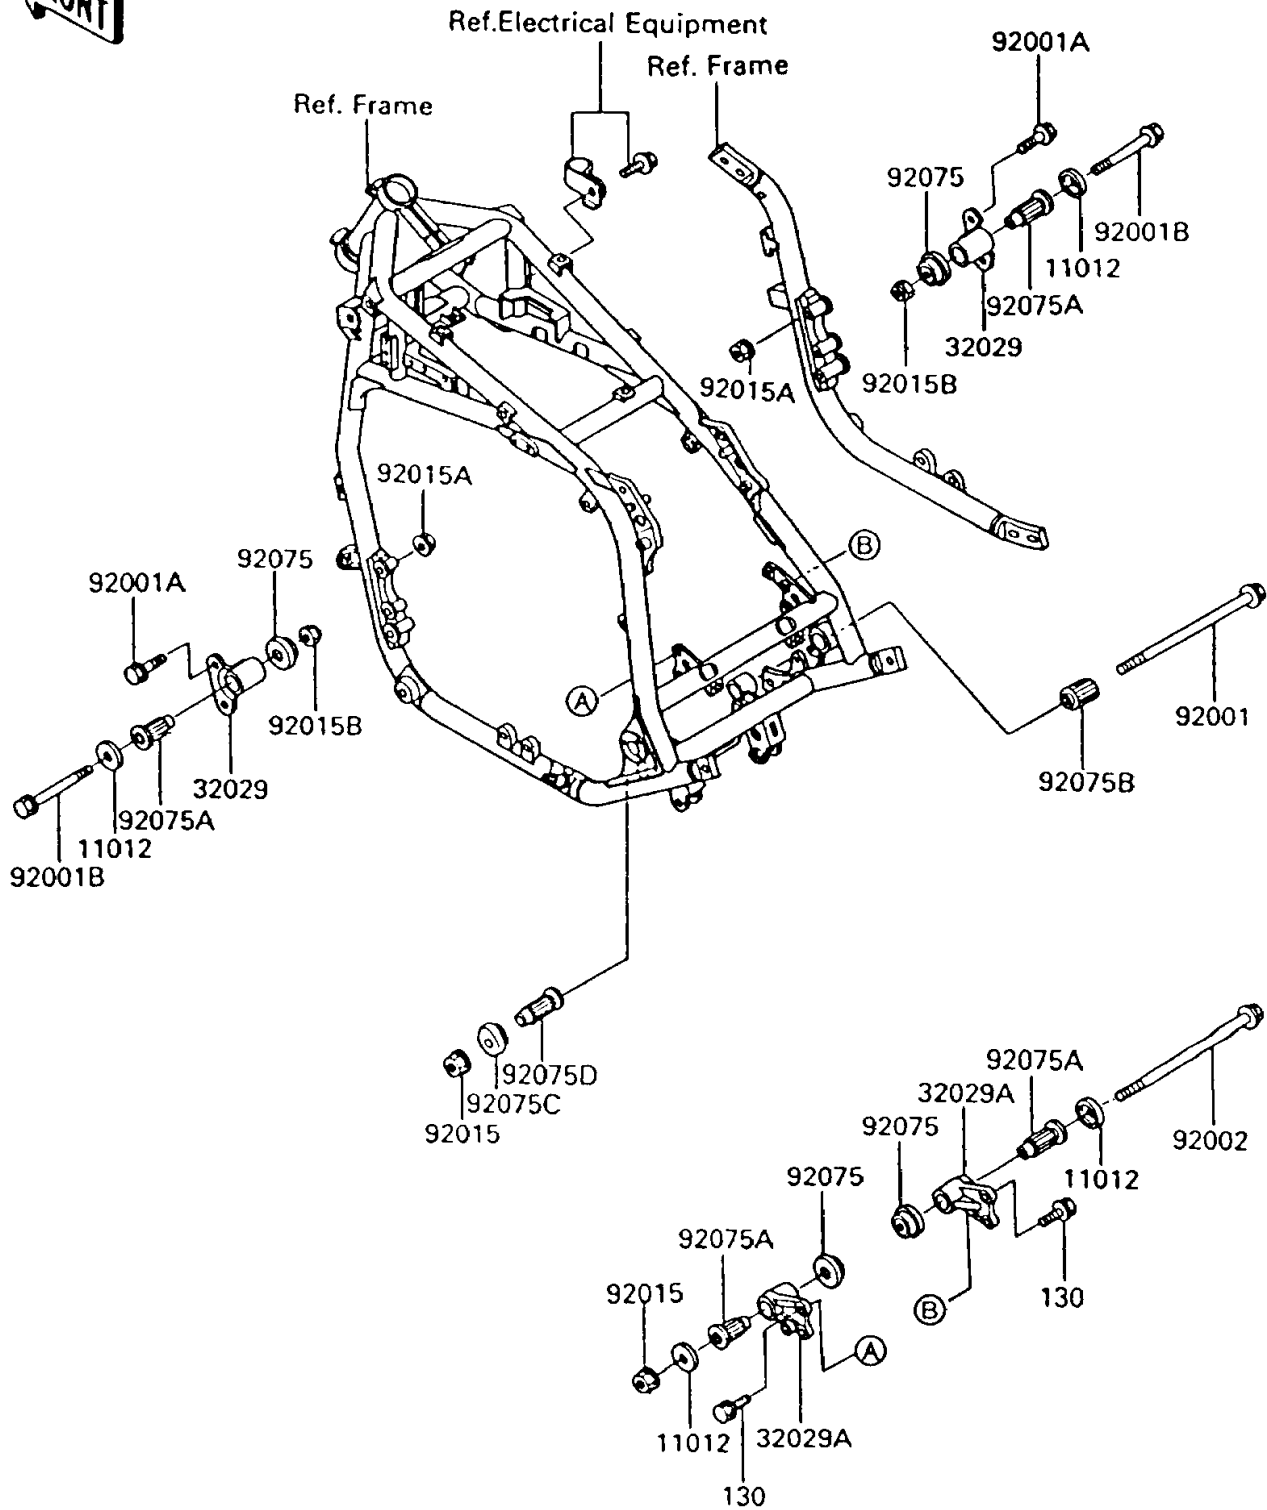

# 1993 Voyager XII PARTS DIAGRAM

Frame Fittings

F2131

## 1993 Voyager XII PARTS LIST

### Frame Fittings

ITEM NAME	PART NUMBER	QUANTITY
BOLT-FLANGED,8X20 (Ref # 130)	130J0820	4
CAP,ENGINE BRACKET (Ref # 11012)	11012-1228	4
BRACKET-ENGINE,FR (Ref # 32029)	32029-1445	2
BRACKET-ENGINE,RR,UPP (Ref # 32029A)	32029-1446	2
BOLT,FLANGED,10X255,BLACK (Ref # 92001)	92001-1566	1
BOLT,FLANGED,8X45 (Ref # 92001A)	92001-1613	4
BOLT,FLANGED,10X105,BLACK (Ref # 92001B)	92001-1751	2
BOLT,10X300 (Ref # 92002)	92002-1196	1
NUT,FLANGED,10MM (Ref # 92015)	92015-1180	2
NUT,FLANGED,8MM,BLACK (Ref # 92015A)	92015-1183	4
NUT,LOCK,10MM,BLACK (Ref # 92015B)	92015-1189	2
DAMPER,ENGINE MOUNT,SIDE (Ref # 92075)	92075-1274	4
DAMPER,ENGINE MOUNT,MAIN (Ref # 92075A)	92075-1377	4
DAMPER,ENGINE MOUNT (Ref # 92075B)	92075-1733	1
DAMPER,ENGINE BRACKET (Ref # 92075C)	92075-1738	1
DAMPER,ENGINE MOUNT,MAIN (Ref # 92075D)	92075-1739	1