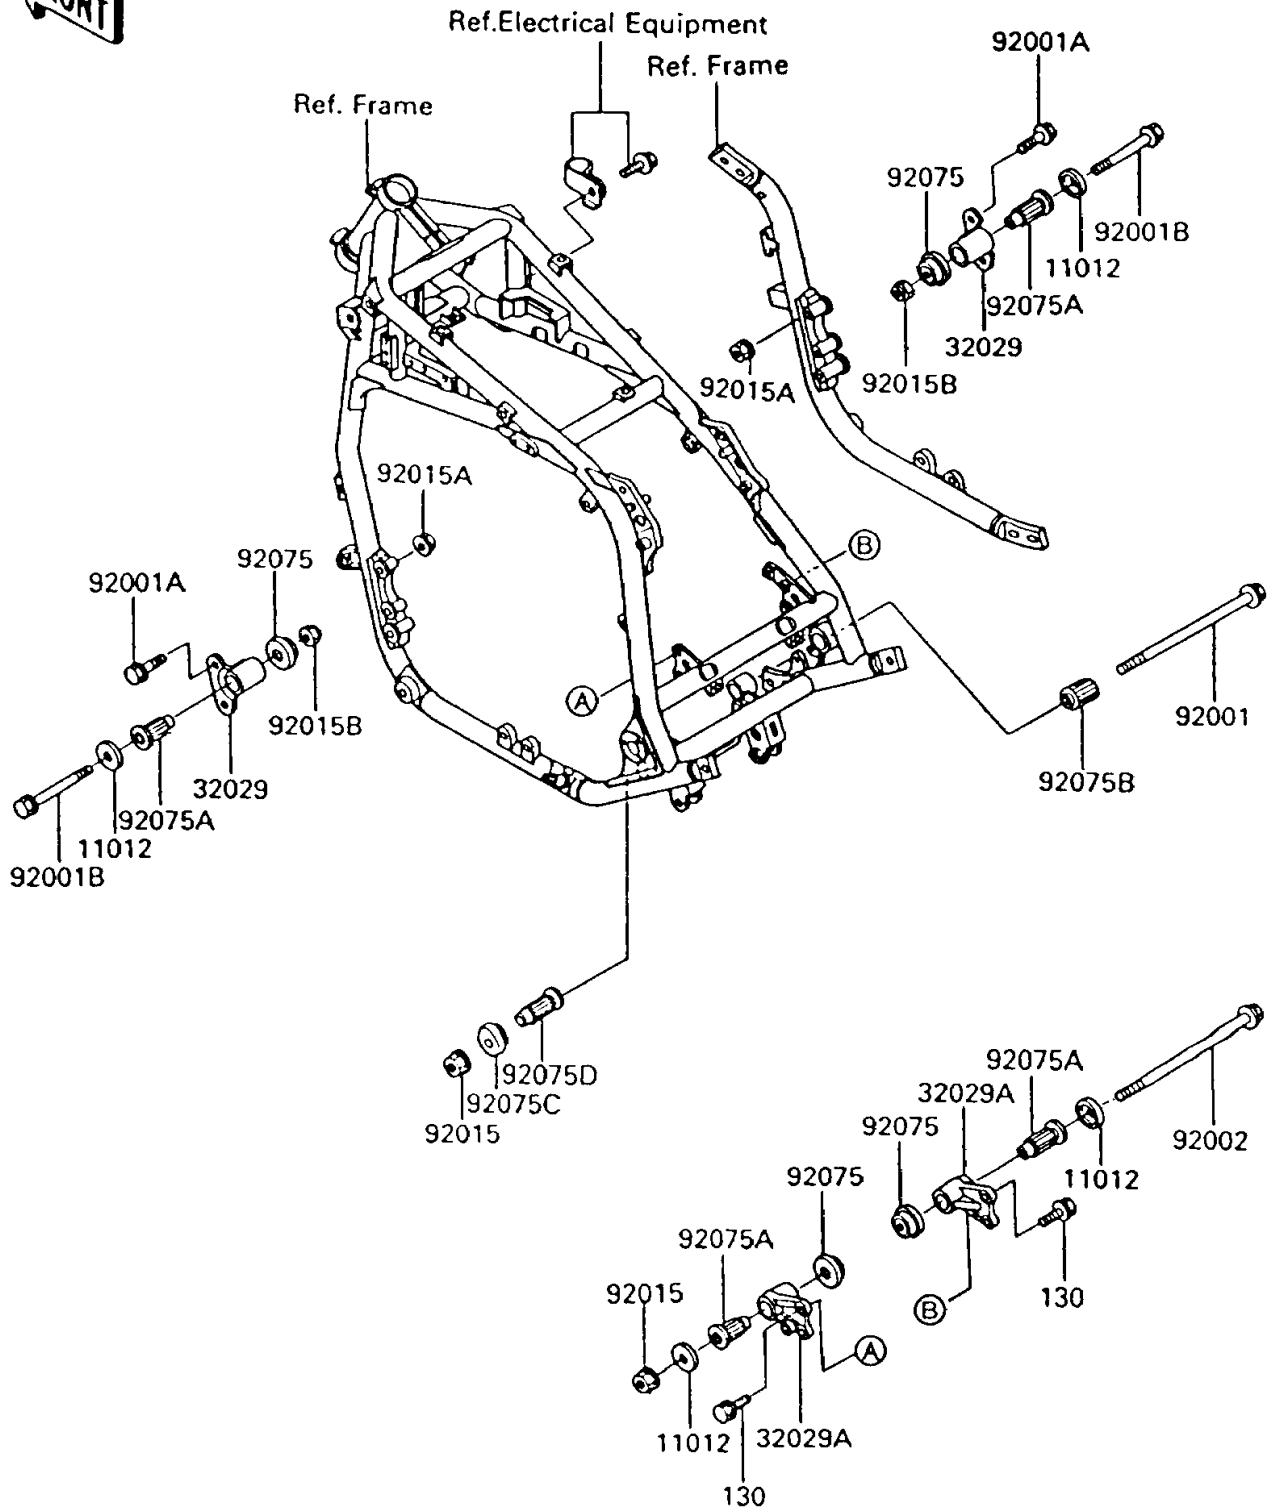

# 1992 Voyager XII PARTS DIAGRAM

Frame Fittings

F2131

# 1992 Voyager XII PARTS LIST

## Frame Fittings

ITEM NAME	PART NUMBER	QUANTITY
BOLT-FLANGED,8X20 (Ref # 130)	130J0820	4
CAP,ENGINE BRACKET (Ref # 11012)	11012-1228	4
BRACKET-ENGINE,FR (Ref # 32029)	32029-1445	2
BRACKET-ENGINE,RR,UPP (Ref # 32029A)	32029-1446	2
BOLT,FLANGED,10X255,BLACK (Ref # 92001)	92001-1566	1
BOLT,FLANGED,8X45 (Ref # 92001A)	92001-1613	4
BOLT,FLANGED,10X105,BLACK (Ref # 92001B)	92001-1751	2
BOLT,10X300 (Ref # 92002)	92002-1196	1
NUT,FLANGED,10MM (Ref # 92015)	92015-1180	2
NUT,FLANGED,8MM,BLACK (Ref # 92015A)	92015-1183	4
NUT,LOCK,10MM,BLACK (Ref # 92015B)	92015-1189	2
DAMPER,ENGINE MOUNT,SIDE (Ref # 92075)	92075-1274	4
DAMPER,ENGINE MOUNT,MAIN (Ref # 92075A)	92075-1377	4
DAMPER,ENGINE MOUNT (Ref # 92075B)	92075-1733	1
DAMPER,ENGINE BRACKET (Ref # 92075C)	92075-1738	1
DAMPER,ENGINE MOUNT,MAIN (Ref # 92075D)	92075-1739	1