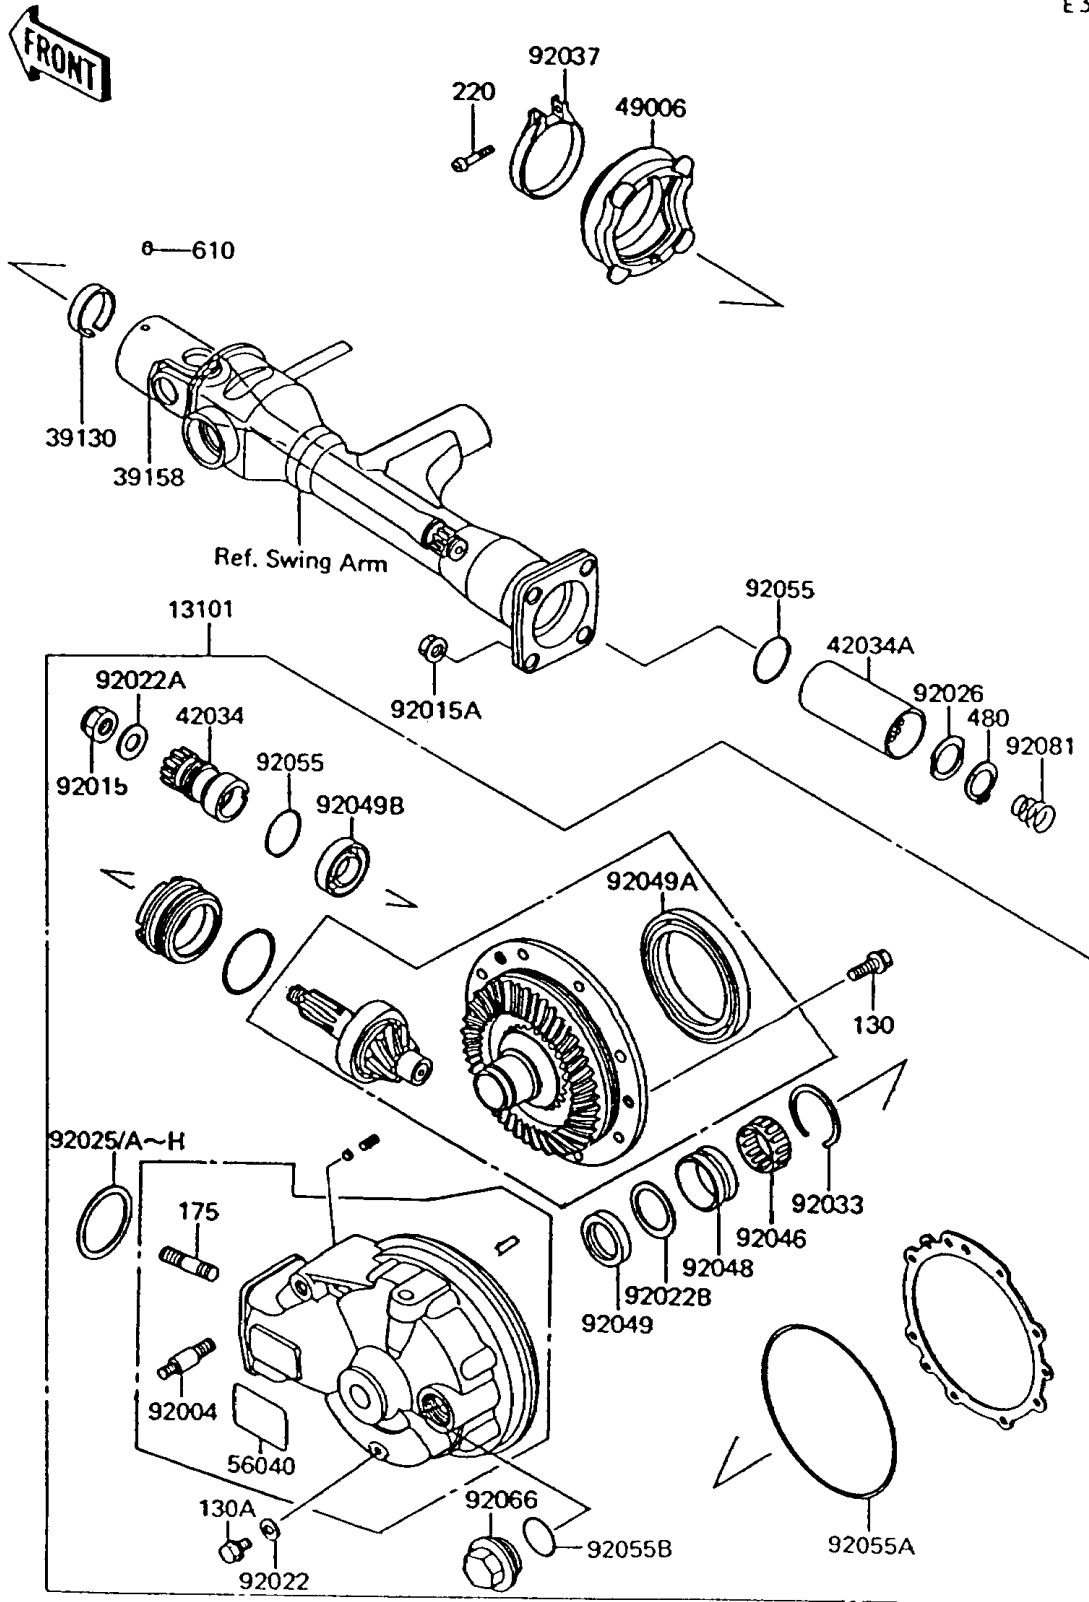

1994 Voyager XII PARTS DIAGRAM

Drive Shaft/Final Gear

E3132

1994 Voyager XII PARTS LIST

Drive Shaft/Final Gear

ITEM NAME	PART NUMBER	QUANTITY
BOLT-FLANGED (Ref # 130)	130P0825	8
BOLT-FLANGED (Ref # 130A)	130X0812	1
BOLT-STUD-FINE (Ref # 175)	175G1025	4
SCREW-PAN-CROS (Ref # 220)	220B0430	1
GEAR-ASSY,M.SILVER (Ref # 13101)	13101-1156-7J	1
SPRING-LEAF (Ref # 39130)	39130-1002	1
SHAFT-ASSY-DRIVE (Ref # 39158)	39158-1058	1
COUPLING (Ref # 42034)	42034-1085	1
COUPLING,PROPELLER SHAFT,OUTER (Ref # 42034A)	42034-1092	1
BOOT (Ref # 49006)	49006-1188	1
LABEL-WARNING,OIL (Ref # 56040)	56040-1230	1
STUD,RR SHOCKABSORBER (Ref # 92004)	92004-1047	1
NUT,16MM (Ref # 92015)	92015-1059	1
NUT,FLANGED,10MM (Ref # 92015A)	92015-1180	4
WASHER,8.2X16X1 (Ref # 92022)	92022-1086	1
WASHER,16X32X3.2 (Ref # 92022A)	92022-1105	1
WASHER,39X49.5X1 (Ref # 92022B)	92022-1294	1
SHIM,T=0.10 (Ref # 92025)	92025-1733	AR
SHIM,T=0.15 (Ref # 92025A)	92025-1734	AR
SHIM,T=0.50 (Ref # 92025B)	92025-1735	AR
SHIM,T=0.60 (Ref # 92025C)	92025-1736	AR
SHIM,T=0.70 (Ref # 92025D)	92025-1737	AR
SHIM,T=0.80 (Ref # 92025E)	92025-1738	AR
SHIM,T=0.90 (Ref # 92025F)	92025-1739	AR
SHIM,T=1.00 (Ref # 92025G)	92025-1740	AR
SHIM,T=1.20 (Ref # 92025H)	92025-1741	AR
SPACER,PROPELLER SHAFT (Ref # 92026)	92026-1085	1
RING-SNAP,52MM (Ref # 92033)	92033-1074	1
CLAMP,BOOT FITTING (Ref # 92037)	92037-1112	1

1994 Voyager XII PARTS LIST

Drive Shaft/Final Gear

ITEM NAME	PART NUMBER	QUANTITY
BEARING-NEEDLE,KTV384620E01 C3 (Ref # 92046)	92046-1057	1
RACE,ORT465021E01 (Ref # 92048)	92048-1019	1
SEAL-OIL,S-35477HS (Ref # 92049)	92049-1025	1
SEAL-OIL,S-831009HS (Ref # 92049A)	92049-1034	2
SEAL-OIL (Ref # 92049B)	92049-1248	1
RING-O,ID=32.7 (Ref # 92055)	92055-1037	2
RING-O,ID=150.4 (Ref # 92055A)	92055-1039	1
RING-O,35.8MM (Ref # 92055B)	92055-1281	1
PLUG,OIL FILLER CAP,M.SILVER (Ref # 92066)	92066-1006-7J	1
SPRING,PROPELLER SHAFT (Ref # 92081)	92081-1183	1
CIRCLIP-TYPE-C,26MM (Ref # 480)	480J2600	1
ROLLER,4X6 (Ref # 610)	610A0406	1