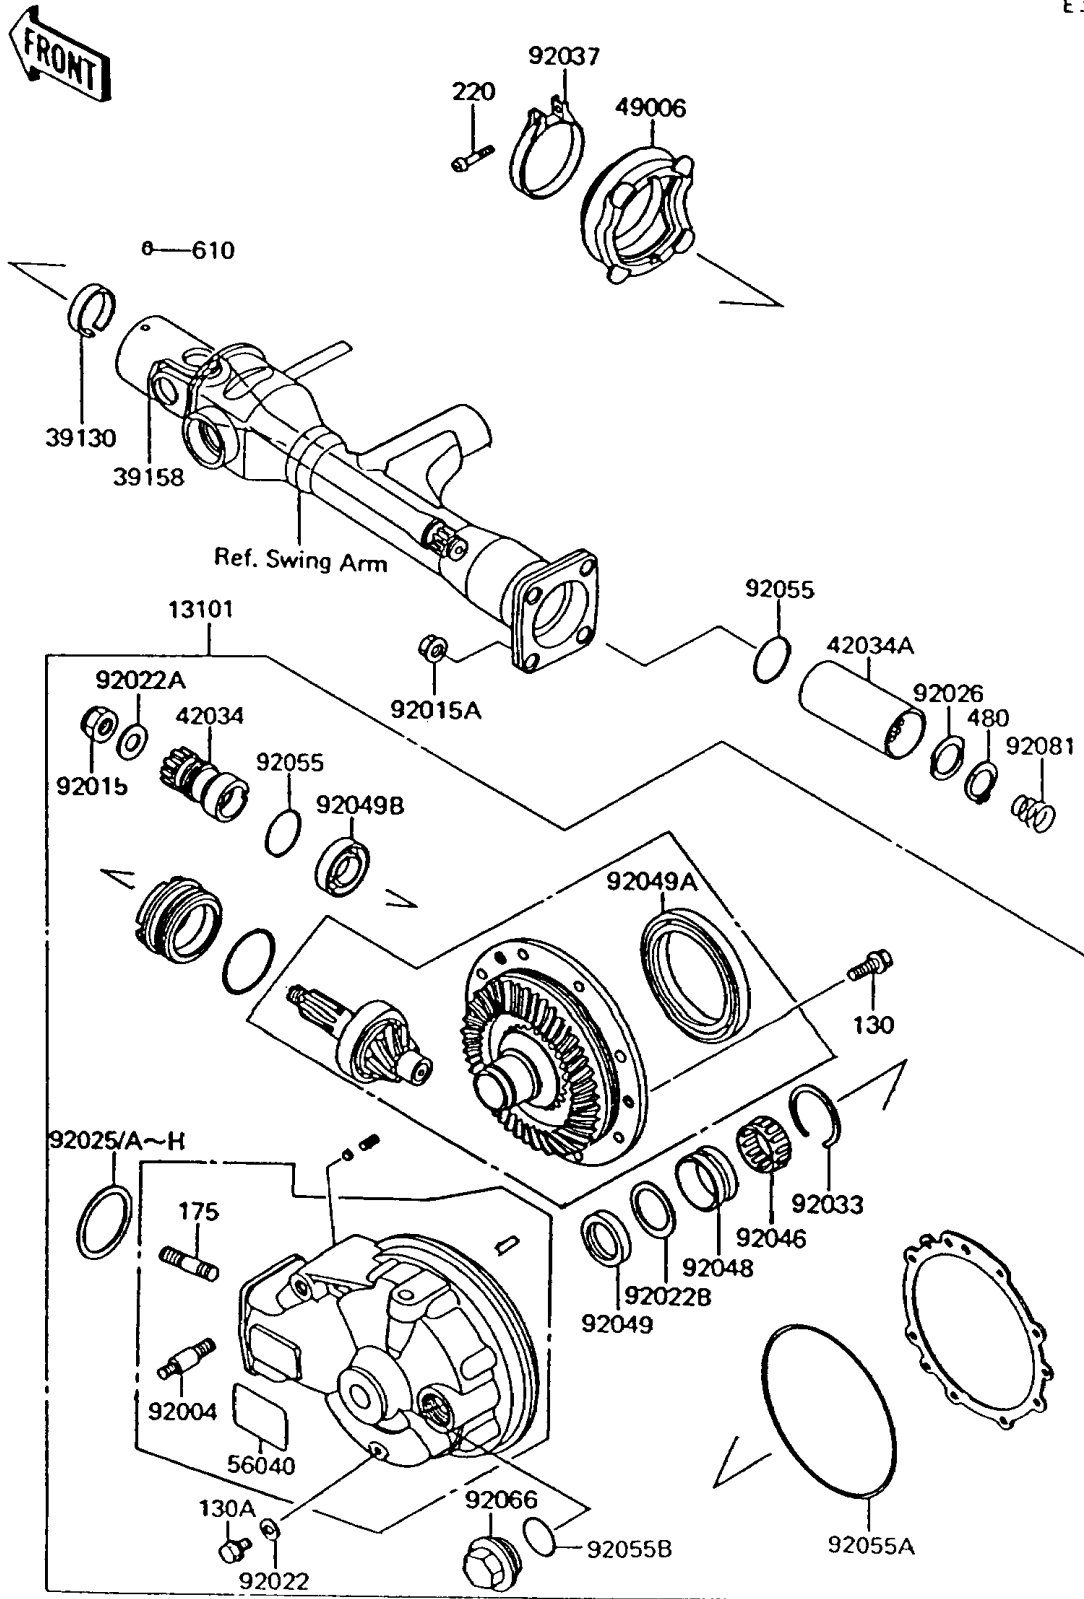

1992 Voyager XII PARTS DIAGRAM

Drive Shaft/Final Gear

E3132

1992 Voyager XII PARTS LIST

Drive Shaft/Final Gear

ITEM NAME	PART NUMBER	QUANTITY
BOLT-FLANGED (Ref # 130)	130P0825	8
BOLT-FLANGED (Ref # 130A)	130X0812	1
BOLT-STUD-FINE (Ref # 175)	175G1025	4
SCREW-PAN-CROS (Ref # 220)	220B0430	1
GEAR-ASSY,M.SILVER (Ref # 13101)	13101-1156-7J	1
SPRING-LEAF (Ref # 39130)	39130-1002	1
SHAFT-ASSY-DRIVE (Ref # 39158)	39158-1058	1
COUPLING (Ref # 42034)	42034-1085	1
COUPLING,PROPELLER SHAFT,OUTER (Ref # 42034A)	42034-1092	1
BOOT (Ref # 49006)	49006-1188	1
LABEL-WARNING,OIL (Ref # 56040)	56040-1230	1
STUD,RR SHOCKABSORBER (Ref # 92004)	92004-1047	1
NUT,16MM (Ref # 92015)	92015-1059	1
NUT,FLANGED,10MM (Ref # 92015A)	92015-1180	4
WASHER,8.2X16X1 (Ref # 92022)	92022-1086	1
WASHER,16X32X3.2 (Ref # 92022A)	92022-1105	1
WASHER,39X49.5X1 (Ref # 92022B)	92022-1294	1
SHIM,T=0.10 (Ref # 92025)	92025-1733	AR
SHIM,T=0.15 (Ref # 92025A)	92025-1734	AR
SHIM,T=0.50 (Ref # 92025B)	92025-1735	AR
SHIM,T=0.60 (Ref # 92025C)	92025-1736	AR
SHIM,T=0.70 (Ref # 92025D)	92025-1737	AR
SHIM,T=0.80 (Ref # 92025E)	92025-1738	AR
SHIM,T=0.90 (Ref # 92025F)	92025-1739	AR
SHIM,T=1.00 (Ref # 92025G)	92025-1740	AR
SHIM,T=1.20 (Ref # 92025H)	92025-1741	AR
SPACER,PROPELLER SHAFT (Ref # 92026)	92026-1085	1
RING-SNAP,52MM (Ref # 92033)	92033-1074	1
CLAMP,BOOT FITTING (Ref # 92037)	92037-1112	1

1992 Voyager XII PARTS LIST

Drive Shaft/Final Gear

ITEM NAME	PART NUMBER	QUANTITY
BEARING-NEEDLE,KTV384620E01 C3 (Ref # 92046)	92046-1057	1
RACE,ORT465021E01 (Ref # 92048)	92048-1019	1
SEAL-OIL,S-35477HS (Ref # 92049)	92049-1025	1
SEAL-OIL,S-831009HS (Ref # 92049A)	92049-1034	2
SEAL-OIL (Ref # 92049B)	92049-1248	1
RING-O,ID=32.7 (Ref # 92055)	92055-1037	2
RING-O,ID=150.4 (Ref # 92055A)	92055-1039	1
RING-O,35.8MM (Ref # 92055B)	92055-1281	1
PLUG,OIL FILLER CAP,M.SILVER (Ref # 92066)	92066-1006-7J	1
SPRING,PROPELLER SHAFT (Ref # 92081)	92081-1183	1
CIRCLIP-TYPE-C,26MM (Ref # 480)	480J2600	1
ROLLER,4X6 (Ref # 610)	610A0406	1