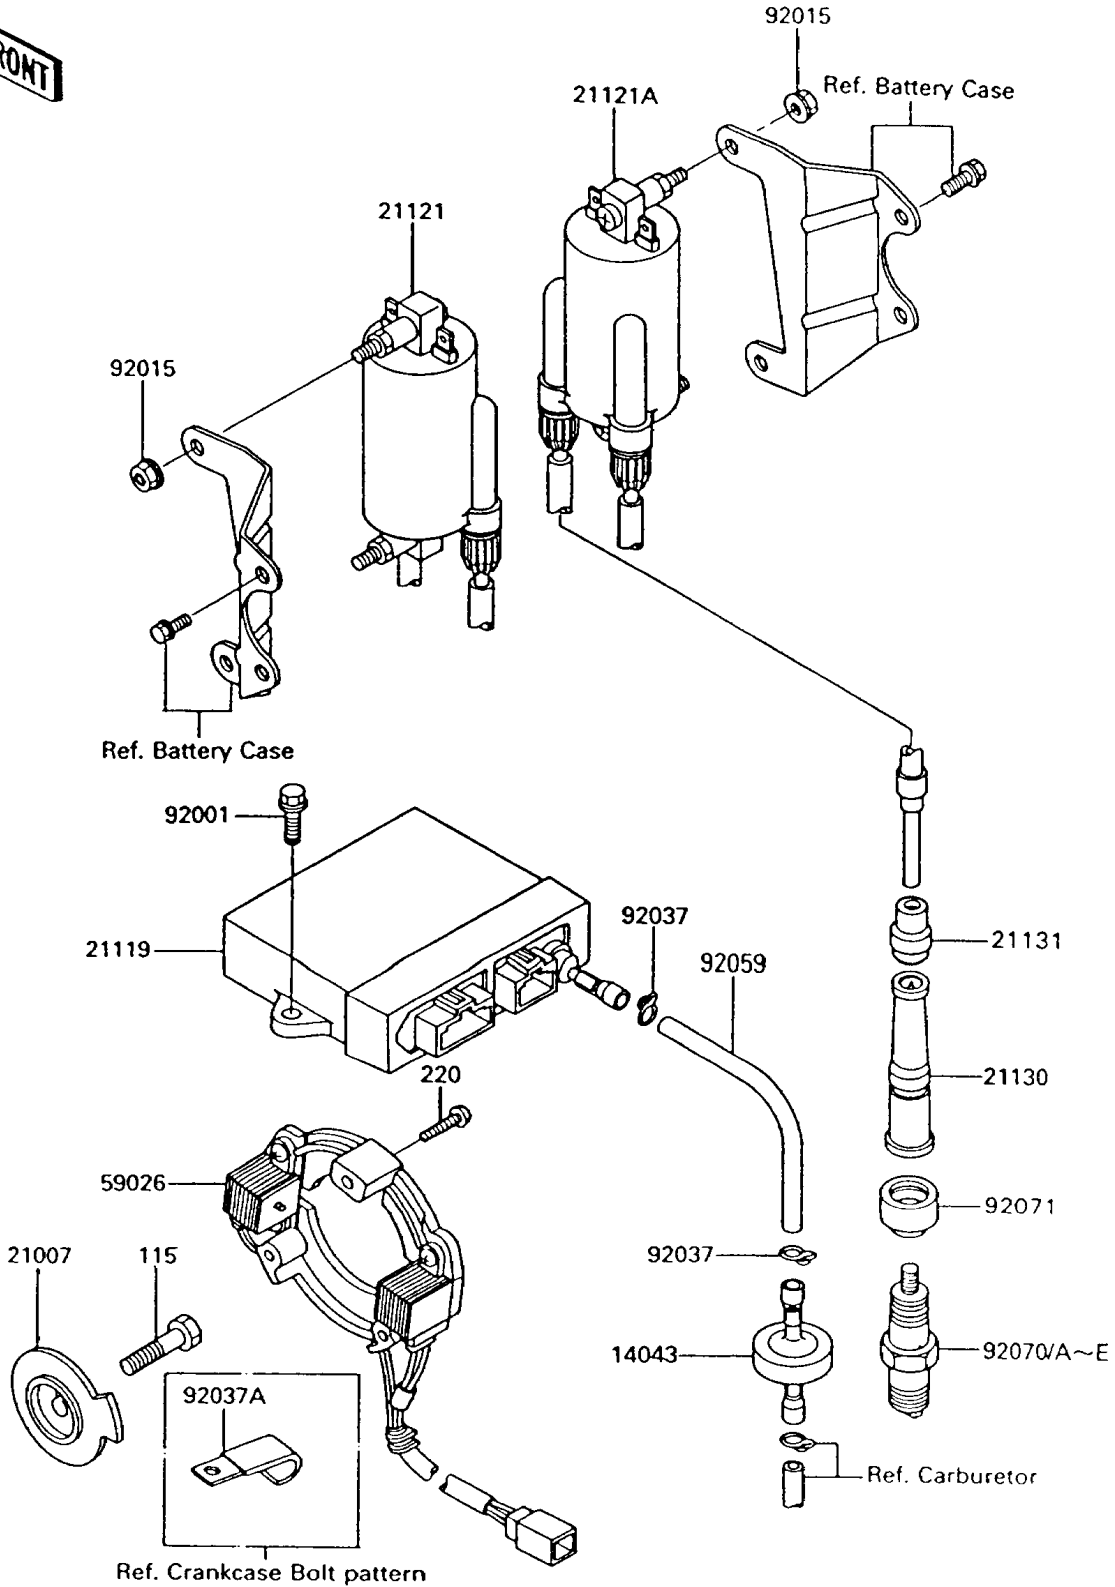

1994 Voyager XII PARTS DIAGRAM

Ignition System

E1830

1994 Voyager XII PARTS LIST

Ignition System

ITEM NAME	PART NUMBER	QUANTITY
BOLT-SMALL-UPSET,8X30 (Ref # 115)	115G0830	1
SCREW-PAN-CROS,5X25 (Ref # 220)	220B0525	3
FILTER (Ref # 14043)	14043-1060	1
ROTOR,PULSING COIL (Ref # 21007)	21007-1137	1
IGNITER (Ref # 21119)	21119-1248	1
COIL-IGNITION,#1&4 (Ref # 21121)	21121-1142	1
COIL-IGNITION,#2&3 (Ref # 21121A)	21121-1143	1
CAP-SPARK PLUG (Ref # 21130)	21130-019	4
GROMMET,HIGH TENSION (Ref # 21131)	21131-005	4
COIL-PULSING (Ref # 59026)	59026-1082	1
BOLT,6X20 (Ref # 92001)	92001-1091	2
NUT,FLANGED,6MM (Ref # 92015)	92015-1193	4
CLAMP,TUBE (Ref # 92037)	92037-1482	2
CLAMP,WIRING HARNESS (Ref # 92037A)	92037-1539	1
TUBE,3X7X140 (Ref # 92059)	92059-1687	1
PLUG-SPARK,DPR8EA-9(NGK) (Ref # 92070)	92070-1065	4
PLUG-SPARK,DPR9EA-9(NGK) (Ref # 92070A)	92070-1068	4
PLUG-SPARK,X24EPR-U9(ND) (Ref # 92070B)		4
PLUG-SPARK,X27EPR-U9(ND) (Ref # 92070C)		4
PLUG-SPARK,X22EPR-U9(ND) (Ref # 92070D)		4
PLUG-SPARK,DPR7EA9(NGK) (Ref # 92070E)	92070-1125	4
GROMMET,PLUG CAP (Ref # 92071)	92071-1124	4