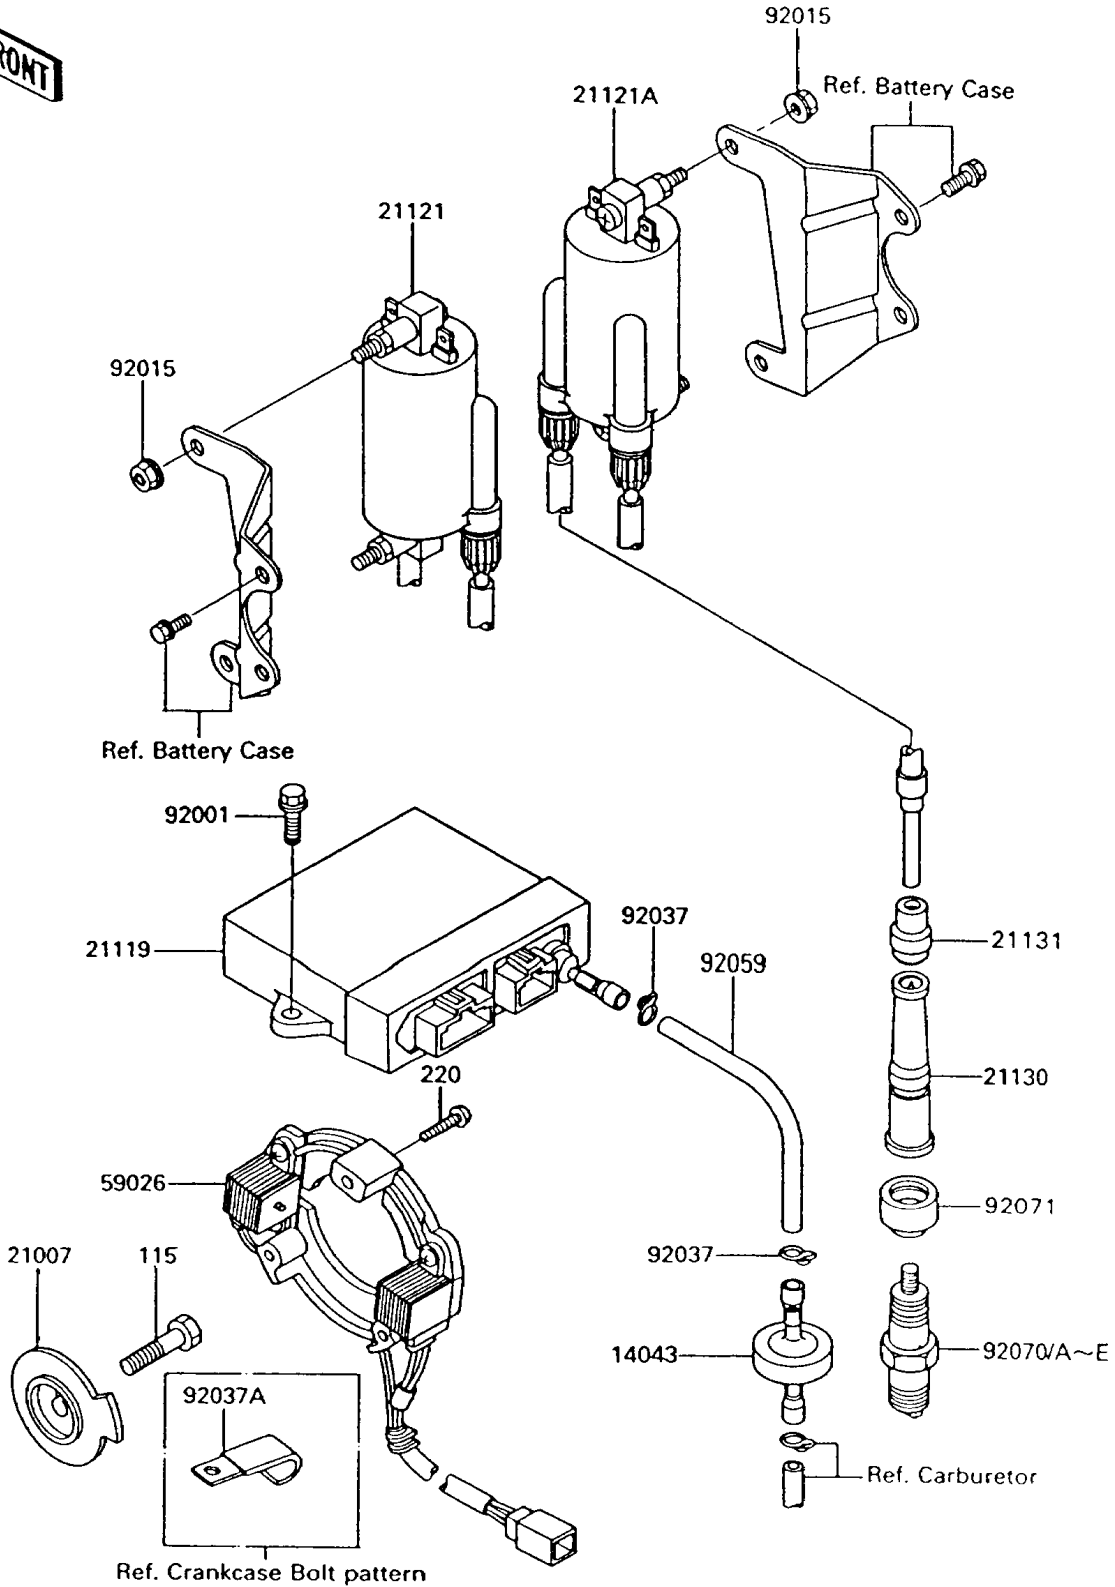

1993 Voyager XII PARTS DIAGRAM

Ignition System

E1830

1993 Voyager XII PARTS LIST

Ignition System

ITEM NAME	PART NUMBER	QUANTITY
BOLT-SMALL-UPSET,8X30 (Ref # 115)	115G0830	1
SCREW-PAN-CROS,5X25 (Ref # 220)	220B0525	3
FILTER (Ref # 14043)	14043-1060	1
ROTOR,PULSING COIL (Ref # 21007)	21007-1137	1
IGNITER (Ref # 21119)	21119-1248	1
COIL-IGNITION,#1&4 (Ref # 21121)	21121-1142	1
COIL-IGNITION,#2&3 (Ref # 21121A)	21121-1143	1
CAP-SPARK PLUG (Ref # 21130)	21130-019	4
GROMMET,HIGH TENSION (Ref # 21131)	21131-005	4
COIL-PULSING (Ref # 59026)	59026-1082	1
BOLT,6X20 (Ref # 92001)	92001-1091	2
NUT,FLANGED,6MM (Ref # 92015)	92015-1193	4
CLAMP,TUBE (Ref # 92037)	92037-1482	2
CLAMP,WIRING HARNESS (Ref # 92037A)	92037-1539	1
TUBE,3X7X140 (Ref # 92059)	92059-1687	1
PLUG-SPARK,DPR8EA-9(NGK) (Ref # 92070)	92070-1065	4
PLUG-SPARK,DPR9EA-9(NGK) (Ref # 92070A)	92070-1068	4
PLUG-SPARK,X24EPR-U9(ND) (Ref # 92070B)		4
PLUG-SPARK,X27EPR-U9(ND) (Ref # 92070C)		4
PLUG-SPARK,X22EPR-U9(ND) (Ref # 92070D)		4
PLUG-SPARK,DPR7EA9(NGK) (Ref # 92070E)	92070-1125	4
GROMMET,PLUG CAP (Ref # 92071)	92071-1124	4