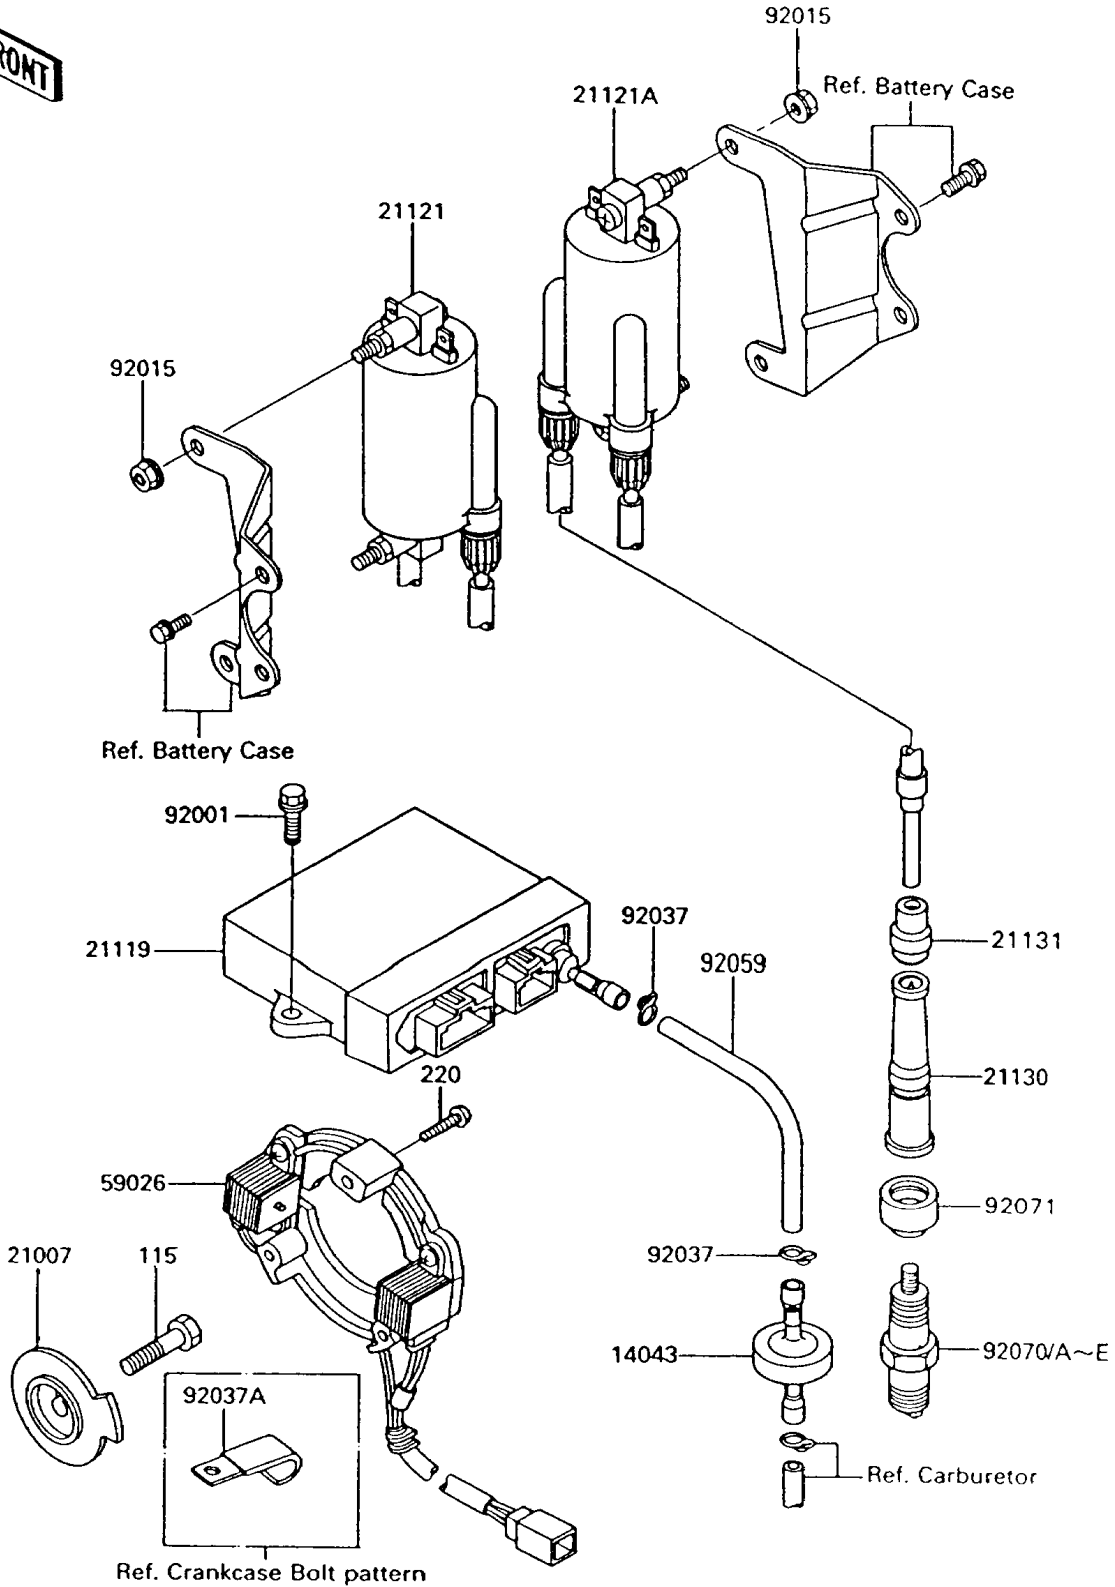

1992 Voyager XII PARTS DIAGRAM

Ignition System

E1830

1992 Voyager XII PARTS LIST

Ignition System

ITEM NAME	PART NUMBER	QUANTITY
BOLT-SMALL-UPSET,8X30 (Ref # 115)	115G0830	1
SCREW-PAN-CROS,5X25 (Ref # 220)	220B0525	3
FILTER (Ref # 14043)	14043-1060	1
ROTOR,PULSING COIL (Ref # 21007)	21007-1137	1
IGNITER (Ref # 21119)	21119-1248	1
COIL-IGNITION,#1&4 (Ref # 21121)	21121-1142	1
COIL-IGNITION,#2&3 (Ref # 21121A)	21121-1143	1
CAP-SPARK PLUG (Ref # 21130)	21130-019	4
GROMMET,HIGH TENSION (Ref # 21131)	21131-005	4
COIL-PULSING (Ref # 59026)	59026-1082	1
BOLT,6X20 (Ref # 92001)	92001-1091	2
NUT,FLANGED,6MM (Ref # 92015)	92015-1193	4
CLAMP,TUBE (Ref # 92037)	92037-1482	2
CLAMP,WIRING HARNESS (Ref # 92037A)	92037-1539	1
TUBE,3X7X140 (Ref # 92059)	92059-1687	1
PLUG-SPARK,DPR8EA-9(NGK) (Ref # 92070)	92070-1065	4
PLUG-SPARK,DPR9EA-9(NGK) (Ref # 92070A)	92070-1068	4
PLUG-SPARK,X24EPR-U9(ND) (Ref # 92070B)		4
PLUG-SPARK,X27EPR-U9(ND) (Ref # 92070C)		4
PLUG-SPARK,X22EPR-U9(ND) (Ref # 92070D)		4
PLUG-SPARK,DPR7EA9(NGK) (Ref # 92070E)	92070-1125	4
GROMMET,PLUG CAP (Ref # 92071)	92071-1124	4