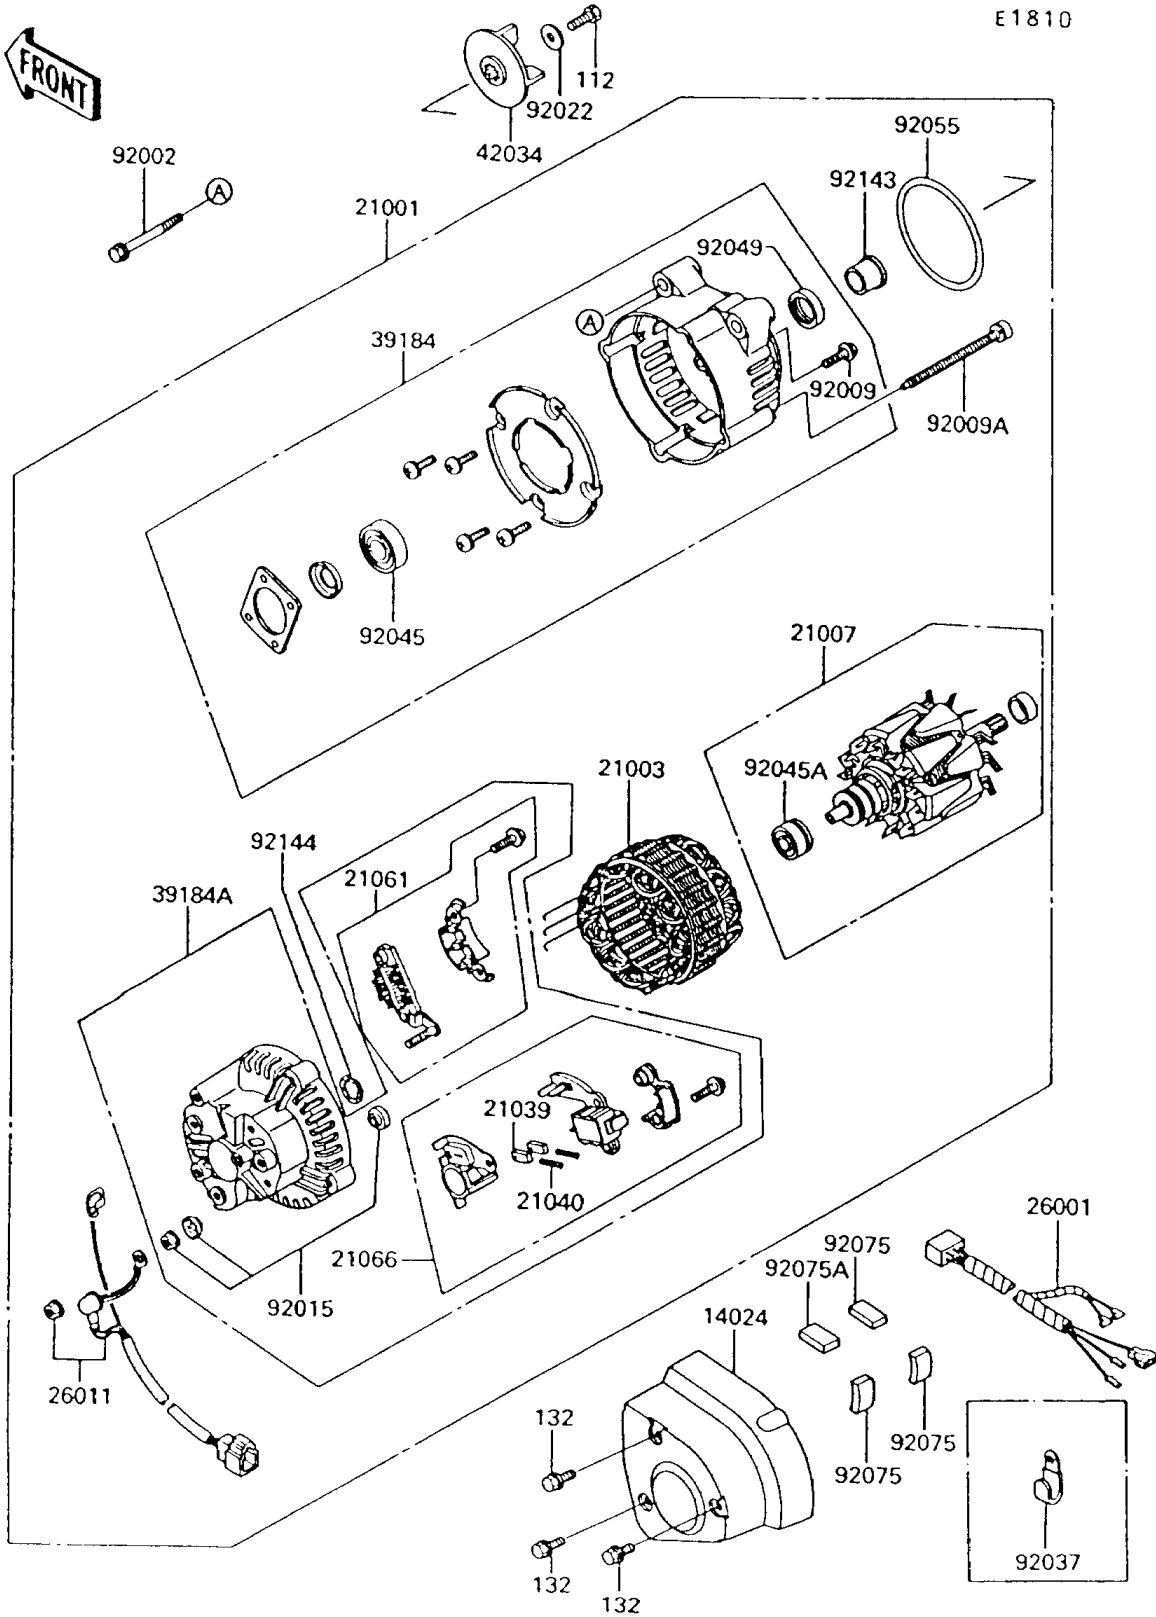

1994 Voyager XII PARTS DIAGRAM

Generator

E1810

1994 Voyager XII PARTS LIST

Generator

ITEM NAME	PART NUMBER	QUANTITY
BOLT-UPSET (Ref # 112)	112G0616	1
BOLT-FLANGED-SMALL (Ref # 132)	132E0610	3
COVER,GENERATOR (Ref # 14024)	14024-1294	1
GENERATOR (Ref # 21001)	21001-1121	1
STATOR,GENERATOR (Ref # 21003)	21003-1162	1
ROTOR,GENERATOR (Ref # 21007)	21007-1152	1
BRUSH,CARBON (Ref # 21039)	21039-1058	2
SPRING-BRUSH (Ref # 21040)	21040-1054	2
RECTIFIER (Ref # 21061)	21061-1056	1
REGULATOR-VOLTAGE (Ref # 21066)	21066-1062	1
HARNESS (Ref # 26001)	26001-1761	1
WIRE-LEAD,GENERATOR (Ref # 26011)	26011-1379	1
BRACKET-ASSY,FR (Ref # 39184)	39184-1063	1
BRACKET-ASSY,RR (Ref # 39184A)	39184-1064	1
COUPLING (Ref # 42034)	42034-1084	1
BOLT,8X45 (Ref # 92002)	92002-1658	3
SCREW (Ref # 92009)	92009-1451	4
SCREW (Ref # 92009A)	92009-1452	4
NUT (Ref # 92015)	92015-1624	1
WASHER,6X19.5X2 (Ref # 92022)	92022-1517	1
CLAMP,WIRING HARNESS (Ref # 92037)	92037-1539	3
BEARING-BALL (Ref # 92045)	92045-1181	1
BEARING-BALL (Ref # 92045A)	92045-1279	1
SEAL-OIL (Ref # 92049)	92049-1274	1
RING-O (Ref # 92055)	92055-1365	1
DAMPER (Ref # 92075)	92075-1866	3
DAMPER (Ref # 92075A)	92075-1867	1
COLLAR (Ref # 92143)	92143-1054	1
SPRING,WASHER (Ref # 92144)	92144-1067	1