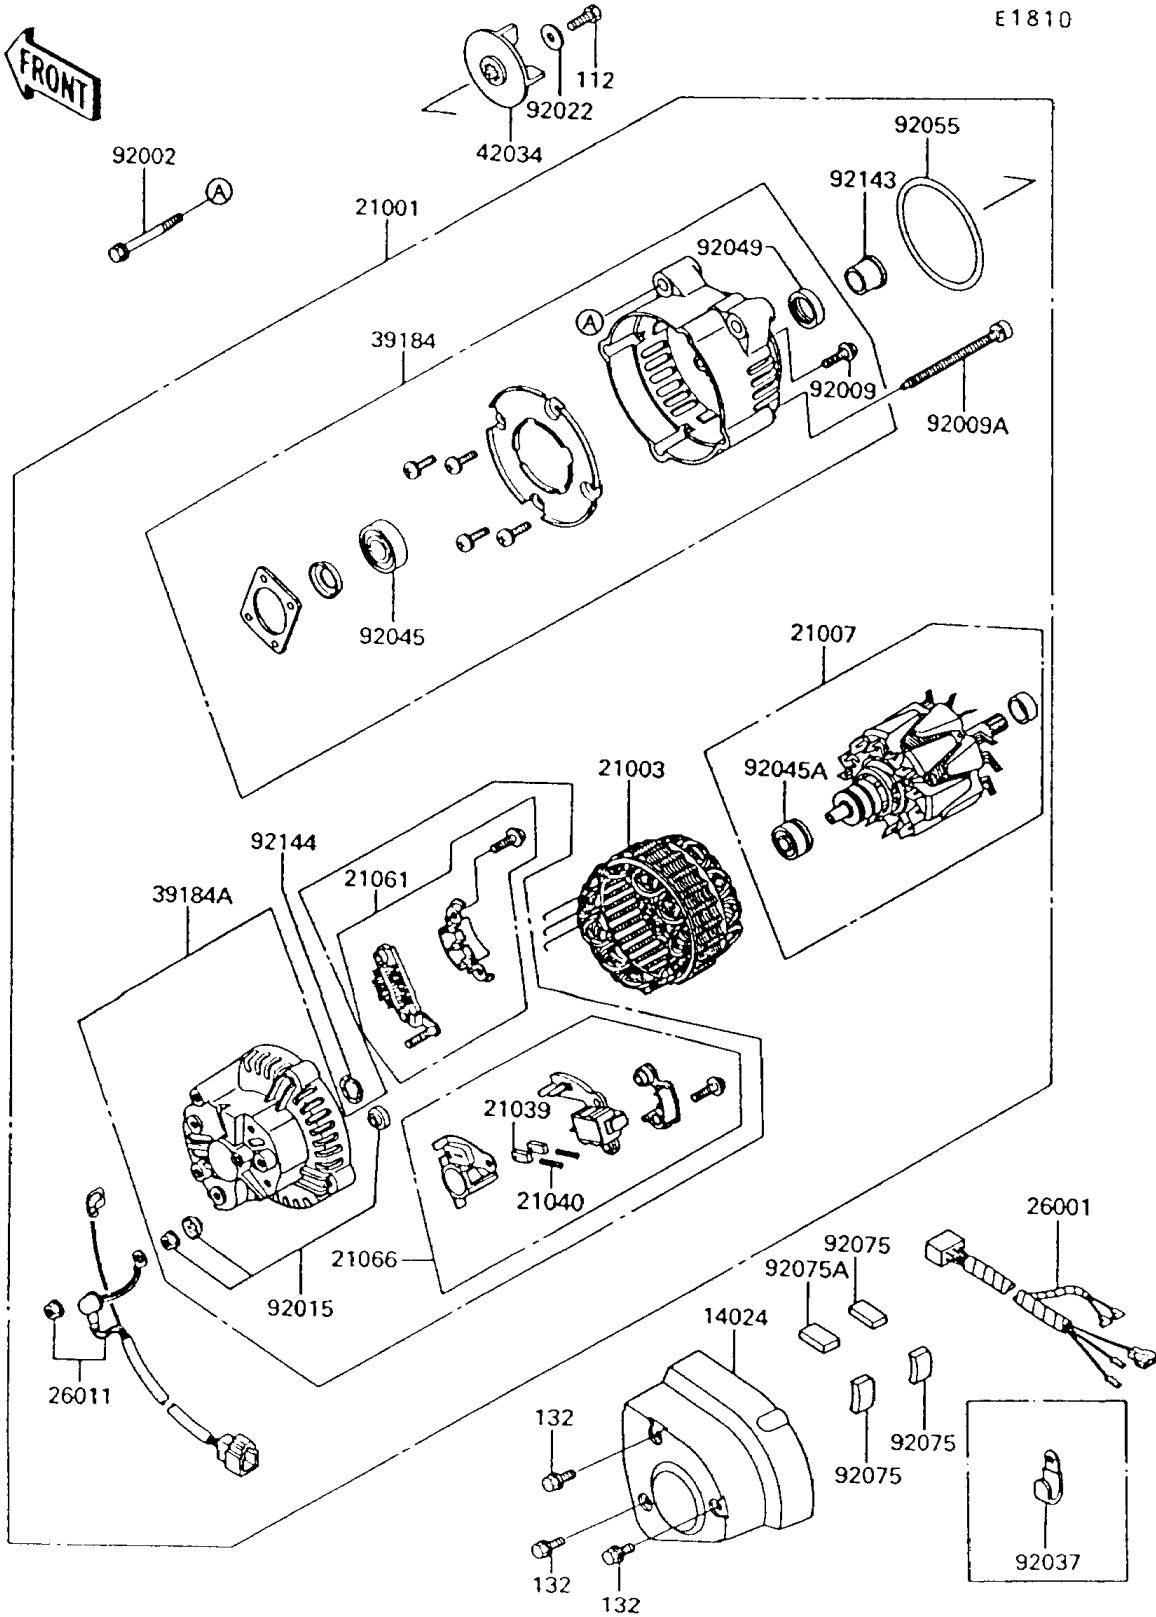

1993 Voyager XII PARTS DIAGRAM

Generator

E1810

1993 Voyager XII PARTS LIST

Generator

ITEM NAME	PART NUMBER	QUANTITY
BOLT-UPSET (Ref # 112)	112G0616	1
BOLT-FLANGED-SMALL (Ref # 132)	132E0610	3
COVER,GENERATOR (Ref # 14024)	14024-1294	1
GENERATOR (Ref # 21001)	21001-1121	1
STATOR,GENERATOR (Ref # 21003)	21003-1162	1
ROTOR,GENERATOR (Ref # 21007)	21007-1152	1
BRUSH,CARBON (Ref # 21039)	21039-1058	2
SPRING-BRUSH (Ref # 21040)	21040-1054	2
RECTIFIER (Ref # 21061)	21061-1056	1
REGULATOR-VOLTAGE (Ref # 21066)	21066-1062	1
HARNESS (Ref # 26001)	26001-1761	1
WIRE-LEAD,GENERATOR (Ref # 26011)	26011-1379	1
BRACKET-ASSY,FR (Ref # 39184)	39184-1063	1
BRACKET-ASSY,RR (Ref # 39184A)	39184-1064	1
COUPLING (Ref # 42034)	42034-1084	1
BOLT,8X45 (Ref # 92002)	92002-1658	3
SCREW (Ref # 92009)	92009-1451	4
SCREW (Ref # 92009A)	92009-1452	4
NUT (Ref # 92015)	92015-1624	1
WASHER,6X19.5X2 (Ref # 92022)	92022-1517	1
CLAMP,WIRING HARNESS (Ref # 92037)	92037-1539	3
BEARING-BALL (Ref # 92045)	92045-1181	1
BEARING-BALL (Ref # 92045A)	92045-1279	1
SEAL-OIL (Ref # 92049)	92049-1274	1
RING-O (Ref # 92055)	92055-1365	1
DAMPER (Ref # 92075)	92075-1866	3
DAMPER (Ref # 92075A)	92075-1867	1
COLLAR (Ref # 92143)	92143-1054	1
SPRING,WASHER (Ref # 92144)	92144-1067	1