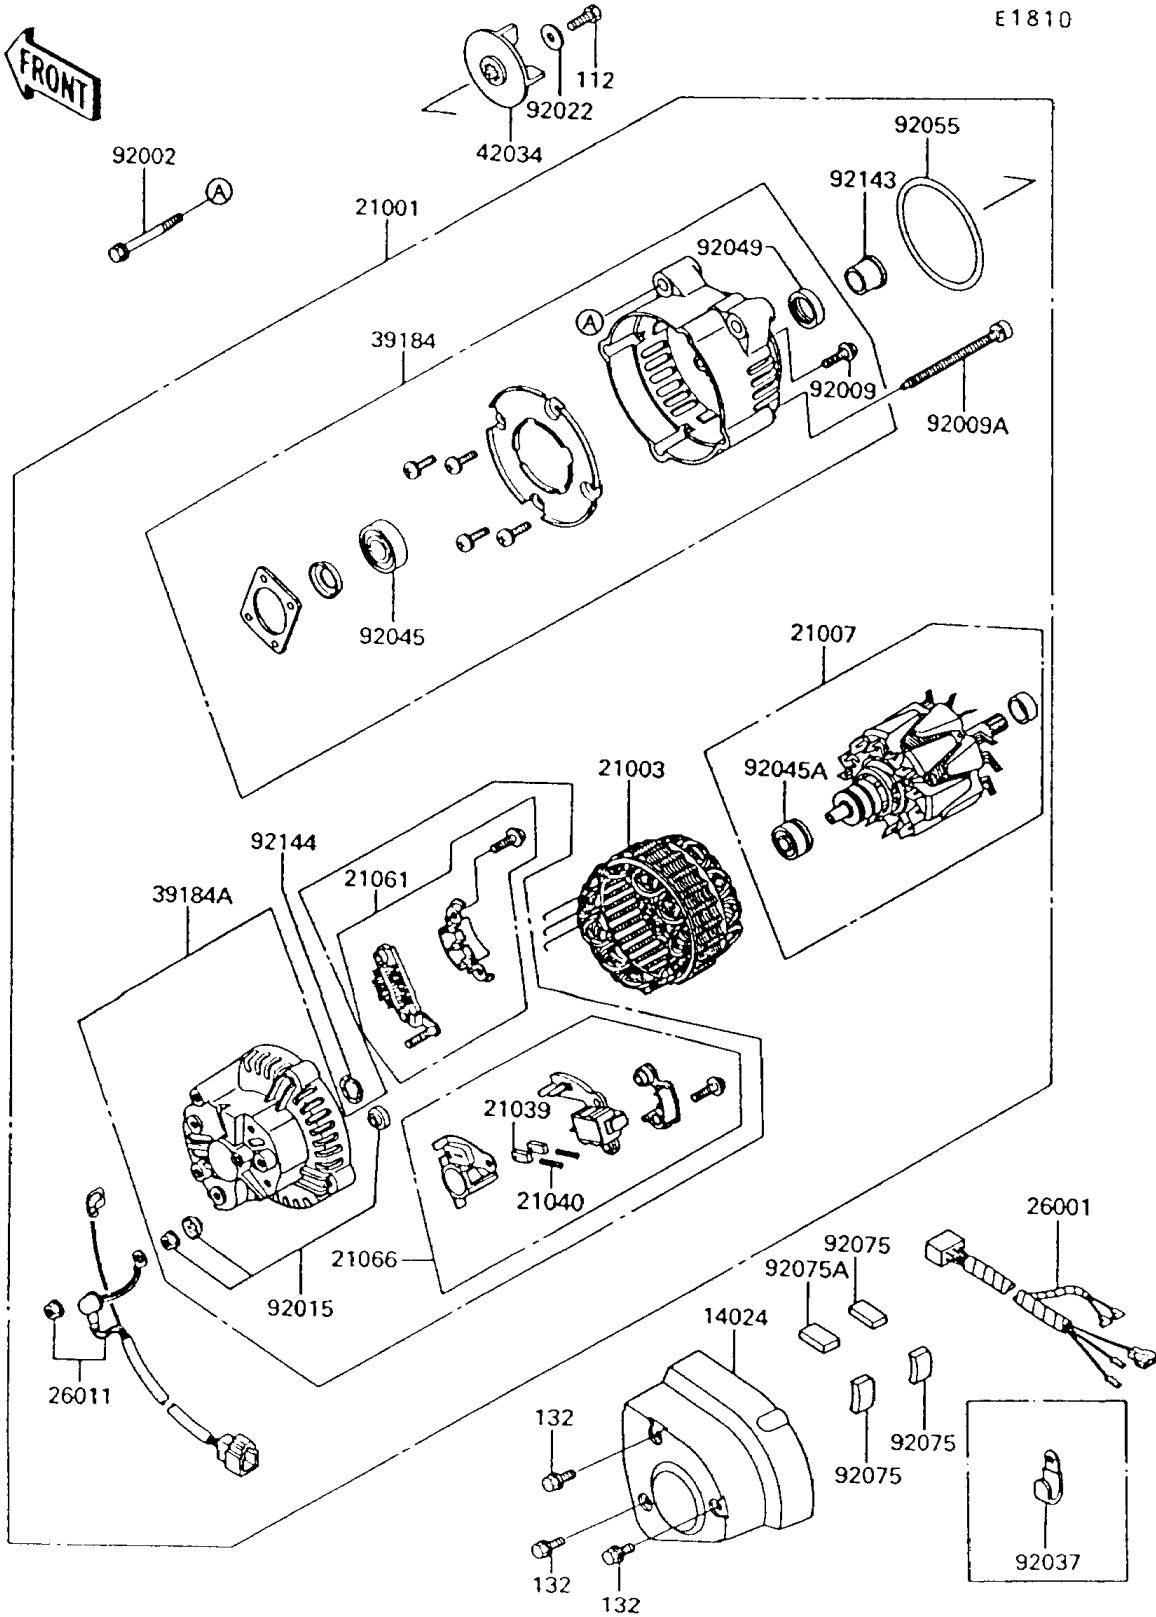

1992 Voyager XII PARTS DIAGRAM

Generator

E1810

1992 Voyager XII PARTS LIST

Generator

ITEM NAME	PART NUMBER	QUANTITY
BOLT-UPSET (Ref # 112)	112G0616	1
BOLT-FLANGED-SMALL (Ref # 132)	132E0610	3
COVER,GENERATOR (Ref # 14024)	14024-1294	1
GENERATOR (Ref # 21001)	21001-1121	1
STATOR,GENERATOR (Ref # 21003)	21003-1162	1
ROTOR,GENERATOR (Ref # 21007)	21007-1152	1
BRUSH,CARBON (Ref # 21039)	21039-1058	2
SPRING-BRUSH (Ref # 21040)	21040-1054	2
RECTIFIER (Ref # 21061)	21061-1056	1
REGULATOR-VOLTAGE (Ref # 21066)	21066-1062	1
HARNESS (Ref # 26001)	26001-1761	1
WIRE-LEAD,GENERATOR (Ref # 26011)	26011-1379	1
BRACKET-ASSY,FR (Ref # 39184)	39184-1063	1
BRACKET-ASSY,RR (Ref # 39184A)	39184-1064	1
COUPLING (Ref # 42034)	42034-1084	1
BOLT,8X45 (Ref # 92002)	92002-1658	3
SCREW (Ref # 92009)	92009-1451	4
SCREW (Ref # 92009A)	92009-1452	4
NUT (Ref # 92015)	92015-1624	1
WASHER,6X19.5X2 (Ref # 92022)	92022-1517	1
CLAMP,WIRING HARNESS (Ref # 92037)	92037-1539	3
BEARING-BALL (Ref # 92045)	92045-1181	1
BEARING-BALL (Ref # 92045A)	92045-1279	1
SEAL-OIL (Ref # 92049)	92049-1274	1
RING-O (Ref # 92055)	92055-1365	1
DAMPER (Ref # 92075)	92075-1866	3
DAMPER (Ref # 92075A)	92075-1867	1
COLLAR (Ref # 92143)	92143-1054	1
SPRING,WASHER (Ref # 92144)	92144-1067	1