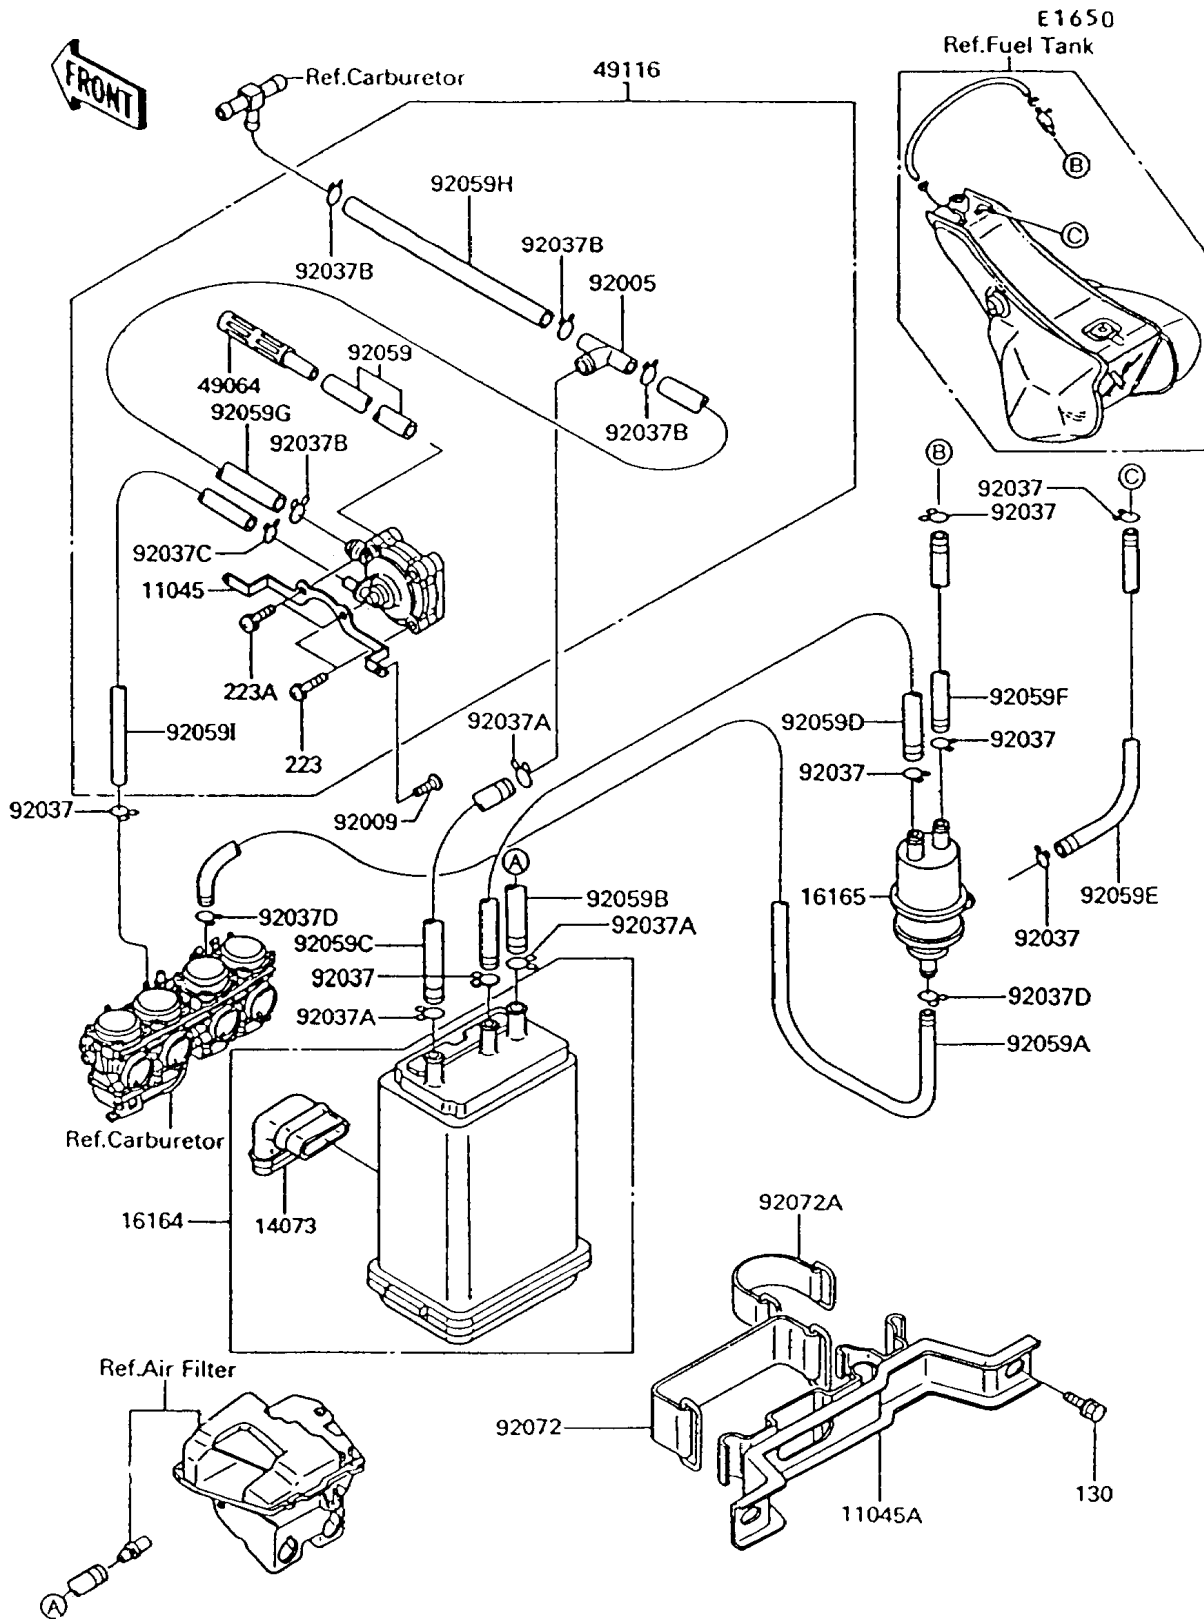

1994 Voyager XII PARTS DIAGRAM

Fuel Evaporative System

1994 Voyager XII PARTS LIST

Fuel Evaporative System

ITEM NAME	PART NUMBER	QUANTITY
BRACKET,VALVE (Ref # 11045)	11045-1278	1
BRACKET,CANISTER (Ref # 11045A)	11045-1819	1
DUCT,CANISTER (Ref # 14073)	14073-1178	1
CANISTER (Ref # 16164)	16164-1066	1
SEPARATOR (Ref # 16165)	16165-1001	1
FILTER-AIR,VALVE (Ref # 49064)	49064-1051	1
VALVE-ASSY (Ref # 49116)	49116-1066	1
FITTING,T-TYPE (Ref # 92005)	92005-1119	1
SCREW,TAPPING,5X16 (Ref # 92009)	92009-1264	2
CLAMP,TUBE (Ref # 92037)	92037-010	7
CLAMP,HOSE (Ref # 92037A)	92037-1104	3
CLAMP,TUBE (Ref # 92037B)	92037-1194	4
CLAMP,TUBE (Ref # 92037C)	92037-1396	1
CLAMP (Ref # 92037D)	92037-1712	2
TUBE,7X11X240 (Ref # 92059)	92059-1635	1
TUBE,4X9X730,WHITE (Ref # 92059A)	92059-1678	1
TUBE,7X12X760,GREEN (Ref # 92059B)	92059-1679	1
TUBE,7X12X350,YELLOW (Ref # 92059C)	92059-1680	1
TUBE,5X8X140,BLUE (Ref # 92059D)	92059-1681	1
TUBE,5X8X540,RED (Ref # 92059E)	92059-1682	1
TUBE,5X8X430,BLUE (Ref # 92059F)	92059-1683	1
TUBE,7X11X180 (Ref # 92059G)	92059-1737	1
BOLT-FLANGED,6X10 (Ref # 130)	130B0610	2
SCREW-PAN-WS-CROS (Ref # 223)	223C0416	2
SCREW-PAN-WS-CROS (Ref # 223A)	223C0418	2
TUBE,7X11X45 (Ref # 92059H)	92059-1738	1
TUBE,3.5X7.5X300 (Ref # 92059I)	92059-1739	1
BAND,L=142.1 (Ref # 92072)	92072-006	1
BAND,L=50 (Ref # 92072A)	92072-066	1