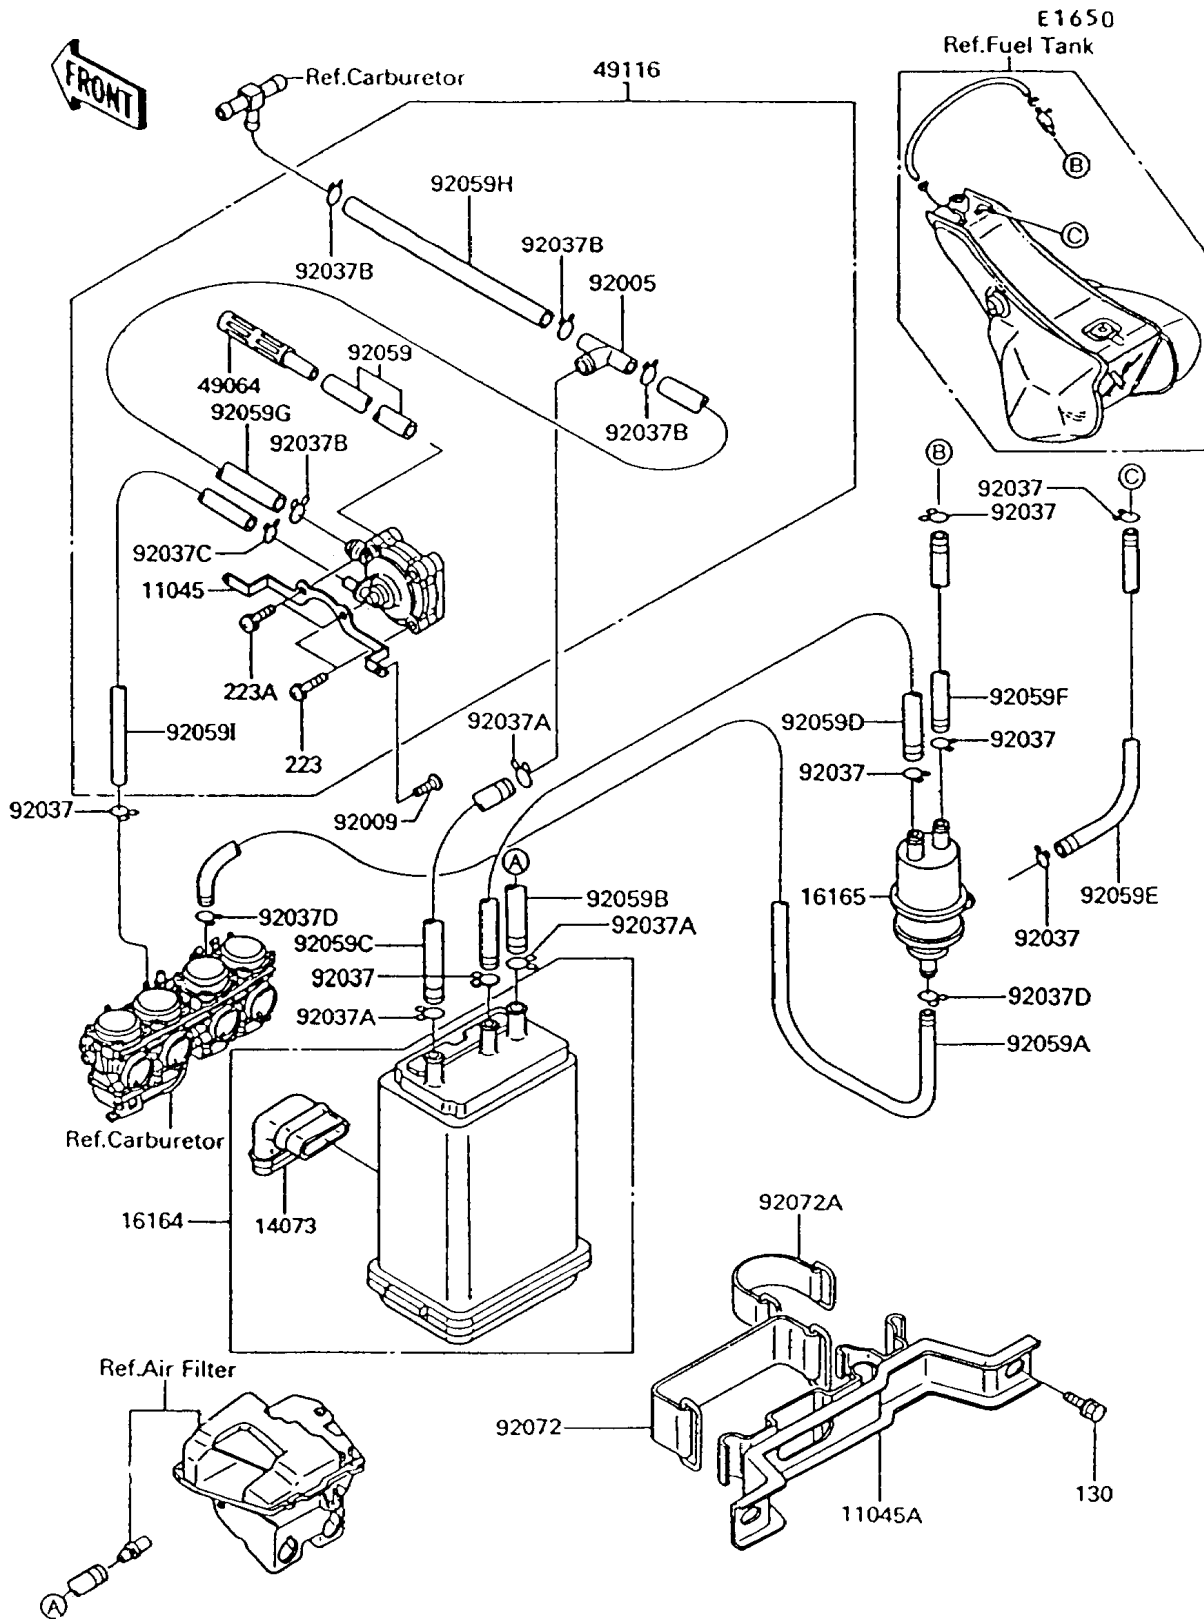

1992 Voyager XII PARTS DIAGRAM

Fuel Evaporative System

1992 Voyager XII PARTS LIST

Fuel Evaporative System

ITEM NAME	PART NUMBER	QUANTITY
BRACKET,VALVE (Ref # 11045)	11045-1278	1
BRACKET,CANISTER (Ref # 11045A)	11045-1819	1
DUCT,CANISTER (Ref # 14073)	14073-1178	1
CANISTER (Ref # 16164)	16164-1066	1
SEPARATOR (Ref # 16165)	16165-1001	1
FILTER-AIR,VALVE (Ref # 49064)	49064-1051	1
VALVE-ASSY (Ref # 49116)	49116-1066	1
FITTING,T-TYPE (Ref # 92005)	92005-1119	1
SCREW,TAPPING,5X16 (Ref # 92009)	92009-1264	2
CLAMP,TUBE (Ref # 92037)	92037-010	7
CLAMP,HOSE (Ref # 92037A)	92037-1104	3
CLAMP,TUBE (Ref # 92037B)	92037-1194	4
CLAMP,TUBE (Ref # 92037C)	92037-1396	1
CLAMP (Ref # 92037D)	92037-1712	2
TUBE,7X11X240 (Ref # 92059)	92059-1635	1
TUBE,4X9X730,WHITE (Ref # 92059A)	92059-1678	1
TUBE,7X12X760,GREEN (Ref # 92059B)	92059-1679	1
TUBE,7X12X350,YELLOW (Ref # 92059C)	92059-1680	1
TUBE,5X8X140,BLUE (Ref # 92059D)	92059-1681	1
TUBE,5X8X540,RED (Ref # 92059E)	92059-1682	1
TUBE,5X8X430,BLUE (Ref # 92059F)	92059-1683	1
TUBE,7X11X180 (Ref # 92059G)	92059-1737	1
BOLT-FLANGED,6X10 (Ref # 130)	130B0610	2
SCREW-PAN-WS-CROS (Ref # 223)	223C0416	2
SCREW-PAN-WS-CROS (Ref # 223A)	223C0418	2
TUBE,7X11X45 (Ref # 92059H)	92059-1738	1
TUBE,3.5X7.5X300 (Ref # 92059I)	92059-1739	1
BAND,L=142.1 (Ref # 92072)	92072-006	1
BAND,L=50 (Ref # 92072A)	92072-066	1