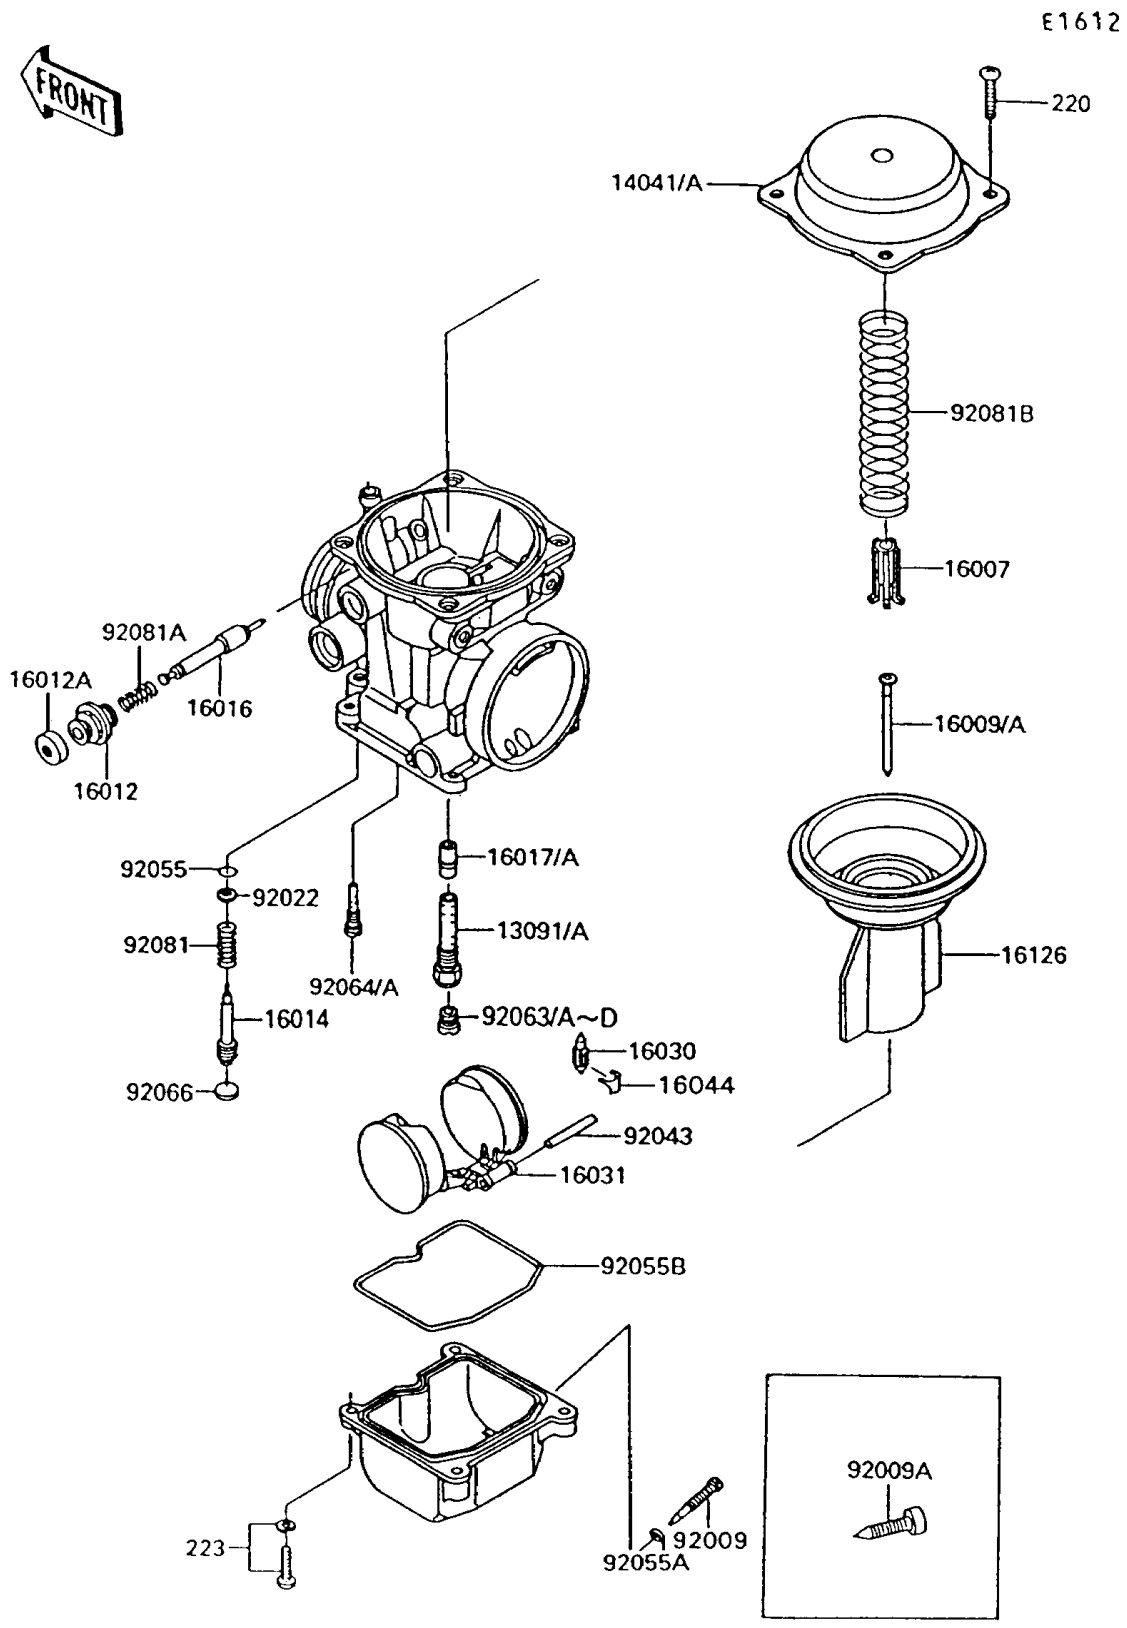

1994 Voyager XII PARTS DIAGRAM

Carburetor Parts

1994 Voyager XII PARTS LIST

Carburetor Parts

ITEM NAME	PART NUMBER	QUANTITY
TOP-CHAMBER,MIXING,OUTSIDE (Ref # 14041)	14041-1076	2
TOP-CHAMBER,MIXING,INSIDE (Ref # 14041A)	14041-1077	2
SEAT-SPRING,THROTTLE VALVE (Ref # 16007)	16007-1120	4
CAP-STARTER PLUNGER (Ref # 16012)	16012-1051	4
CAP-STARTER PLUNGER (Ref # 16012A)	16012-1052	4
SCREW-PILOT AIR (Ref # 16014)	16014-1054	4
PLUNGER,STARTER (Ref # 16016)	16016-1061	4
VALVE-FLOAT (Ref # 16030)	16030-1007	4
FLOAT (Ref # 16031)	16031-1056	4
CLAMP,FLOAT VALVE (Ref # 16044)	16044-007	4
VALVE,THROTTLE (Ref # 16126)	16126-1159	4
SCREW,DRAIN,M6X1.0 (Ref # 92009)	92009-1095	4
SCREW,DRAIN,M6X0.75 (Ref # 92009A)	92009-1551	4
WASHER,PLAIN (Ref # 92022)	92022-1003	4
PIN,FLOAT (Ref # 92043)	92043-1207	4
RING-O,PILOT ADJUST (Ref # 92055)	92055-1002	4
RING-O,DRAIN SCREW (Ref # 92055A)	92055-1053	4
RING-O,FLOAT CHAMBER (Ref # 92055B)	92055-1222	4
JET-MAIN,#110 (Ref # 92063)	92063-1007	4
JET-MAIN,2ND,#105 (Ref # 92063A)	92063-1009	4
JET-MAIN,#102 (Ref # 92063B)	92063-1115	4
JET-MAIN,#108 (Ref # 92063C)	92063-1116	4
JET-MAIN,#112 (Ref # 92063D)	92063-1117	4
JET-PILOT,#35 (Ref # 92064)	92064-1101	4
SCREW-PAN-CROS (Ref # 220)	220B0408	15
SCREW-PAN-WS-CROS (Ref # 223)	223C0416	16
JET-PILOT,#38 (Ref # 92064A)	92064-1119	4
SPRING,PILOT ADJUST SCREW (Ref # 92081)	92081-1002	4
SPRING,STARTER PLUNGER (Ref # 92081A)	92081-1761	4

1994 Voyager XII PARTS LIST

Carburetor Parts

ITEM NAME	PART NUMBER	QUANTITY
SPRING,VACUUM VALVE (Ref # 92081B)	92081-1925	4
HOLDER,NEEDLE JET (Ref # 13091)	13091-1259	4
HOLDER,NEEDLE JET (Ref # 13091A)	13091-1463	4
NEEDLE-JET,N36G (Ref # 16009)	16009-1316	4
NEEDLE-JET,N36H (Ref # 16009A)	16009-1317	4
JET-NEEDLE (Ref # 16017)	16017-1313	4
JET-NEEDLE (Ref # 16017A)	16017-1316	4
PLUG,PILOT AIR SCREW,6.9X2 (Ref # 92066)	92066-1051	4