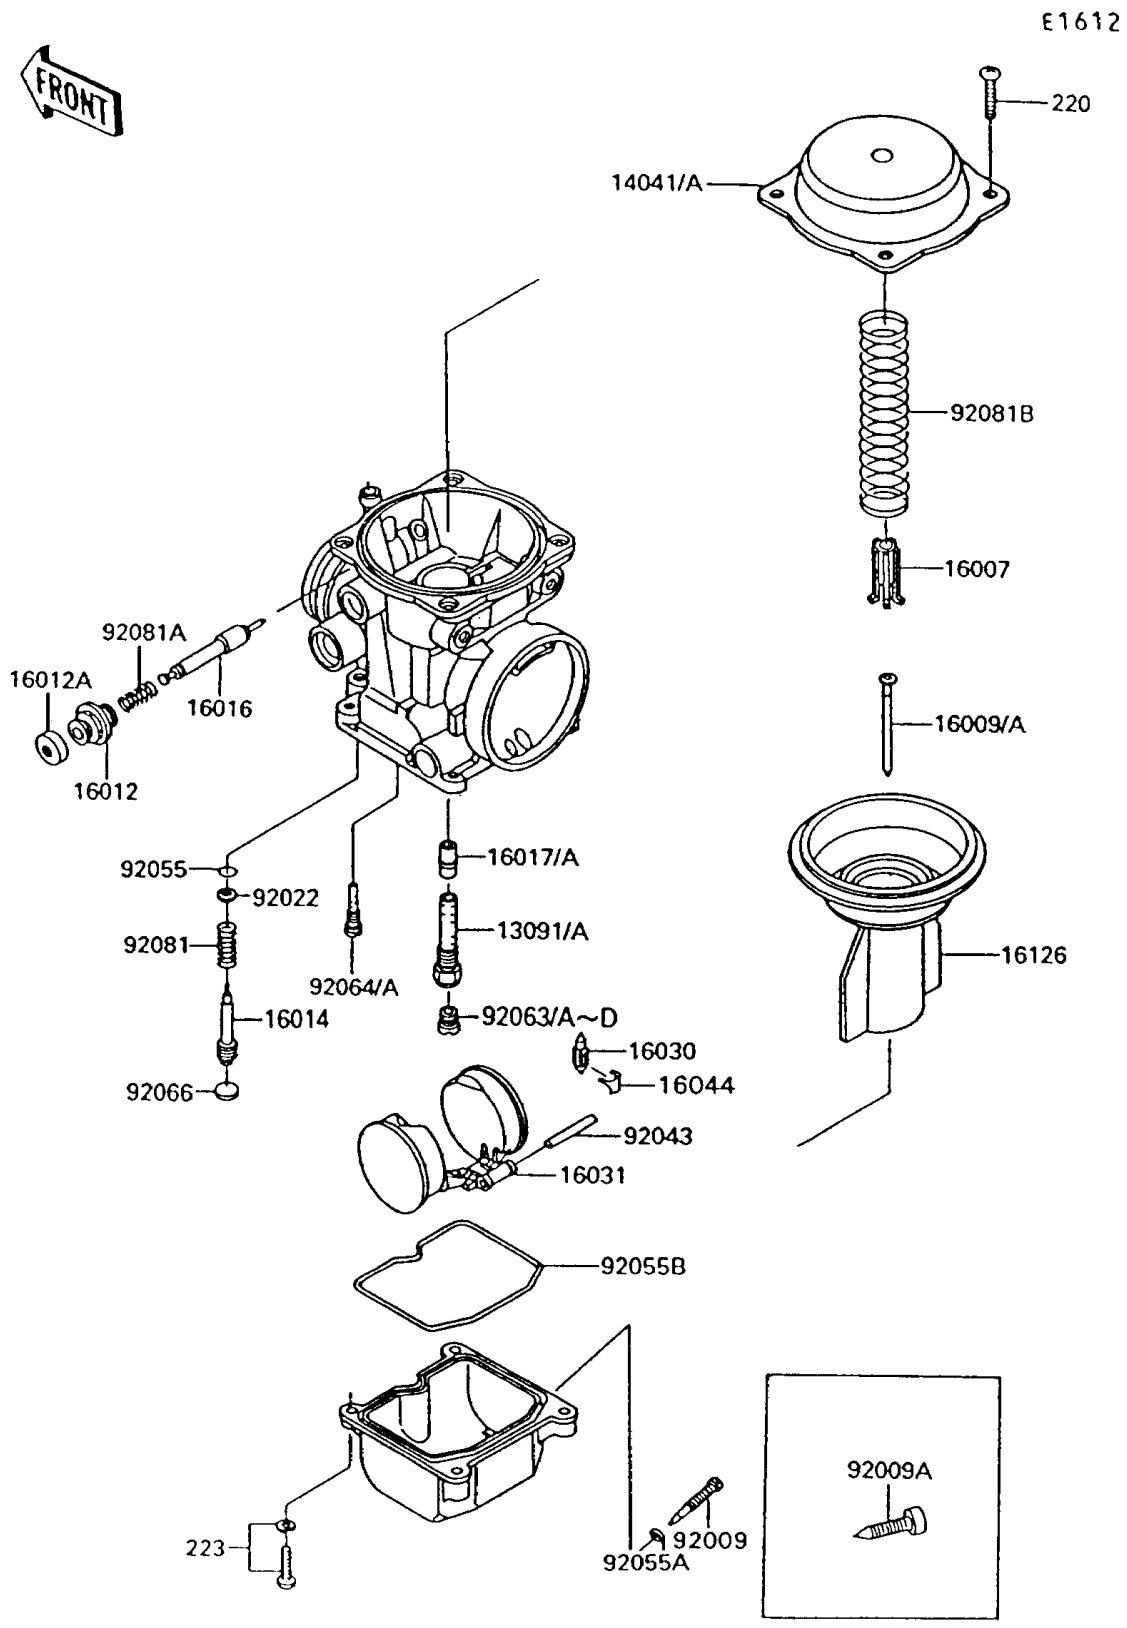

1992 Voyager XII PARTS DIAGRAM

Carburetor Parts

1992 Voyager XII PARTS LIST

Carburetor Parts

ITEM NAME	PART NUMBER	QUANTITY
TOP-CHAMBER,MIXING,OUTSIDE (Ref # 14041)	14041-1076	2
TOP-CHAMBER,MIXING,INSIDE (Ref # 14041A)	14041-1077	2
SEAT-SPRING,THROTTLE VALVE (Ref # 16007)	16007-1120	4
CAP-STARTER PLUNGER (Ref # 16012)	16012-1051	4
CAP-STARTER PLUNGER (Ref # 16012A)	16012-1052	4
SCREW-PILOT AIR (Ref # 16014)	16014-1054	4
PLUNGER,STARTER (Ref # 16016)	16016-1061	4
JET-NEEDLE (Ref # 16017A)	16017-1316	4
VALVE-FLOAT (Ref # 16030)	16030-1007	4
FLOAT (Ref # 16031)	16031-1056	4
CLAMP,FLOAT VALVE (Ref # 16044)	16044-007	4
VALVE,THROTTLE (Ref # 16126)	16126-1159	4
SCREW,DRAIN,M6X1.0 (Ref # 92009)	92009-1095	4
SCREW,DRAIN,M6X0.75 (Ref # 92009A)	92009-1551	4
WASHER,PLAIN (Ref # 92022)	92022-1003	4
PIN,FLOAT (Ref # 92043)	92043-1207	4
RING-O,PILOT ADJUST (Ref # 92055)	92055-1002	4
RING-O,DRAIN SCREW (Ref # 92055A)	92055-1053	4
RING-O,FLOAT CHAMBER (Ref # 92055B)	92055-1222	4
JET-MAIN,#110 (Ref # 92063)	92063-1007	4
JET-MAIN,2ND,#105 (Ref # 92063A)	92063-1009	4
JET-MAIN,#102 (Ref # 92063B)	92063-1115	4
JET-MAIN,#108 (Ref # 92063C)	92063-1116	4
JET-MAIN,#112 (Ref # 92063D)	92063-1117	4
JET-PILOT,#35 (Ref # 92064)	92064-1101	4
SCREW-PAN-CROS (Ref # 220)	220B0408	15
SCREW-PAN-WS-CROS (Ref # 223)	223C0416	16
JET-PILOT,#38 (Ref # 92064A)	92064-1119	4
PLUG,PILOT AIR SCREW,6.9X2 (Ref # 92066)	92066-1051	4

1992 Voyager XII PARTS LIST

Carburetor Parts

ITEM NAME	PART NUMBER	QUANTITY
SPRING,PILOT ADJUST SCREW (Ref # 92081)	92081-1002	4
SPRING,STARTER PLUNGER (Ref # 92081A)	92081-1761	4
SPRING,VACUUM VALVE (Ref # 92081B)	92081-1925	4
HOLDER,NEEDLE JET (Ref # 13091)	13091-1259	4
HOLDER,NEEDLE JET (Ref # 13091A)	13091-1463	4
NEEDLE-JET,N36G (Ref # 16009)	16009-1316	4
NEEDLE-JET,N36H (Ref # 16009A)	16009-1317	4