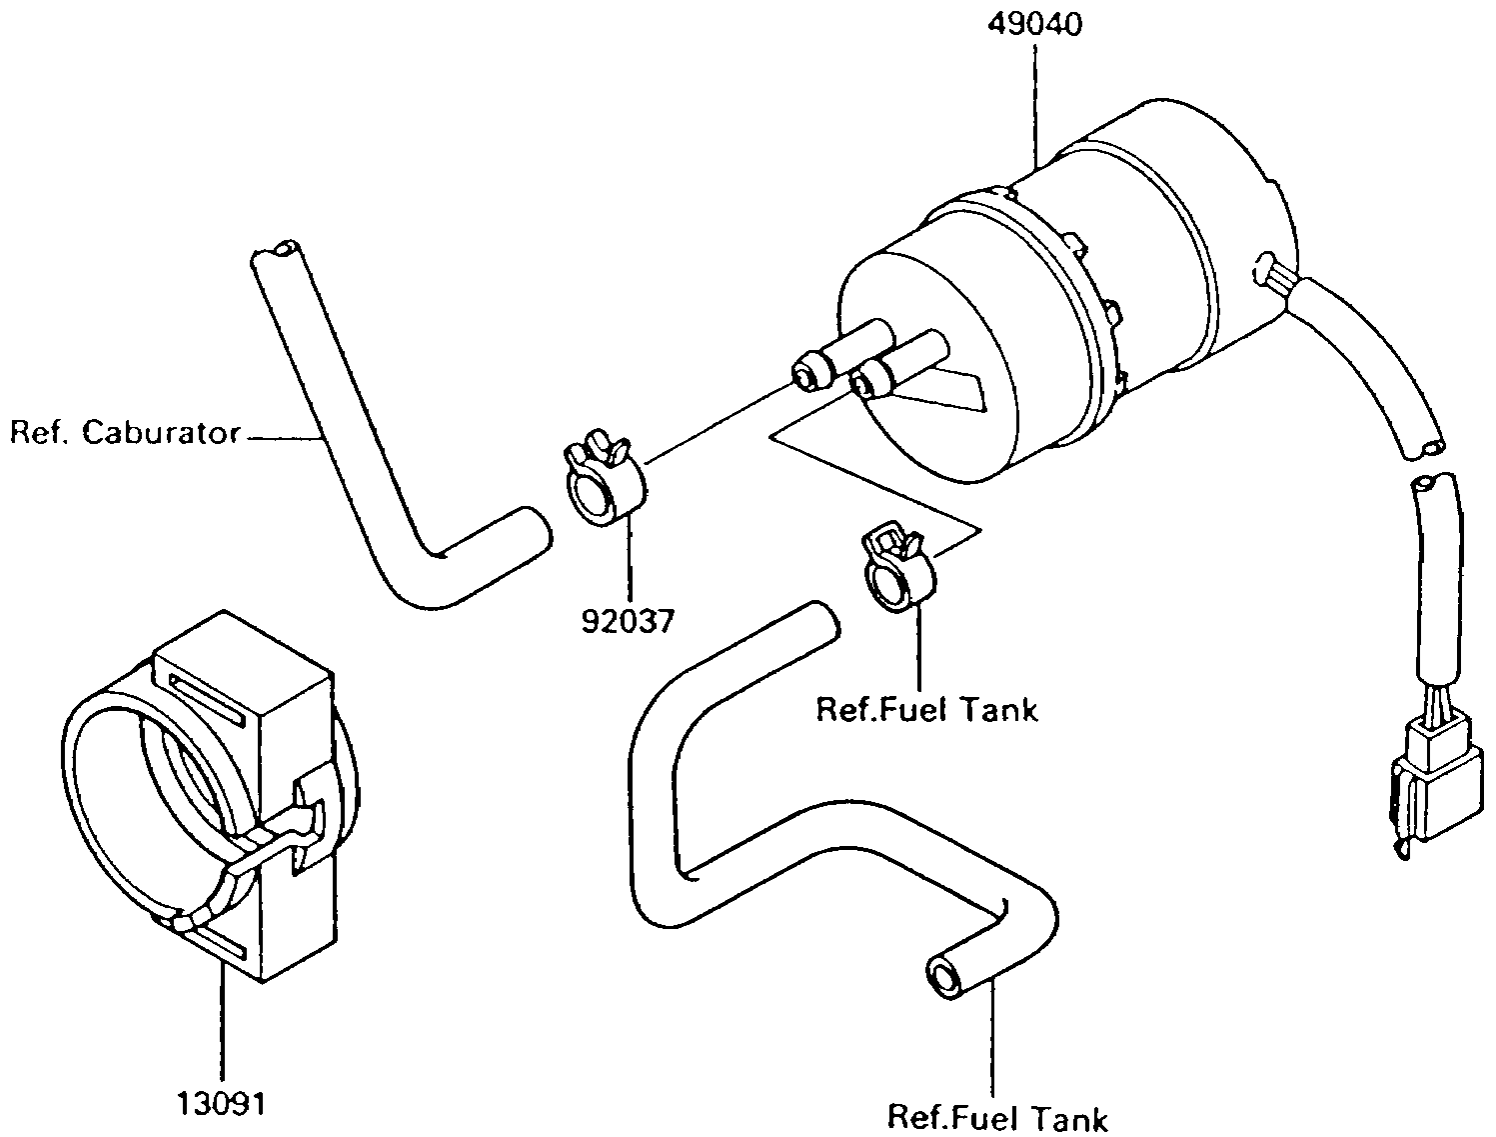

# 1993 Voyager XII PARTS DIAGRAM

Fuel Pump

E1520

# 1993 Voyager XII PARTS LIST

## Fuel Pump

| ITEM NAME                | PART NUMBER | QUANTITY |
|--------------------------|-------------|----------|
| HOLDER (Ref # 13091)     | 13091-1512  | 1        |
| PUMP-FUEL (Ref # 49040)  | 49040-1063  | 1        |
| CLAMP,TUBE (Ref # 92037) | 92037-1505  | 1        |