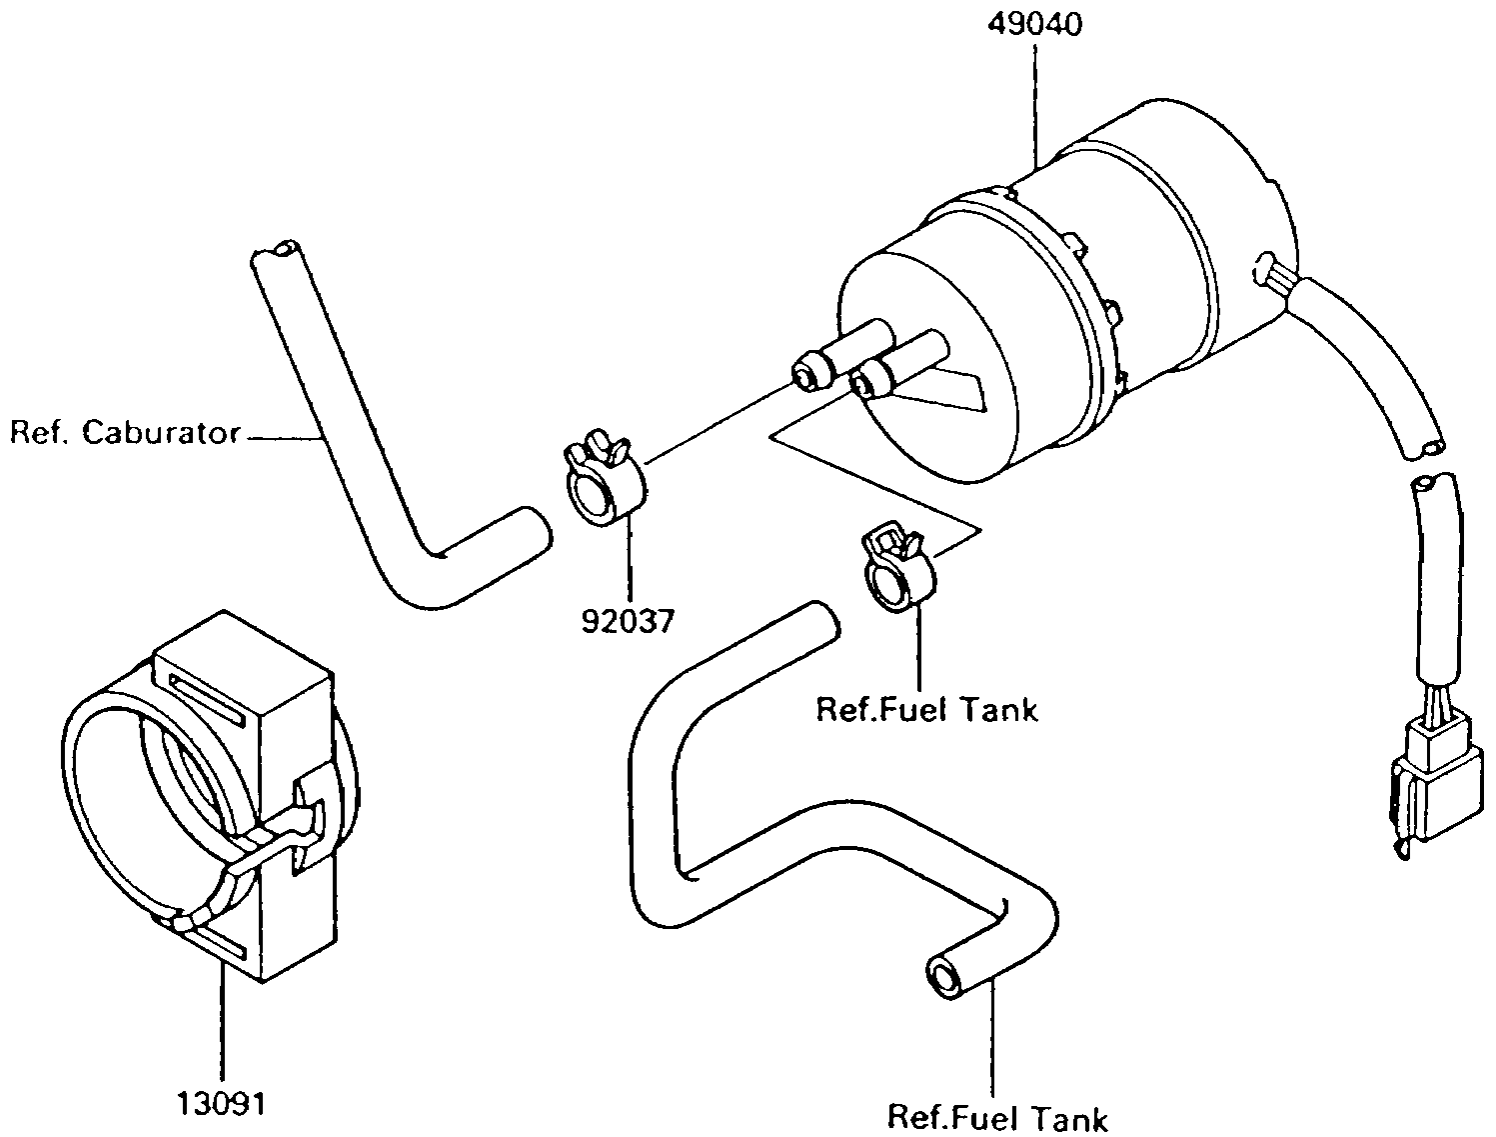

1992 Voyager XII PARTS DIAGRAM

Fuel Pump

E1520

1992 Voyager XII PARTS LIST

Fuel Pump

ITEM NAME	PART NUMBER	QUANTITY
HOLDER (Ref # 13091)	13091-1512	1
PUMP-FUEL (Ref # 49040)	49040-1063	1
CLAMP,TUBE (Ref # 92037)	92037-1505	1