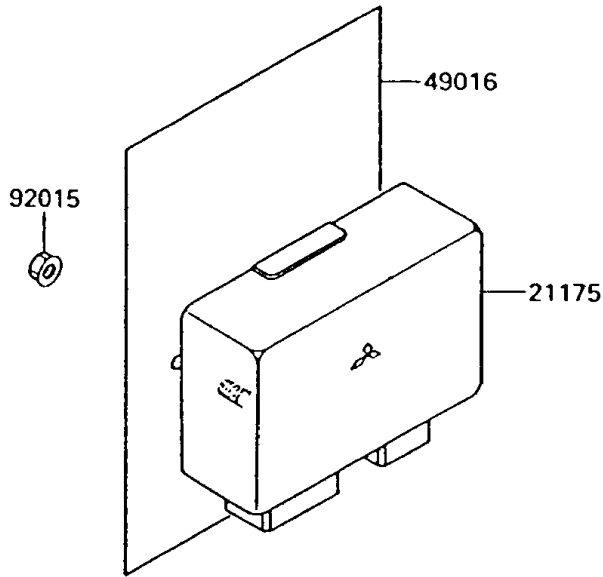

1992 Voyager XII PARTS DIAGRAM

Cruise Control

E1509

1992 Voyager XII PARTS LIST

Cruise Control

ITEM NAME	PART NUMBER	QUANTITY
BOLT-FLANGED,6X20 (Ref # 130)	130G0620	2
ACTUATOR (Ref # 16172)	16172-1051	1
CONTROL UNIT-ELECTRONIC (Ref # 21175)	21175-1056	1
COVER-SEAL,CRUISE CANCEL (Ref # 49016)	49016-1132	1
NUT,FLANGED,5MM (Ref # 92015)	92015-1259	3
WASHER,6.5X20X1.6 (Ref # 92022)	92022-125	2