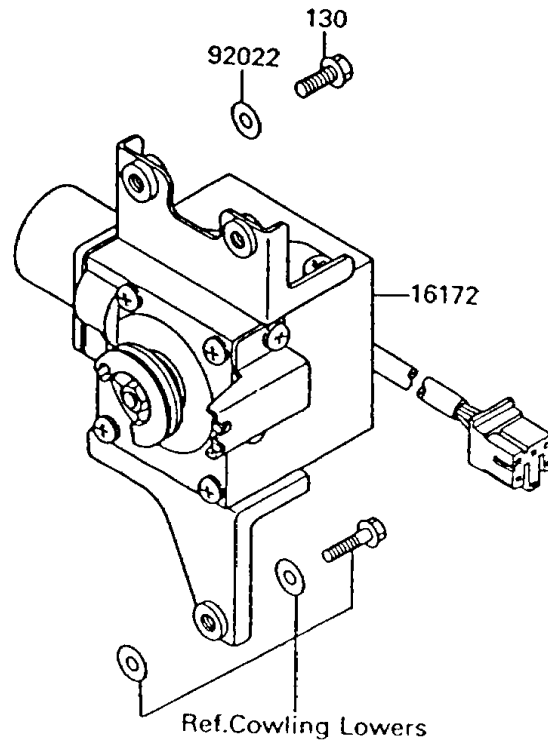

1992 Voyager XII PARTS DIAGRAM

Cruise Control

E1509

1992 Voyager XII PARTS LIST

Cruise Control

ITEM NAME	PART NUMBER	QUANTITY
BOLT-FLANGED,6X20 (Ref # 130)	130G0620	2
ACTUATOR (Ref # 16172)	16172-1051	1
CONTROL UNIT-ELECTRONIC (Ref # 21175)	21175-1056	1
COVER-SEAL,CRUISE CANCEL (Ref # 49016)	49016-1132	1
NUT,FLANGED,5MM (Ref # 92015)	92015-1259	3
WASHER,6.5X20X1.6 (Ref # 92022)	92022-125	2