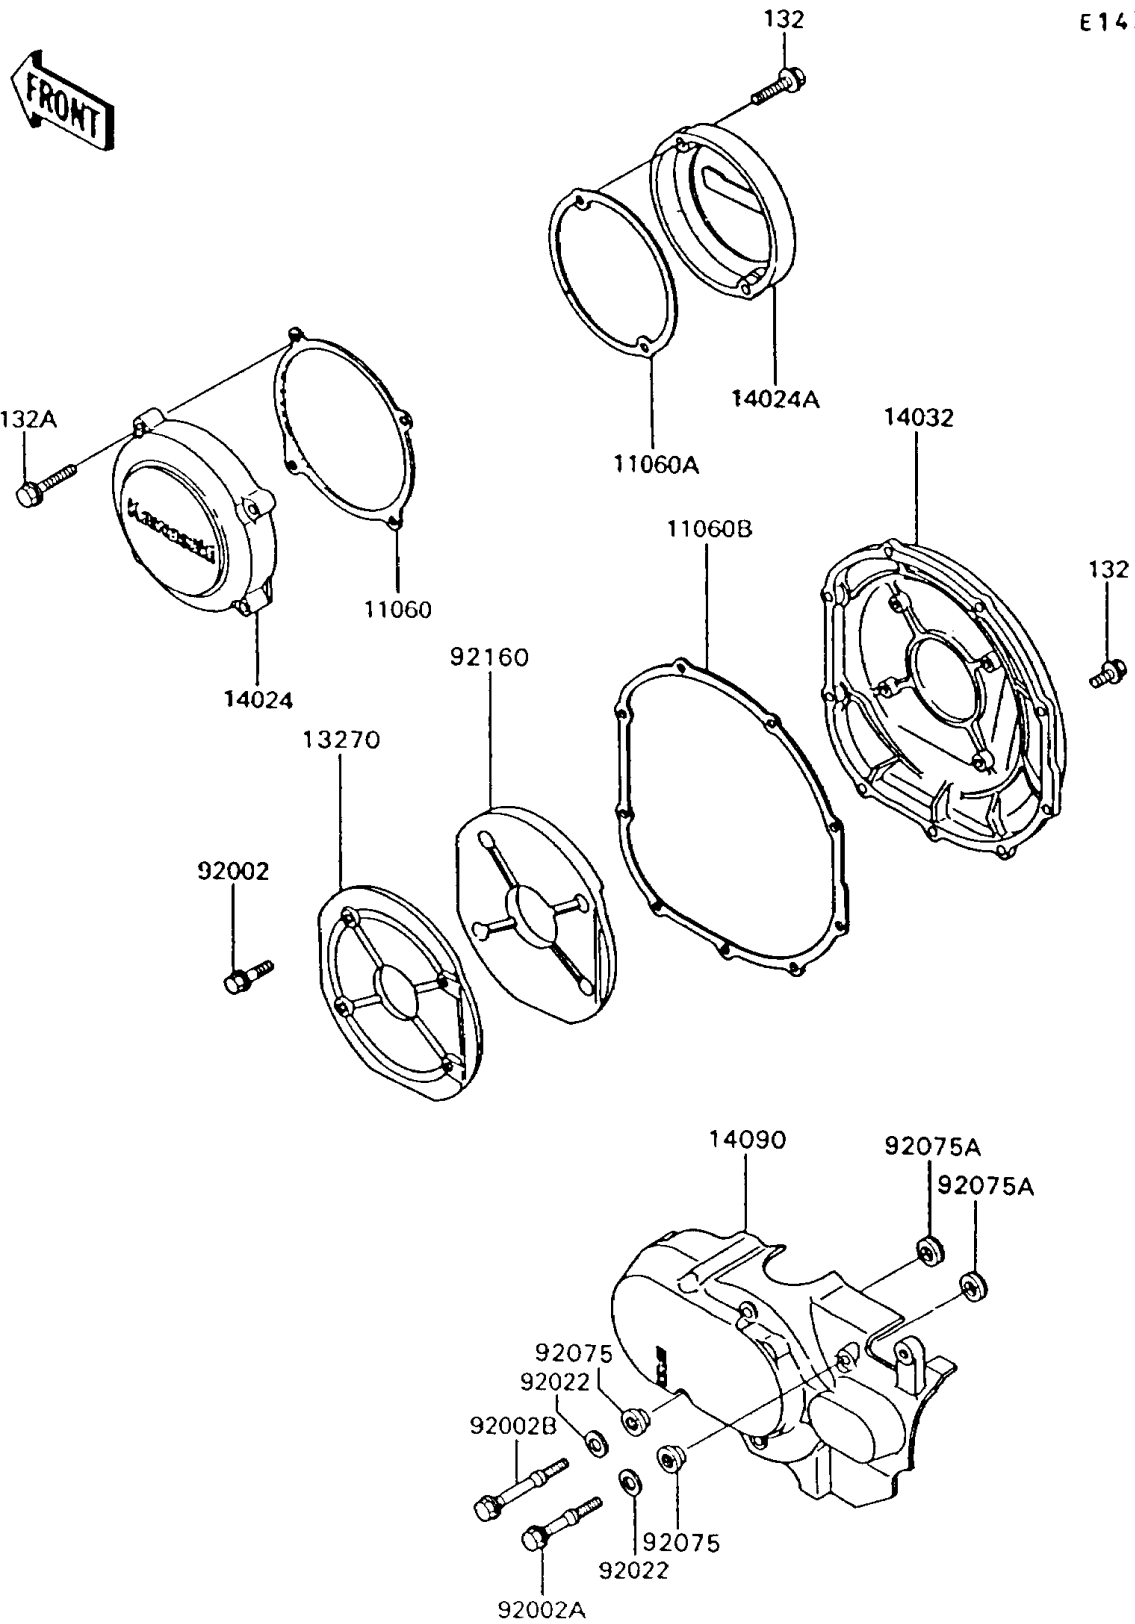

1993 Voyager XII

PARTS DIAGRAM

Engine Cover(s)

1993 Voyager XII

PARTS LIST

Engine Cover(s)

ITEM NAME	PART NUMBER	QUANTITY
BOLT-FLANGED-SMALL (Ref # 132)	132E0625	11
BOLT-FLANGED-SMALL (Ref # 132A)	132E0630	4
GASKET,COVER,LH (Ref # 11060)	11060-1097	1
GASKET,PULSING COIL COVER (Ref # 11060A)	11060-1098	1
GASKET,CLUTCH COVER (Ref # 11060B)	11060-1099	1
PLATE,SOUND ARRESTER (Ref # 13270)	13270-1081	1
COVER,LH (Ref # 14024)	14024-1153	1
COVER,PULSING COIL (Ref # 14024A)	14024-1154	1
COVER-CLUTCH (Ref # 14032)	14032-1374	1
COVER,FRONT BEVEL (Ref # 14090)	14090-1417	1
BOLT,6X10 (Ref # 92002)	92002-1449	4
BOLT (Ref # 92002A)	92002-1814	3
BOLT (Ref # 92002B)	92002-1815	1
WASHER (Ref # 92022)	92022-1823	4
DAMPER (Ref # 92075)	92075-1855	4
DAMPER (Ref # 92075A)	92075-1856	4
DAMPER,SOUND ARRESTER (Ref # 92160)	92160-1443	1