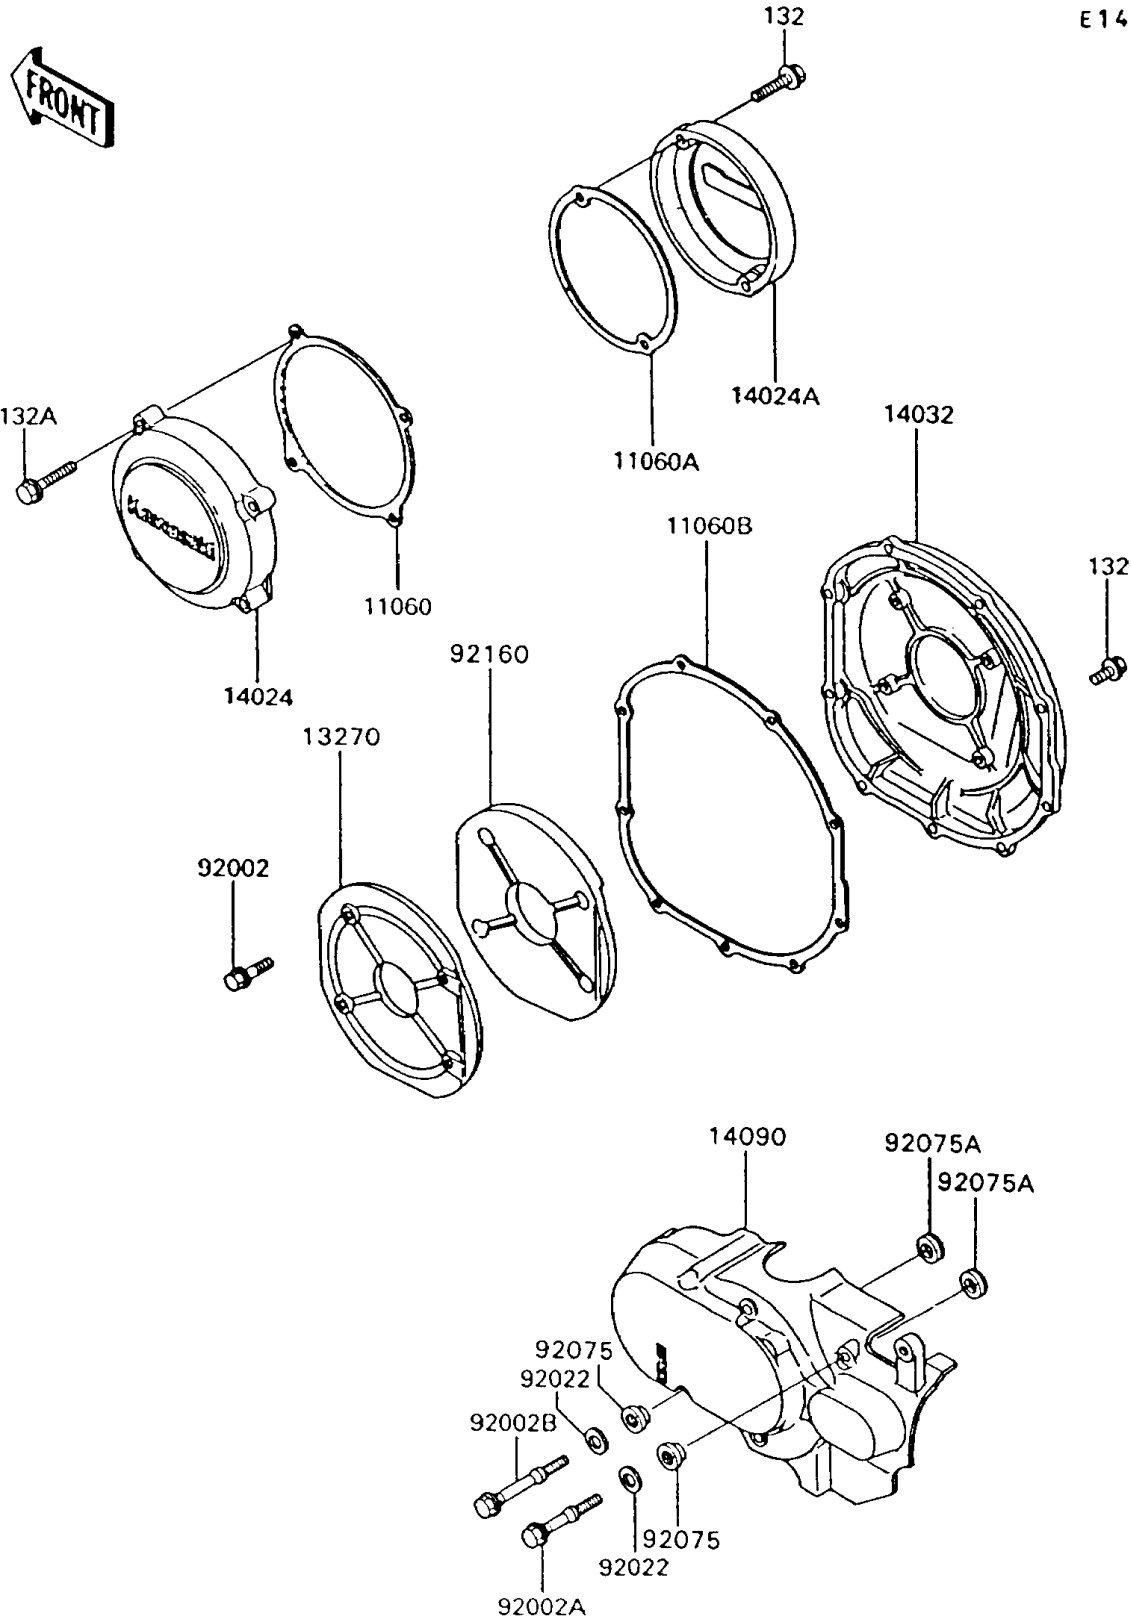

1992 Voyager XII PARTS DIAGRAM

Engine Cover(s)

E1431

1992 Voyager XII PARTS LIST

Engine Cover(s)

ITEM NAME	PART NUMBER	QUANTITY
BOLT-FLANGED-SMALL (Ref # 132)	132E0625	11
BOLT-FLANGED-SMALL (Ref # 132A)	132E0630	4
GASKET,COVER,LH (Ref # 11060)	11060-1097	1
GASKET,PULSING COIL COVER (Ref # 11060A)	11060-1098	1
GASKET,CLUTCH COVER (Ref # 11060B)	11060-1099	1
PLATE,SOUND ARRESTER (Ref # 13270)	13270-1081	1
COVER,LH (Ref # 14024)	14024-1153	1
COVER,PULSING COIL (Ref # 14024A)	14024-1154	1
COVER-CLUTCH (Ref # 14032)	14032-1374	1
COVER,FRONT BEVEL (Ref # 14090)	14090-1417	1
BOLT,6X10 (Ref # 92002)	92002-1449	4
BOLT (Ref # 92002A)	92002-1814	3
BOLT (Ref # 92002B)	92002-1815	1
WASHER (Ref # 92022)	92022-1823	4
DAMPER (Ref # 92075)	92075-1855	4
DAMPER (Ref # 92075A)	92075-1856	4
DAMPER,SOUND ARRESTER (Ref # 92160)	92160-1443	1