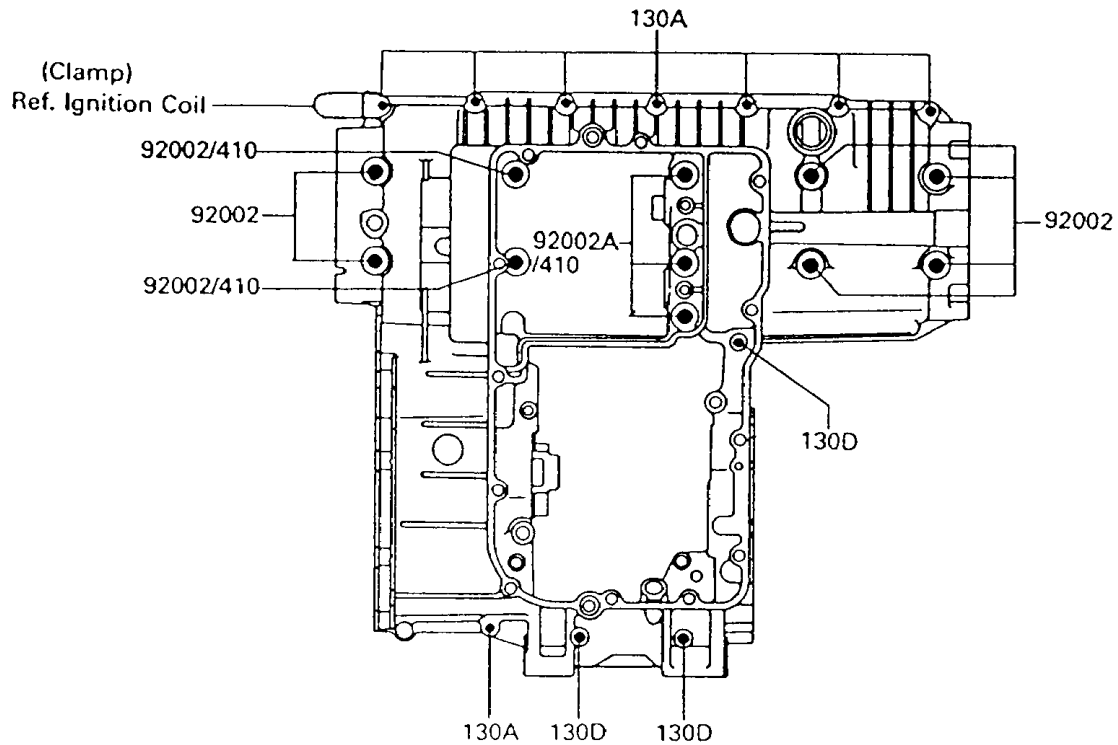

## PARTS DIAGRAM

### Crankcase Bolt Pattern

E1412

Upper Case (Outside)

Lower Case (Outside)

## PARTS LIST

### Crankcase Bolt Pattern

ITEM NAME	PART NUMBER	QUANTITY
BOLT-FLANGED (Ref # 130)	130Y0635	1
BOLT-FLANGED (Ref # 130A)	130Y0640	11
BOLT-FLANGED (Ref # 130B)	130Y0690	2
BOLT-FLANGED (Ref # 130C)	130Z06105	2
BOLT-FLANGED (Ref # 130D)	130Z06120	3
BOLT-FLANGED (Ref # 130E)	130Z0870	2
WASHER-PLAIN-SMALL,10MM (Ref # 410)	410B1000	5
BOLT,10X95 (Ref # 92002)	92002-1651	8
BOLT,10X145 (Ref # 92002A)	92002-1652	3