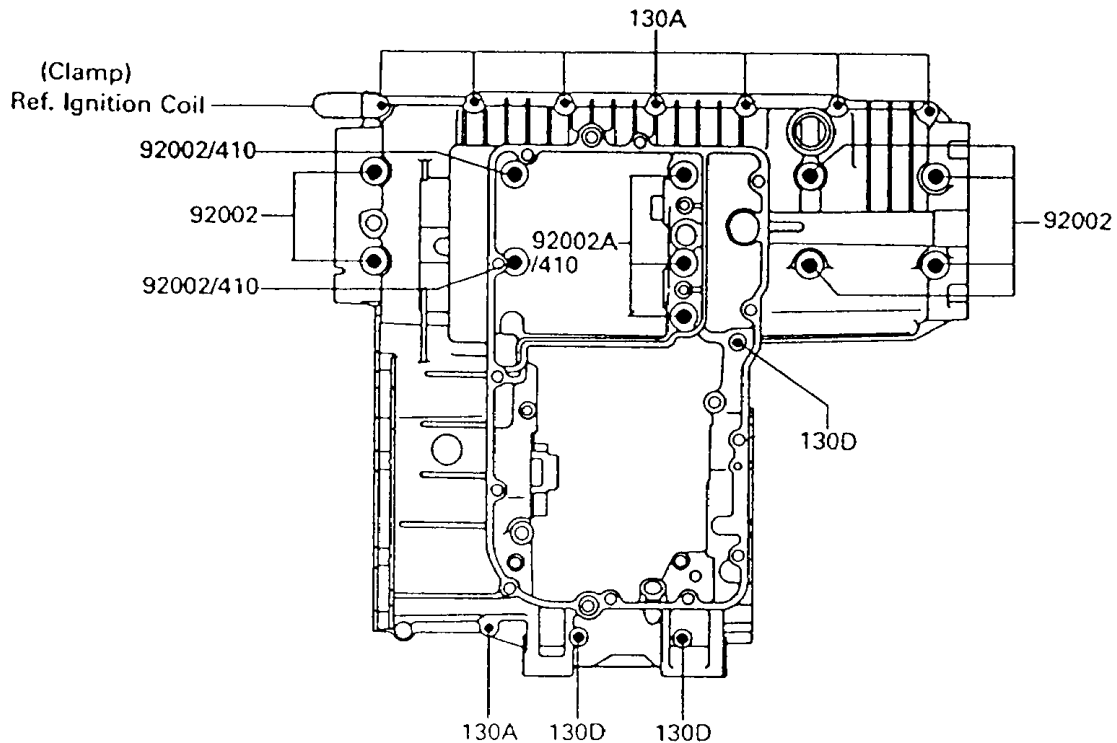

1994 Voyager XII PARTS DIAGRAM

Crankcase Bolt Pattern

E1412

Upper Case (Outside)

Lower Case (Outside)

1994 Voyager XII PARTS LIST

Crankcase Bolt Pattern

ITEM NAME	PART NUMBER	QUANTITY
BOLT-FLANGED (Ref # 130)	130Y0635	1
BOLT-FLANGED (Ref # 130A)	130Y0640	11
BOLT-FLANGED (Ref # 130B)	130Y0690	2
BOLT-FLANGED (Ref # 130C)	130Z06105	2
BOLT-FLANGED (Ref # 130D)	130Z06120	3
BOLT-FLANGED (Ref # 130E)	130Z0870	2
WASHER-PLAIN-SMALL,10MM (Ref # 410)	410B1000	5
BOLT,10X95 (Ref # 92002)	92002-1651	8
BOLT,10X145 (Ref # 92002A)	92002-1652	3