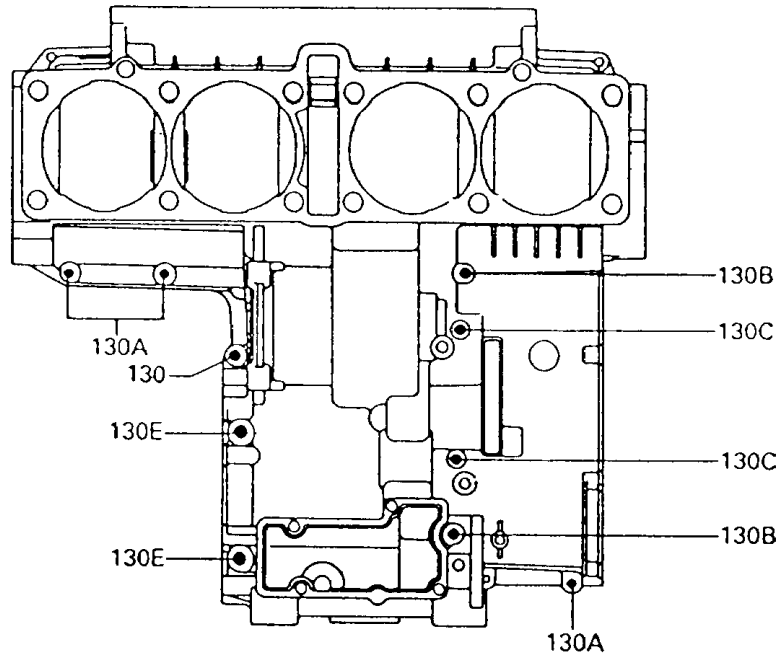

1994 Voyager XII PARTS DIAGRAM

Crankcase Bolt Pattern

E1412

Upper Case (Outside)

Lower Case (Outside)

1994 Voyager XII PARTS LIST

Crankcase Bolt Pattern

ITEM NAME	PART NUMBER	QUANTITY
BOLT-FLANGED (Ref # 130)	130Y0635	1
BOLT-FLANGED (Ref # 130A)	130Y0640	11
BOLT-FLANGED (Ref # 130B)	130Y0690	2
BOLT-FLANGED (Ref # 130C)	130Z06105	2
BOLT-FLANGED (Ref # 130D)	130Z06120	3
BOLT-FLANGED (Ref # 130E)	130Z0870	2
WASHER-PLAIN-SMALL,10MM (Ref # 410)	410B1000	5
BOLT,10X95 (Ref # 92002)	92002-1651	8
BOLT,10X145 (Ref # 92002A)	92002-1652	3