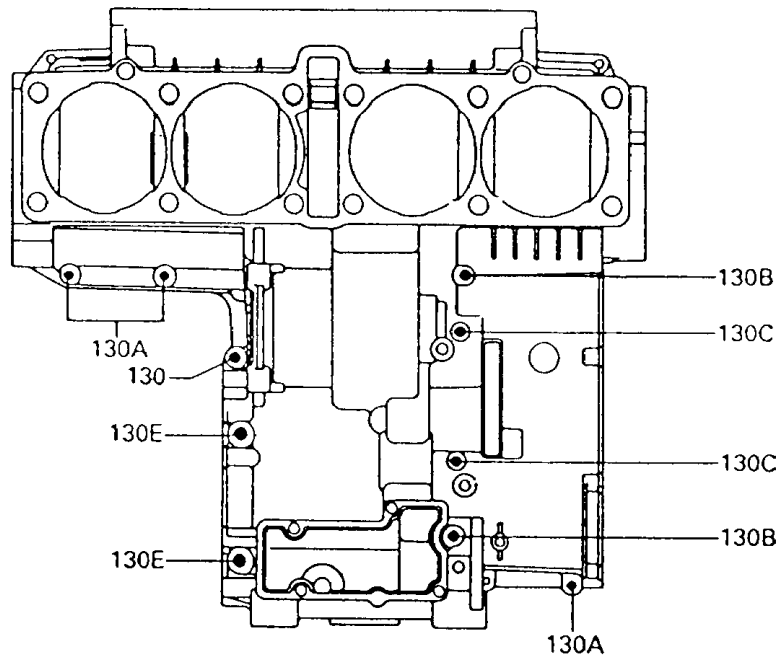

## PARTS DIAGRAM

### Crankcase Bolt Pattern

E1412

Upper Case (Outside)

Lower Case (Outside)

## PARTS LIST

### Crankcase Bolt Pattern

ITEM NAME	PART NUMBER	QUANTITY
BOLT-FLANGED (Ref # 130)	130Y0635	1
BOLT-FLANGED (Ref # 130A)	130Y0640	11
BOLT-FLANGED (Ref # 130B)	130Y0690	2
BOLT-FLANGED (Ref # 130C)	130Z06105	2
BOLT-FLANGED (Ref # 130D)	130Z06120	3
BOLT-FLANGED (Ref # 130E)	130Z0870	2
WASHER-PLAIN-SMALL,10MM (Ref # 410)	410B1000	5
BOLT,10X95 (Ref # 92002)	92002-1651	8
BOLT,10X145 (Ref # 92002A)	92002-1652	3