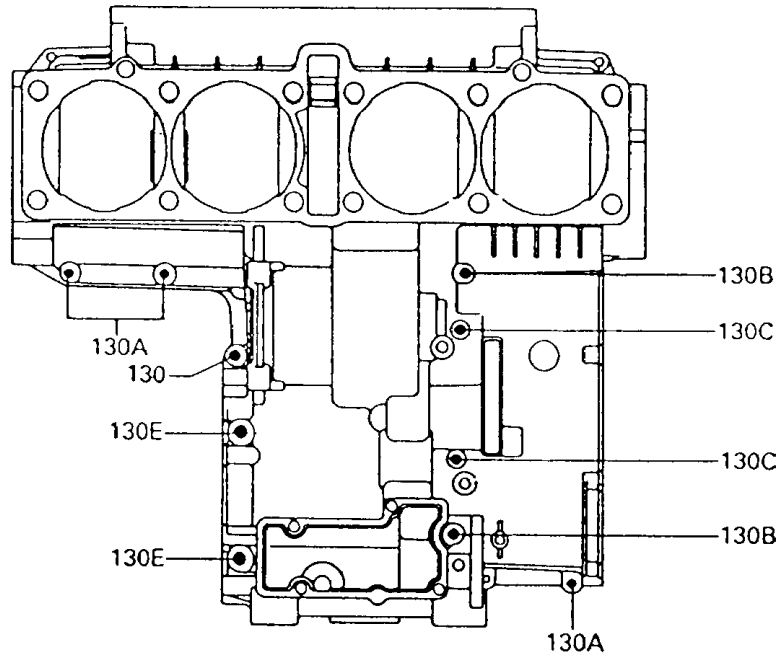

# 1992 Voyager XII PARTS DIAGRAM

## Crankcase Bolt Pattern

E1412

Upper Case (Outside)

Lower Case (Outside)

## Crankcase Bolt Pattern

ITEM NAME	PART NUMBER	QUANTITY
BOLT-FLANGED (Ref # 130)	130Y0635	1
BOLT-FLANGED (Ref # 130A)	130Y0640	11
BOLT-FLANGED (Ref # 130B)	130Y0690	2
BOLT-FLANGED (Ref # 130C)	130Z06105	2
BOLT-FLANGED (Ref # 130D)	130Z06120	3
BOLT-FLANGED (Ref # 130E)	130Z0870	2
WASHER-PLAIN-SMALL,10MM (Ref # 410)	410B1000	5
BOLT,10X95 (Ref # 92002)	92002-1651	8
BOLT,10X145 (Ref # 92002A)	92002-1652	3