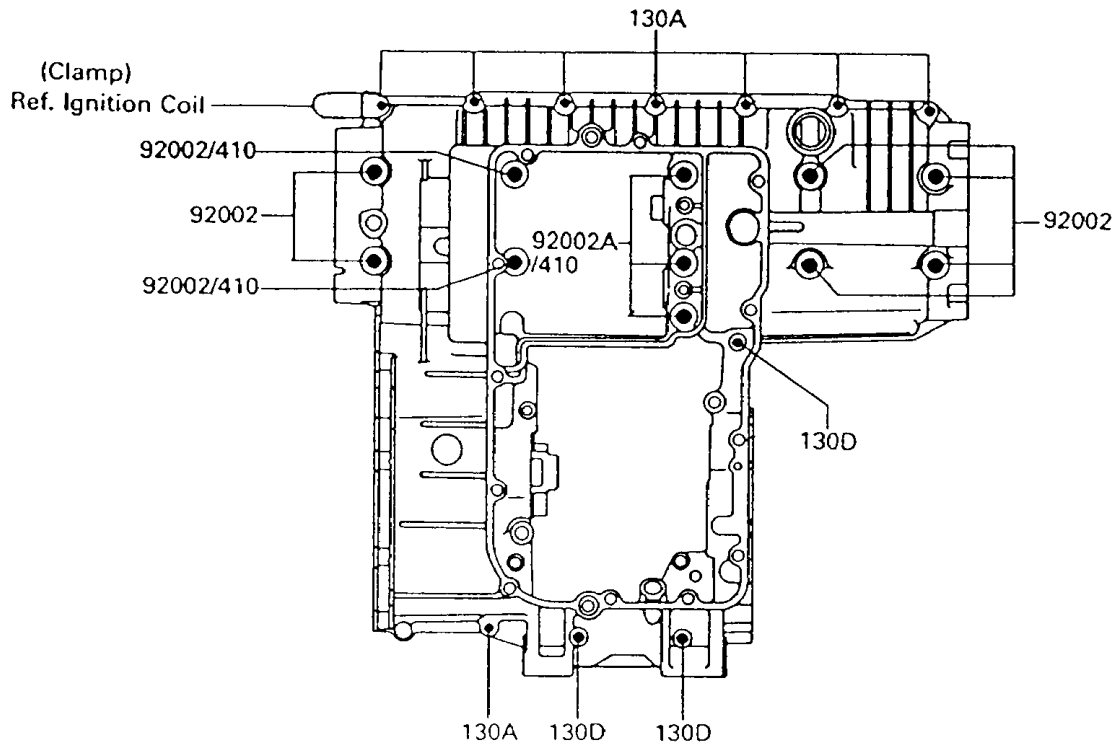

# 1992 Voyager XII PARTS DIAGRAM

## Crankcase Bolt Pattern

E1412

Upper Case (Outside)

Lower Case (Outside)

## Crankcase Bolt Pattern

ITEM NAME	PART NUMBER	QUANTITY
BOLT-FLANGED (Ref # 130)	130Y0635	1
BOLT-FLANGED (Ref # 130A)	130Y0640	11
BOLT-FLANGED (Ref # 130B)	130Y0690	2
BOLT-FLANGED (Ref # 130C)	130Z06105	2
BOLT-FLANGED (Ref # 130D)	130Z06120	3
BOLT-FLANGED (Ref # 130E)	130Z0870	2
WASHER-PLAIN-SMALL,10MM (Ref # 410)	410B1000	5
BOLT,10X95 (Ref # 92002)	92002-1651	8
BOLT,10X145 (Ref # 92002A)	92002-1652	3