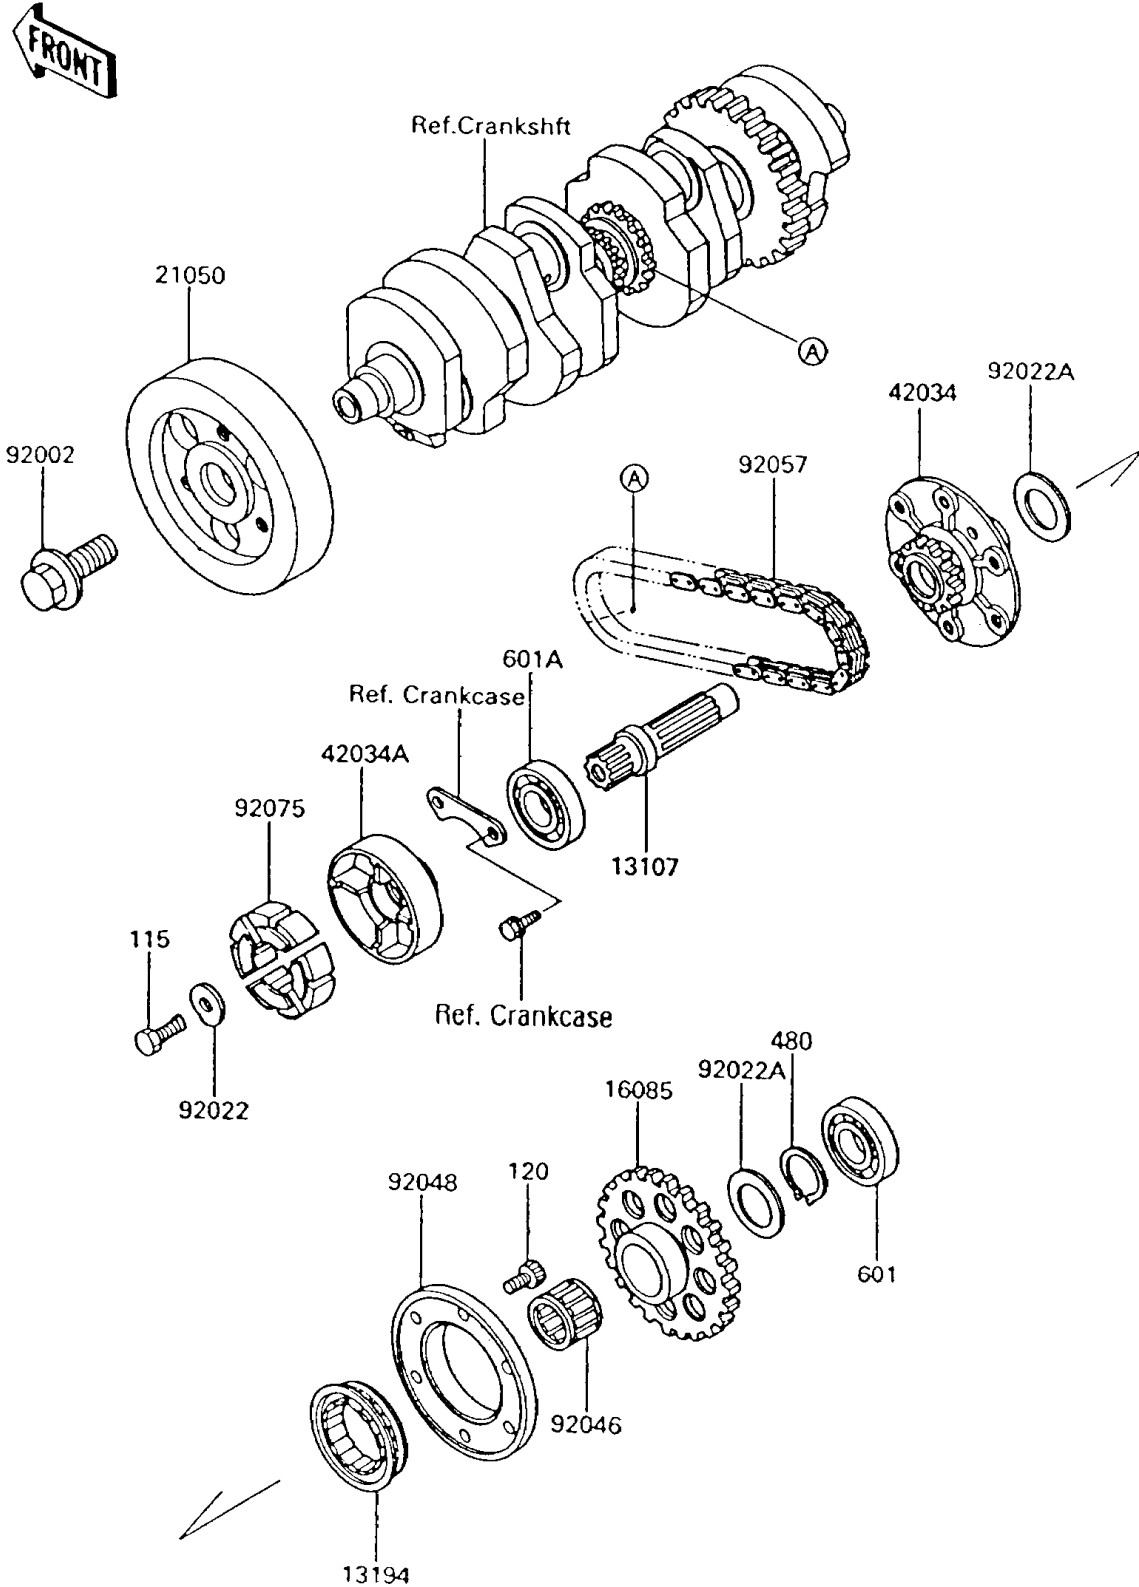

# 1992 Voyager XII PARTS DIAGRAM

Secondary Shaft

E1322

# 1992 Voyager XII PARTS LIST

## Secondary Shaft

ITEM NAME	PART NUMBER	QUANTITY
BOLT-SMALL-UPSET (Ref # 115)	115G0820	1
BOLT-SOCKET,6X12 (Ref # 120)	120P0612	6
CIRCLIP-TYPE-C,25MM (Ref # 480)	480J2500	1
BEARING-BALL (Ref # 601)	601A6203Z	1
BEARING-BALL,#6204C3 (Ref # 601A)	601B6204	1
SHAFT (Ref # 13107)	13107-1192	1
CLUTCH-ONEWAY (Ref # 13194)	13194-1096	1
GEAR,ONEWAY CLUTCH (Ref # 16085)	16085-1152	1
FLYWHEEL (Ref # 21050)	21050-1117	1
COUPLING (Ref # 42034)	42034-1082	1
COUPLING (Ref # 42034A)	42034-1083	1
BOLT,14X36 (Ref # 92002)	92002-1862	1
WASHER,8X22X3 (Ref # 92022)	92022-1518	1
WASHER,25.3X32X0.5 (Ref # 92022A)	92022-225	2
BEARING-NEEDLE,K253020S (Ref # 92046)	92046-1022	1
RACE,ONEWAY CLUTCH (Ref # 92048)	92048-1065	1
CHAIN,GENERATOR (Ref # 92057)	92057-1276	1
DAMPER,COUPLING (Ref # 92075)	92075-1790	4