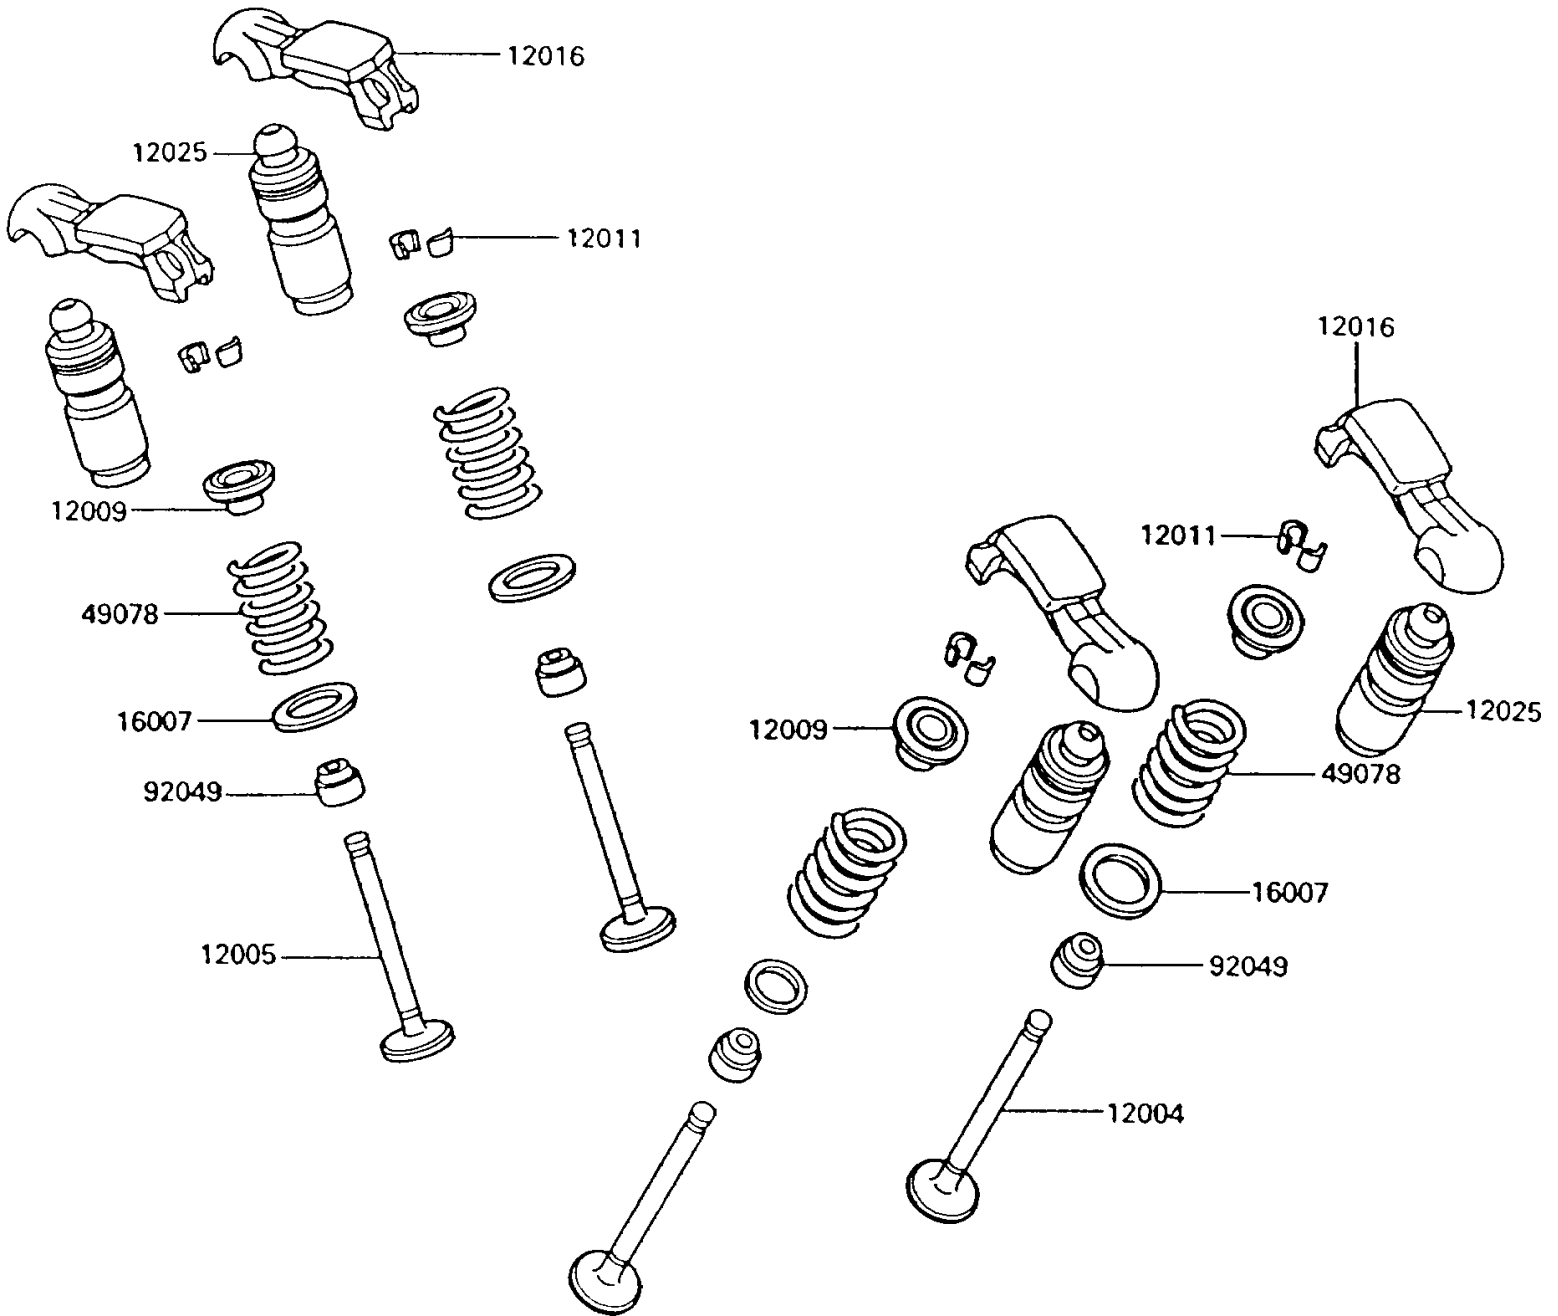

# 1994 Voyager XII PARTS DIAGRAM

Valve(s)

E1210

## 1994 Voyager XII PARTS LIST

Valve(s)

ITEM NAME	PART NUMBER	QUANTITY
VALVE-INTAKE (Ref # 12004)	12004-1065	8
VALVE-EXHAUST (Ref # 12005)	12005-1074	8
RETAINER-VALVE SPRING (Ref # 12009)	12009-1054	16
COLLET (Ref # 12011)	12011-1003	32
ARM-ROCKER (Ref # 12016)	12016-1066	16
ADJUSTER-LASH (Ref # 12025)	12025-1052	16
SEAT-SPRING,17.5X23.8X0.5 (Ref # 16007)	16007-1178	16
SPRING-ENGINE VALVE (Ref # 49078)	49078-1073	16
SEAL-OIL,RVC2-5.5X8.5X8.3 (Ref # 92049)	92049-1062	16