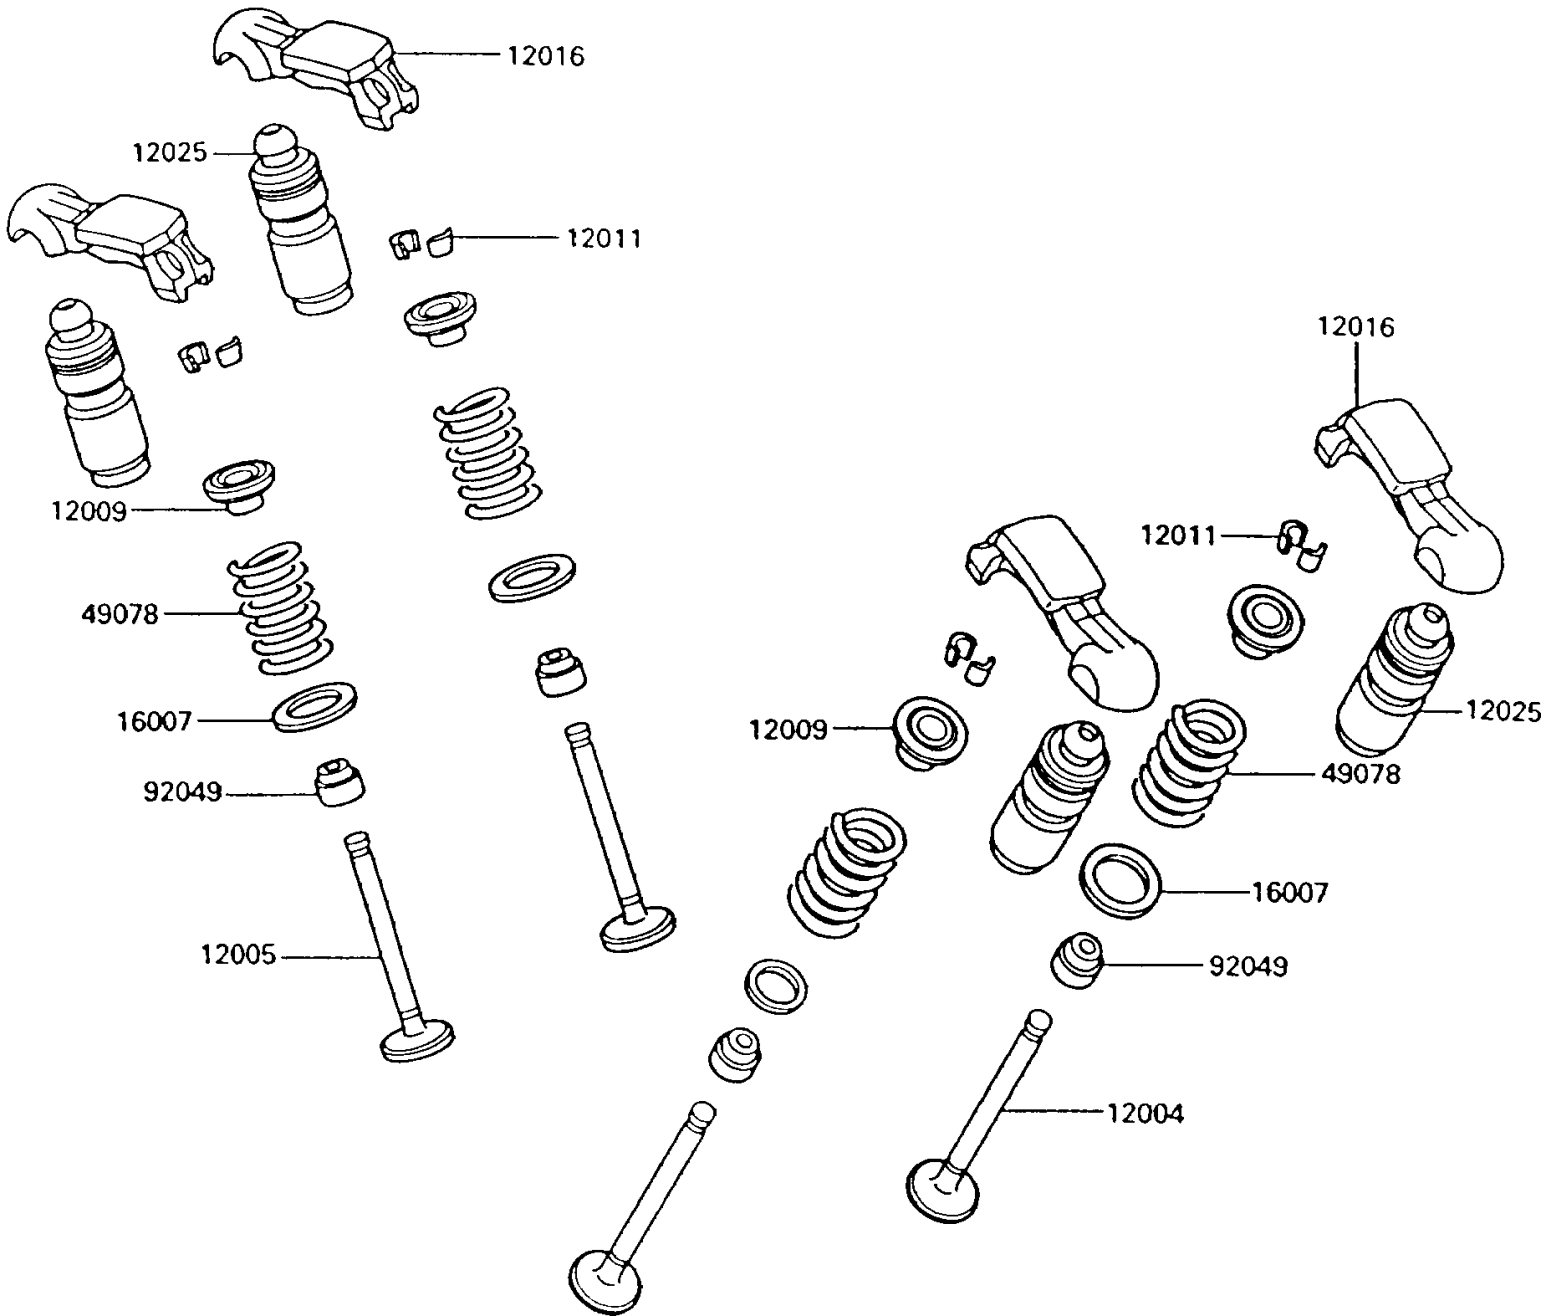

# 1992 Voyager XII PARTS DIAGRAM

Valve(s)

E1210

## 1992 Voyager XII PARTS LIST

Valve(s)

ITEM NAME	PART NUMBER	QUANTITY
VALVE-INTAKE (Ref # 12004)	12004-1065	8
VALVE-EXHAUST (Ref # 12005)	12005-1074	8
RETAINER-VALVE SPRING (Ref # 12009)	12009-1054	16
COLLET (Ref # 12011)	12011-1003	32
ARM-ROCKER (Ref # 12016)	12016-1066	16
ADJUSTER-LASH (Ref # 12025)	12025-1052	16
SEAT-SPRING,17.5X23.8X0.5 (Ref # 16007)	16007-1178	16
SPRING-ENGINE VALVE (Ref # 49078)	49078-1073	16
SEAL-OIL,RVC2-5.5X8.5X8.3 (Ref # 92049)	92049-1062	16