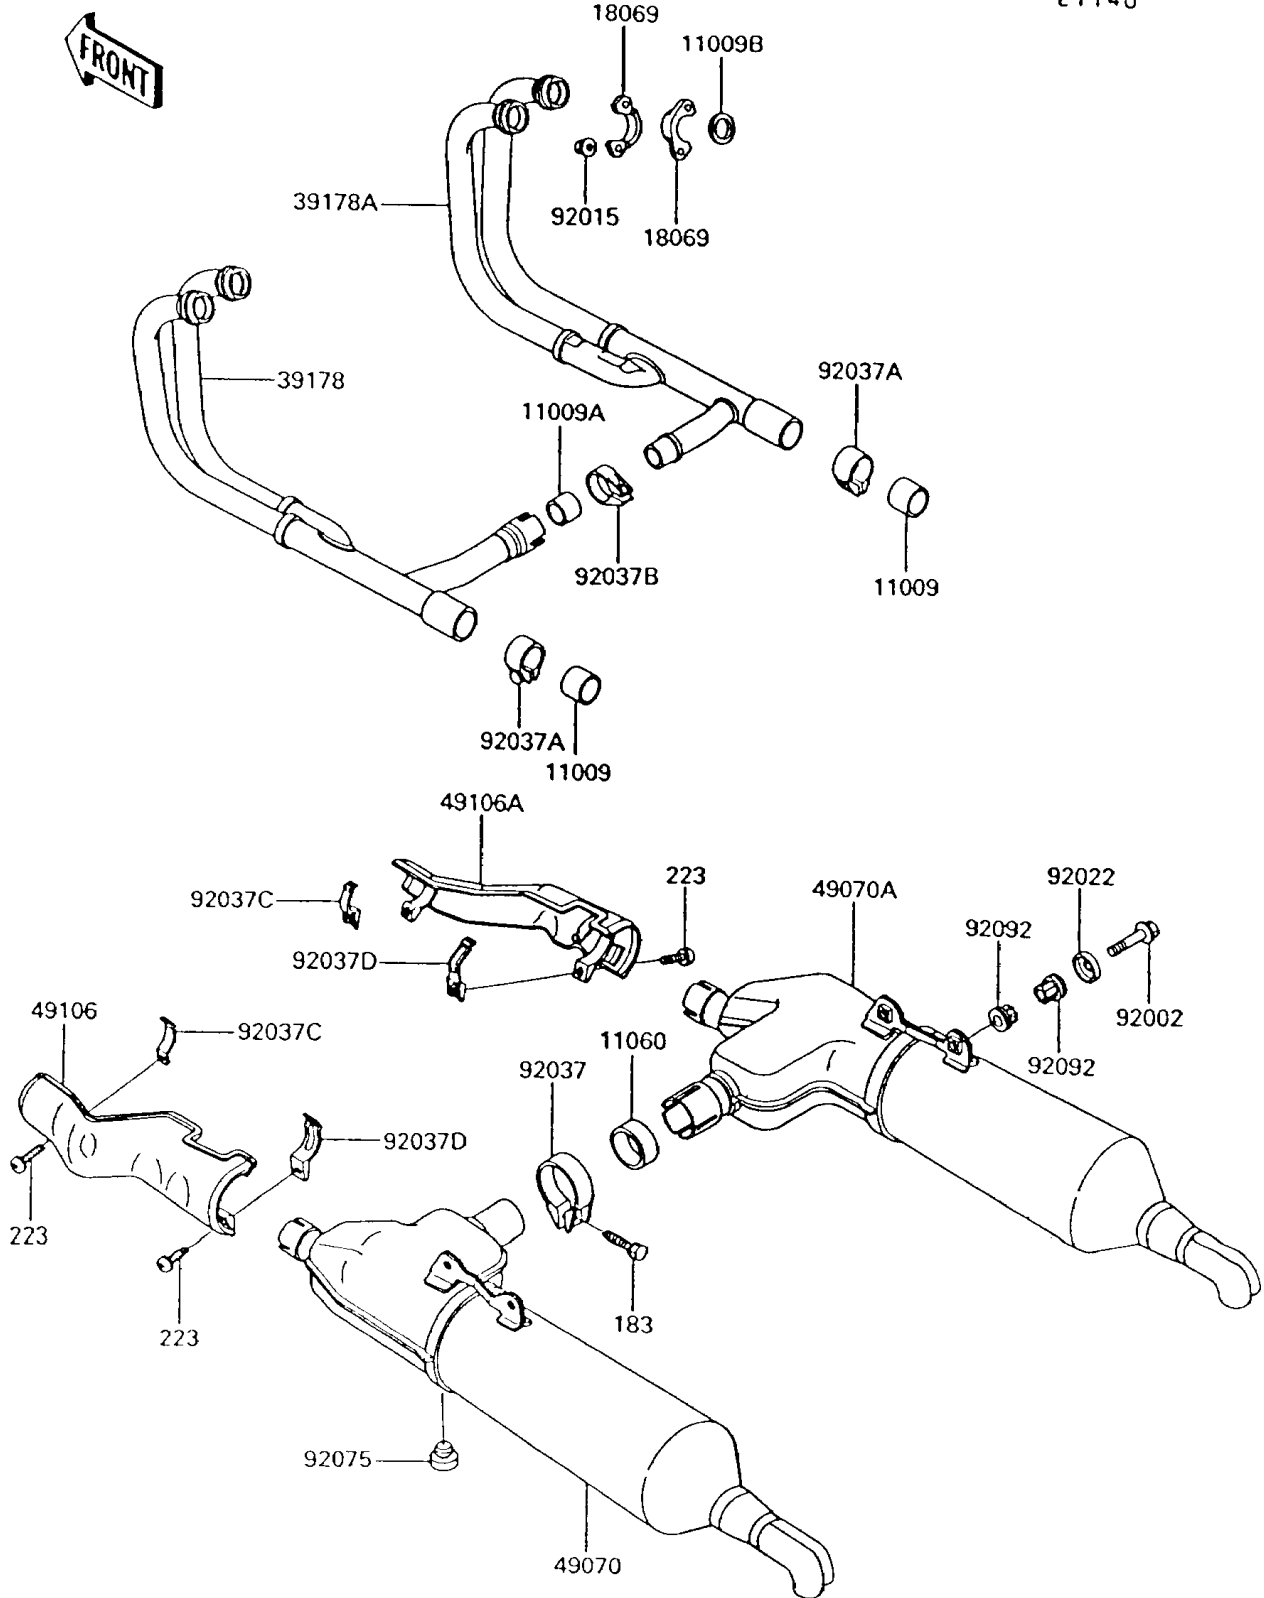

1994 Voyager XII PARTS DIAGRAM

Muffler(s)

E1140

1994 Voyager XII PARTS LIST

Muffler(s)

| ITEM NAME | PART NUMBER | QUANTITY |
|--|-------------|----------|
| BOLT-UPSET-WS-SMALL (Ref # 183) | 183J0835 | 1 |
| SCREW-PAN-WS-CROS (Ref # 223) | 223X0625 | 4 |
| GASKET,EXHAUST PIPE CONNECTING (Ref # 11009) | 11009-1666 | 2 |
| GASKET,EXHAUST MANUFOLD (Ref # 11009A) | 11009-1668 | 1 |
| GASKET,EXHAUST PIPE HOLDER (Ref # 11009B) | 11009-1906 | 4 |
| GASKET,MUFFLER (Ref # 11060) | 11060-1095 | 1 |
| HOLDER-EXHAUST PIPE (Ref # 18069) | 18069-1070 | 8 |
| MANIFOLD-COMP-EXHAUST,LH (Ref # 39178) | 39178-1100 | 1 |
| MANIFOLD-COMP-EXHAUST,RH (Ref # 39178A) | 39178-1101 | 1 |
| MUFFLER-COMP,LH (Ref # 49070) | 49070-1115 | 1 |
| MUFFLER-COMP,RH (Ref # 49070A) | 49070-1116 | 1 |
| COVER-MUFFLER,LH (Ref # 49106) | 49106-1069 | 1 |
| COVER-MUFFLER,RH (Ref # 49106A) | 49106-1070 | 1 |
| BOLT,10X55 (Ref # 92002) | 92002-1826 | 4 |
| NUT,8MM (Ref # 92015) | 92015-1398 | 8 |
| WASHER (Ref # 92022) | 92022-289 | 4 |
| CLAMP,MUFFLER (Ref # 92037) | 92037-1055 | 1 |
| CLAMP,POWER CHAMBER (Ref # 92037A) | 92037-1228 | 2 |
| CLAMP,MUFFLER (Ref # 92037B) | 92037-1258 | 1 |
| CLAMP,MUFFLER COVER,FR (Ref # 92037C) | 92037-1752 | 2 |
| CLAMP,MUFFLER COVER,RR (Ref # 92037D) | 92037-1753 | 2 |
| DAMPER (Ref # 92075) | 92075-1045 | 1 |
| BUSHING-RUBBER,MUFFLER (Ref # 92092) | 92092-1013 | 8 |