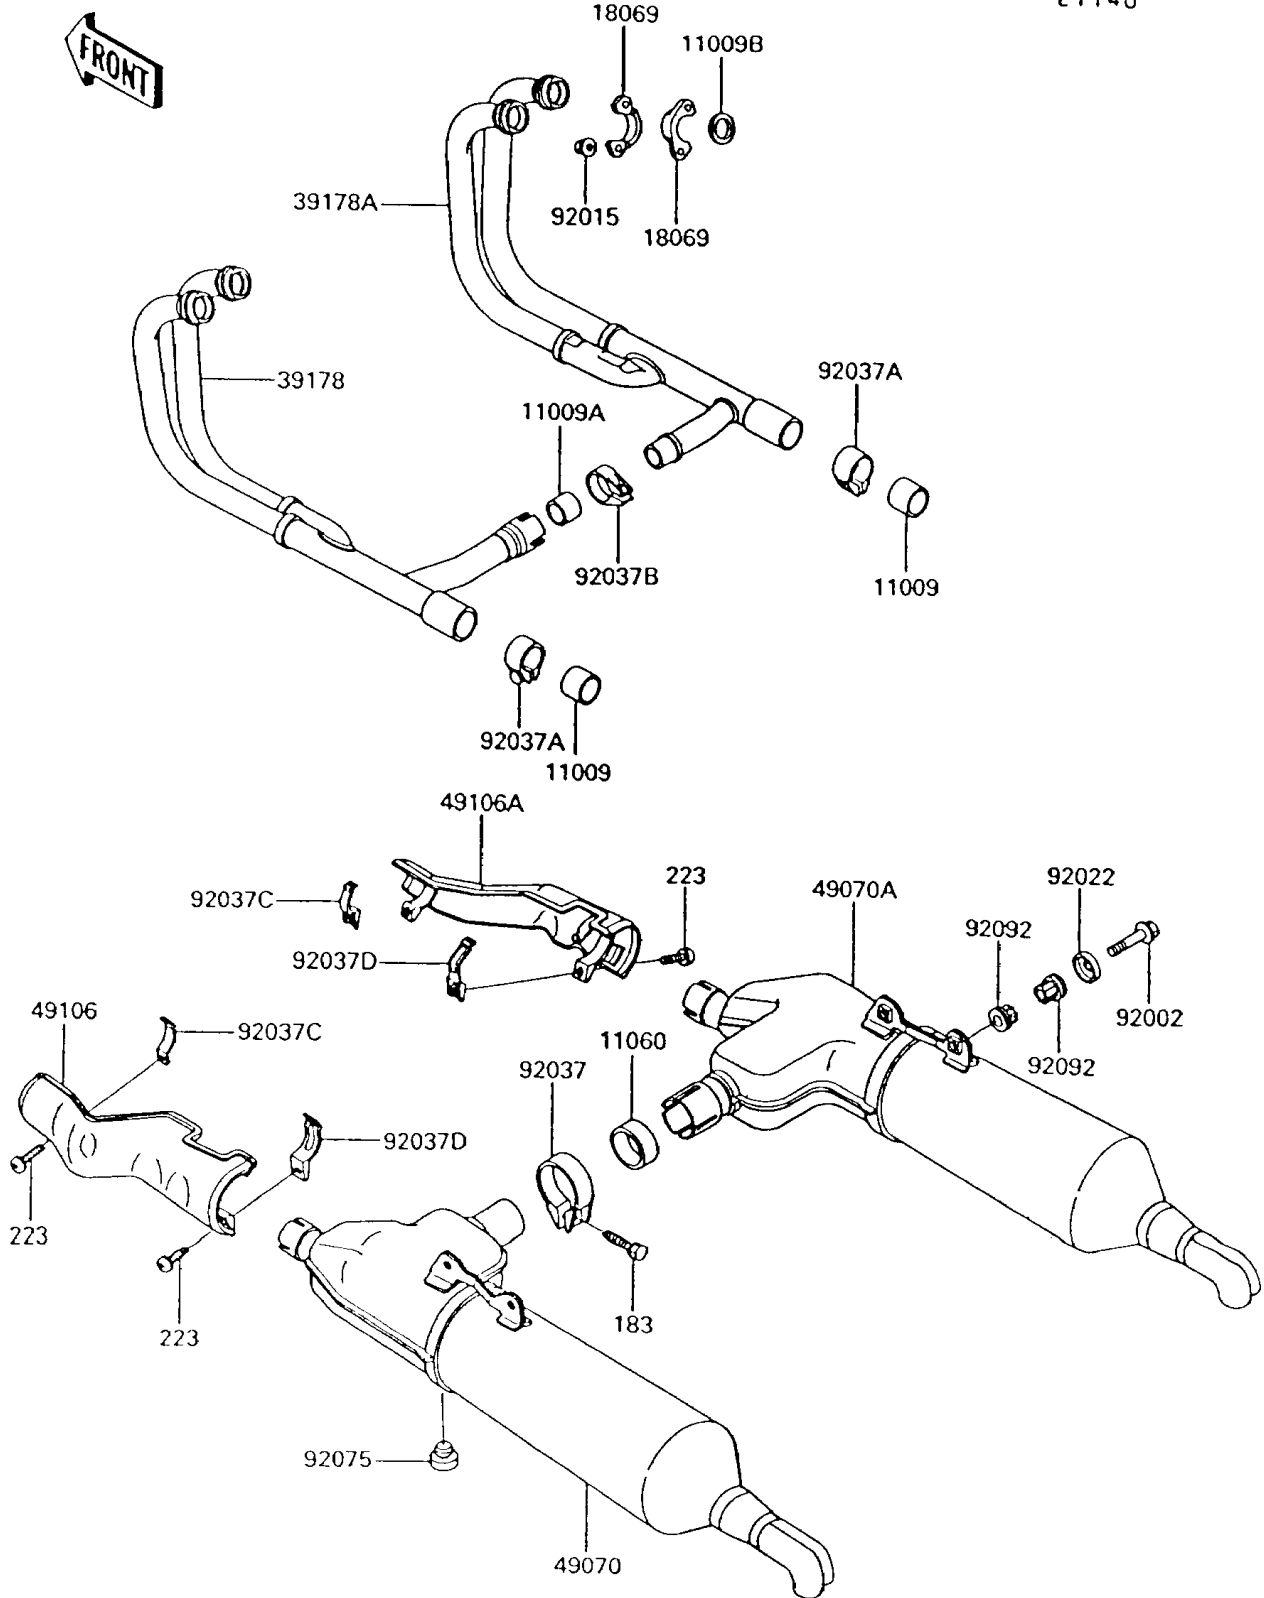

1992 Voyager XII PARTS DIAGRAM

Muffler(s)

E1140

1992 Voyager XII PARTS LIST

Muffler(s)

ITEM NAME	PART NUMBER	QUANTITY
BOLT-UPSET-WS-SMALL (Ref # 183)	183J0835	1
SCREW-PAN-WS-CROS (Ref # 223)	223X0625	4
GASKET,EXHAUST PIPE CONNECTING (Ref # 11009)	11009-1666	2
GASKET,EXHAUST MANUFOLD (Ref # 11009A)	11009-1668	1
GASKET,EXHAUST PIPE HOLDER (Ref # 11009B)	11009-1906	4
GASKET,MUFFLER (Ref # 11060)	11060-1095	1
HOLDER-EXHAUST PIPE (Ref # 18069)	18069-1070	8
MANIFOLD-COMP-EXHAUST,LH (Ref # 39178)	39178-1100	1
MANIFOLD-COMP-EXHAUST,RH (Ref # 39178A)	39178-1101	1
MUFFLER-COMP,LH (Ref # 49070)	49070-1115	1
MUFFLER-COMP,RH (Ref # 49070A)	49070-1116	1
COVER-MUFFLER,LH (Ref # 49106)	49106-1069	1
COVER-MUFFLER,RH (Ref # 49106A)	49106-1070	1
BOLT,10X55 (Ref # 92002)	92002-1826	4
NUT,8MM (Ref # 92015)	92015-1398	8
WASHER (Ref # 92022)	92022-289	4
CLAMP,MUFFLER (Ref # 92037)	92037-1055	1
CLAMP,POWER CHAMBER (Ref # 92037A)	92037-1228	2
CLAMP,MUFFLER (Ref # 92037B)	92037-1258	1
CLAMP,MUFFLER COVER,FR (Ref # 92037C)	92037-1752	2
CLAMP,MUFFLER COVER,RR (Ref # 92037D)	92037-1753	2
DAMPER (Ref # 92075)	92075-1045	1
BUSHING-RUBBER,MUFFLER (Ref # 92092)	92092-1013	8