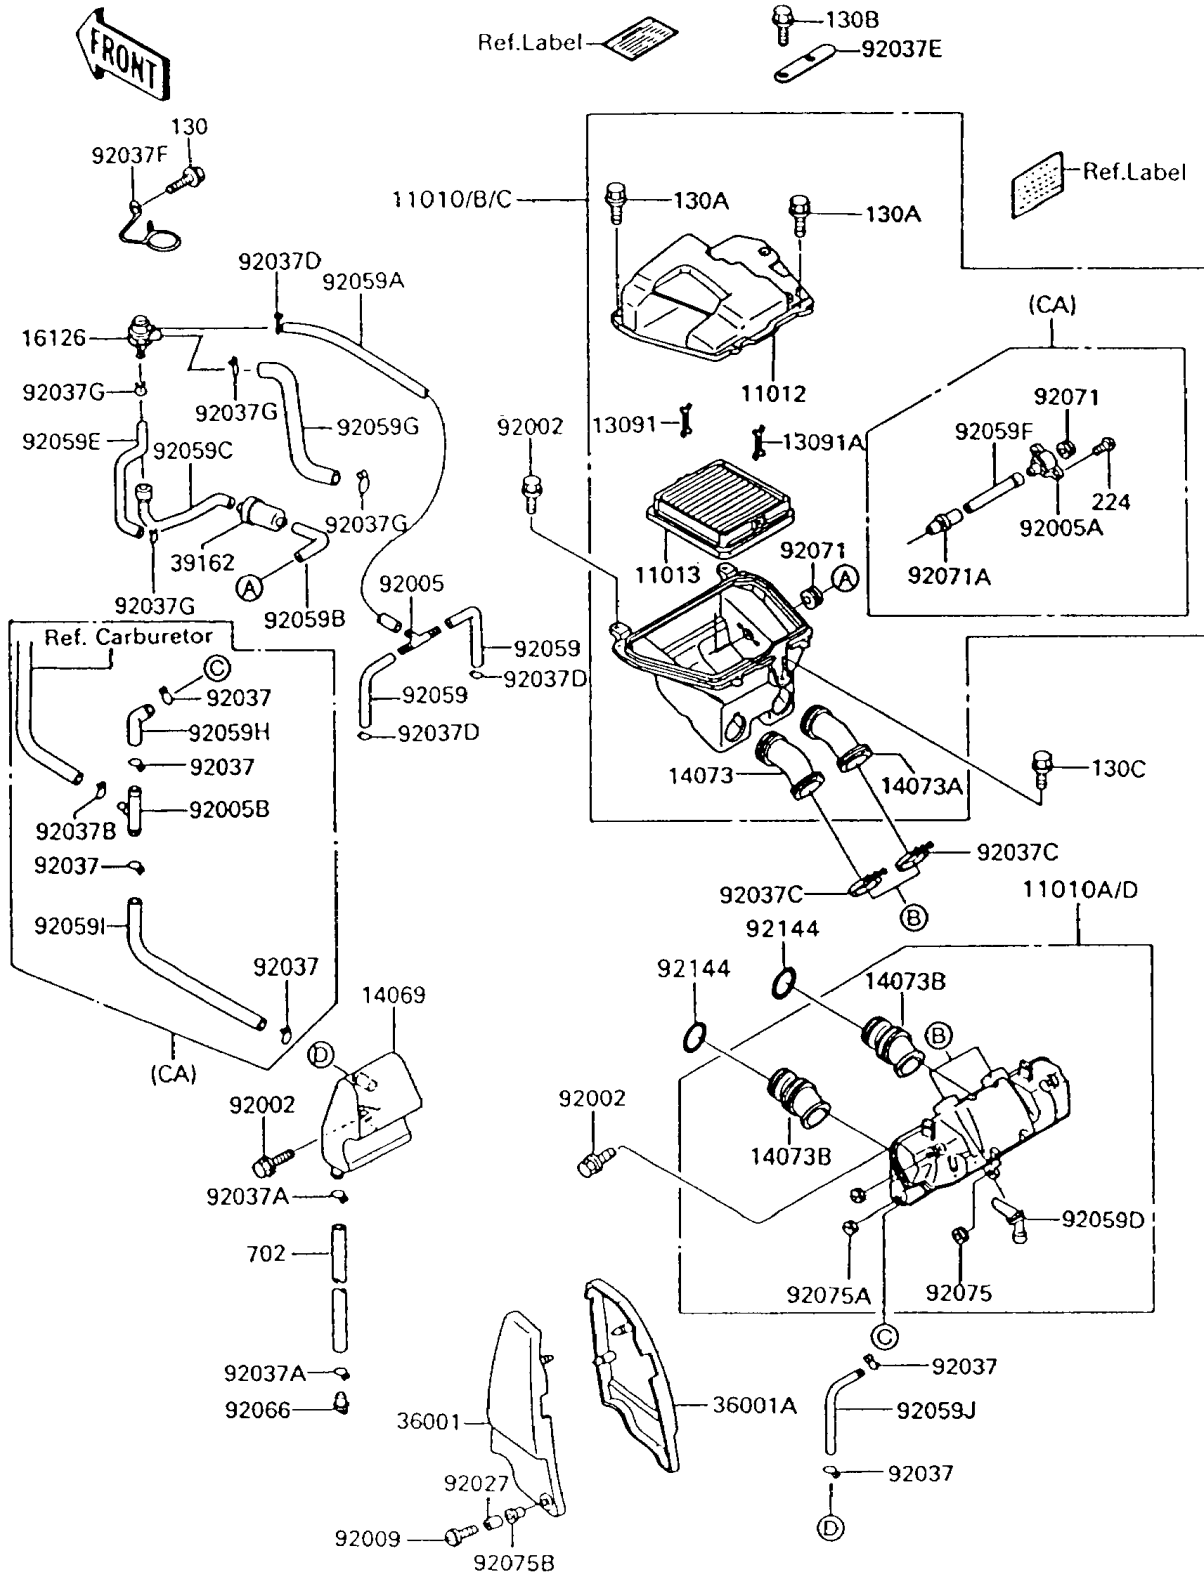

1993 Voyager XII PARTS DIAGRAM

Air Cleaner

E1130

1993 Voyager XII PARTS LIST

Air Cleaner

ITEM NAME	PART NUMBER	QUANTITY
CAP,AIR FILTER (Ref # 11012)	11012-1490	1
ELEMENT-AIR FILTER (Ref # 11013)	11013-1137	1
HOLDER,FR (Ref # 13091)	13091-1420	1
HOLDER,RR (Ref # 13091A)	13091-1432	1
BREATHER,TANK (Ref # 14069)	14069-1053	1
DUCT,LH (Ref # 14073)	14073-1241	1
DUCT,RH (Ref # 14073A)	14073-1242	1
DUCT,CARBURETOR (Ref # 14073B)	14073-1255	4
COVER-SIDE,AIR FILTER,LH (Ref # 36001)	36001-1334	1
COVER-SIDE,AIR FILTER,RH (Ref # 36001A)	36001-1335	1
BOLT,6X16 (Ref # 92002)	92002-1188	5
SCREW,6X22 (Ref # 92009)	92009-1441	2
COLLAR,L=13.1,BLACK (Ref # 92027)	92027-1450	2
CLAMP,TUBE (Ref # 92037A)	92037-147	2
CLAMP (Ref # 92037C)	92037-1554	2
BOLT-FLANGED,6X16 (Ref # 130A)	130B0616	4
BOLT-FLANGED (Ref # 130B)	130D0610	1
CLAMP (Ref # 92037E)	92037-1768	1
TUBE (Ref # 92059D)	92059-1659	1
PLUG,DRAIN (Ref # 92066)	92066-1211	1
DAMPER,FILTER COVER (Ref # 92075)	92075-1126	1
DAMPER (Ref # 92075A)	92075-1470	4
DAMPER,MALE (Ref # 92075B)	92075-174	2
SPRING,AIR FILTER DUCT (Ref # 92144)	92144-1771	4
BOLT-FLANGED,6X14 (Ref # 130C)	130G0614	1
TUBE-RUBBER,7X10X120 (Ref # 702)	702A07120	1
FILTER-ASSY-AIR,UPP (Ref # 11010)	11010-1273	1
FILTER-ASSY-AIR,LWR (Ref # 11010A)	11010-1274	1
FILTER-ASSY-AIR,UPP (Ref # 11010B)	11010-1297	1