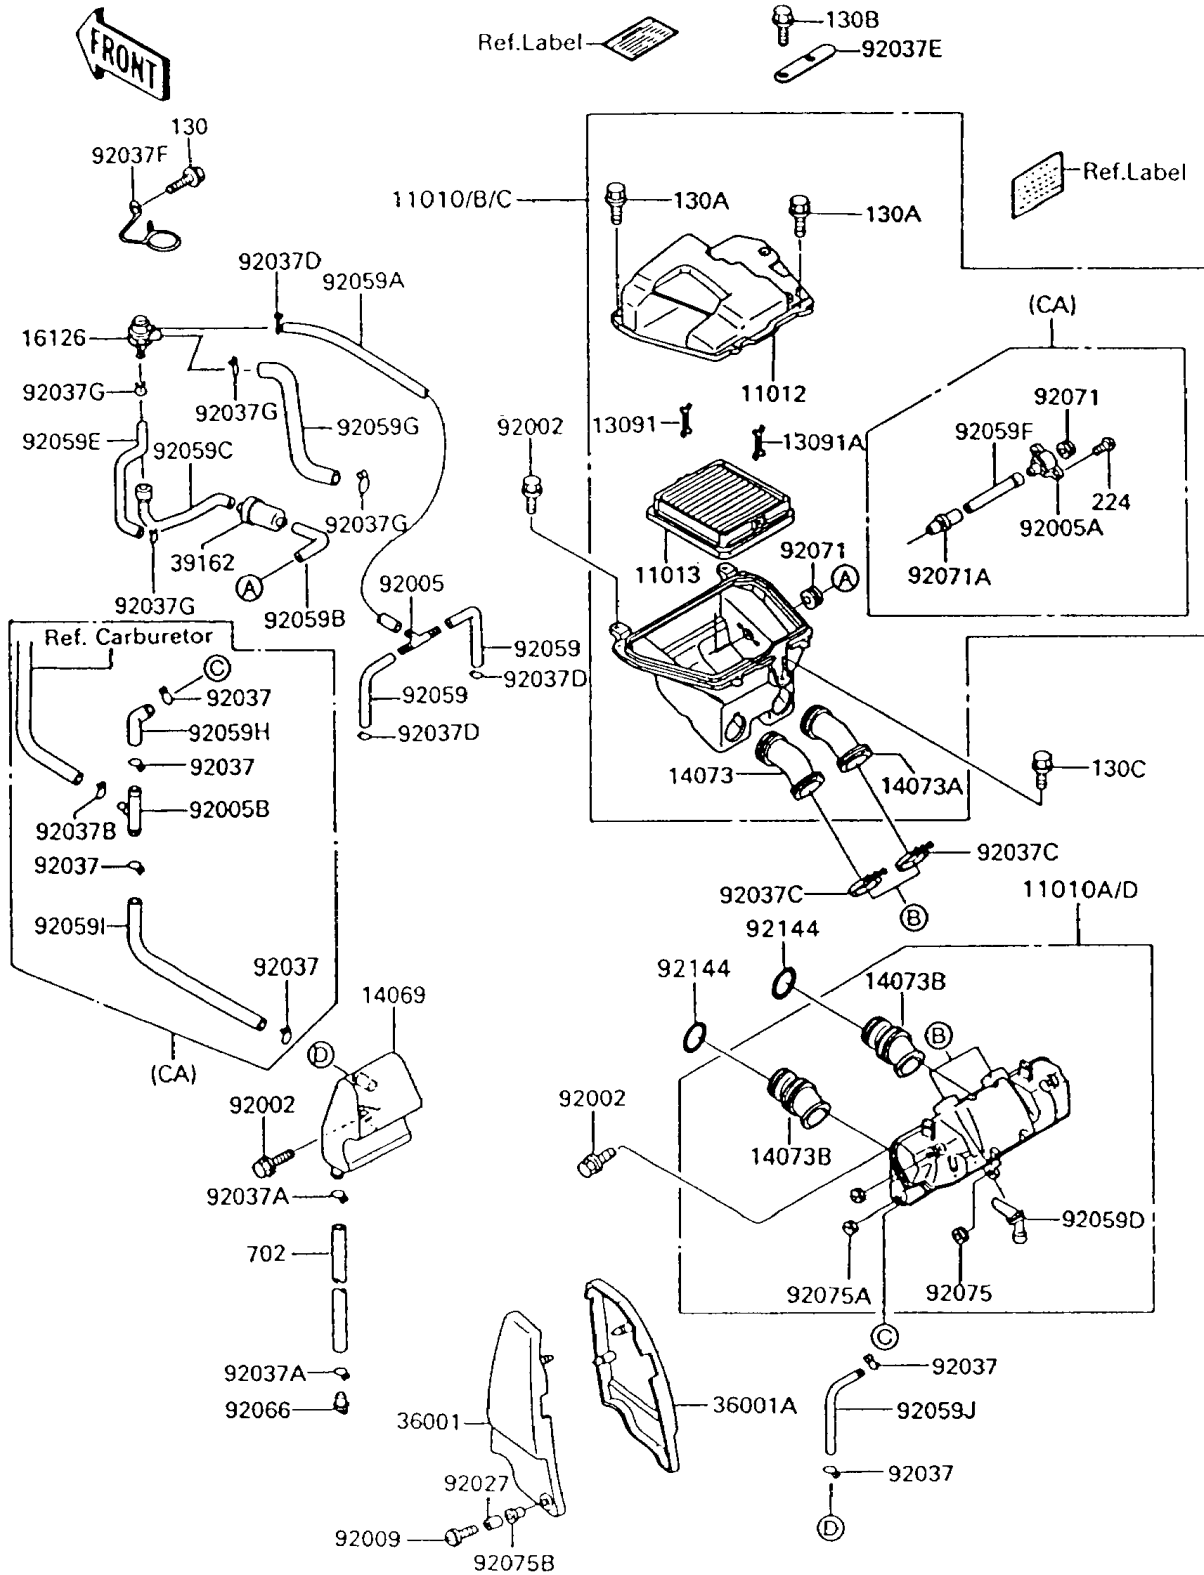

1992 Voyager XII PARTS DIAGRAM

Air Cleaner

E1130

1992 Voyager XII PARTS LIST

Air Cleaner

ITEM NAME	PART NUMBER	QUANTITY
CAP,AIR FILTER (Ref # 11012)	11012-1490	1
ELEMENT-AIR FILTER (Ref # 11013)	11013-1137	1
HOLDER,FR (Ref # 13091)	13091-1420	1
HOLDER,RR (Ref # 13091A)	13091-1432	1
BREATHER,TANK (Ref # 14069)	14069-1053	1
DUCT,LH (Ref # 14073)	14073-1241	1
DUCT,RH (Ref # 14073A)	14073-1242	1
DUCT,CARBURETOR (Ref # 14073B)	14073-1255	4
VALVE,AIR SWITCH (Ref # 16126)	16126-1005	1
COVER-SIDE,AIR FILTER,LH (Ref # 36001)	36001-1334	1
COVER-SIDE,AIR FILTER,RH (Ref # 36001A)	36001-1335	1
SILENCER-INTAKE (Ref # 39162)	39162-1003	1
BOLT,6X16 (Ref # 92002)	92002-1188	5
FITTING,TUBE,T-TYPE (Ref # 92005)	92005-1017	1
SCREW,6X22 (Ref # 92009)	92009-1441	2
COLLAR,L=13.1,BLACK (Ref # 92027)	92027-1450	2
CLAMP,TUBE (Ref # 92037A)	92037-147	2
CLAMP (Ref # 92037C)	92037-1554	2
BOLT-FLANGED,6X12 (Ref # 130)	130B0612	1
BOLT-FLANGED,6X16 (Ref # 130A)	130B0616	4
BOLT-FLANGED (Ref # 130B)	130D0610	1
CLAMP (Ref # 92037D)	92037-1610	3
CLAMP (Ref # 92037E)	92037-1768	1
CLAMP (Ref # 92037F)	92037-1776	1
CLAMP,TUBE (Ref # 92037G)	92037-213	4
TUBE,4X9X155 (Ref # 92059)	92059-1033	2
TUBE,VACUUM,LONG (Ref # 92059A)	92059-1162	1
TUBE (Ref # 92059B)	92059-1657	1
TUBE (Ref # 92059C)	92059-1658	1