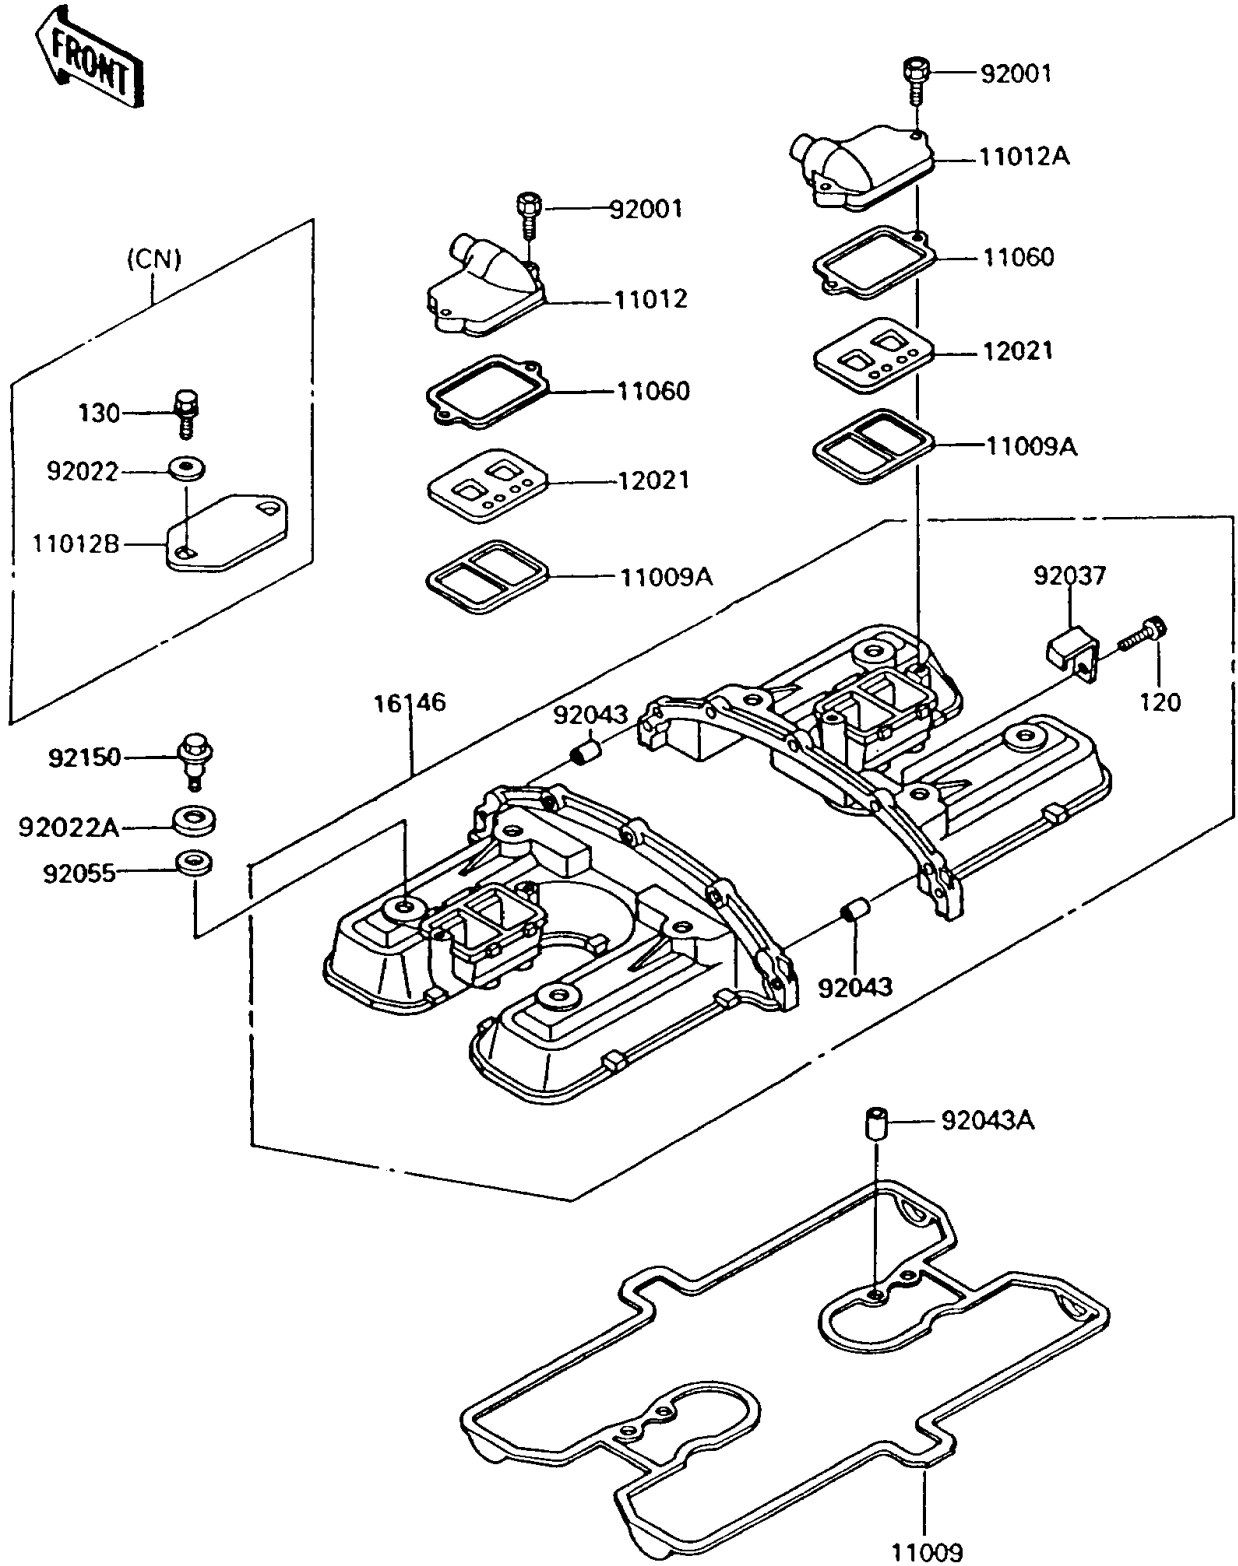

# 1994 Voyager XII PARTS DIAGRAM

Cylinder Head Cover

E1112

# 1994 Voyager XII PARTS LIST

## Cylinder Head Cover

ITEM NAME	PART NUMBER	QUANTITY
BOLT-SOCKET,6X25 (Ref # 120)	120P0625	5
GASKET,CYLINDER HEAD COVER (Ref # 11009)	11009-1559	1
GASKET,REED VALVE (Ref # 11009A)	11009-1905	2
COVER-ASSY,CYLINDER HEAD (Ref # 16146)	16146-1089	1
WASHER,HEAD COVER BOLT (Ref # 92022A)	92022-1637	8
CLAMP (Ref # 92037)	92037-1764	1
PIN,4.2X6X12 (Ref # 92043)	92043-1262	2
PIN,6.2X8X14 (Ref # 92043A)	92043-1263	4
RING-O,HEAD COVER BOLT (Ref # 92055)	92055-1225	8
BOLT,HEAD COVER (Ref # 92150)	92150-1447	8
BOLT-FLANGED (Ref # 130)	130B0614	4
CAP,REED VALVE,LH (Ref # 11012)	11012-1487	1
CAP,REED VALVE,RH (Ref # 11012A)	11012-1488	1
CAP,REED VALVE (Ref # 11012B)	11012-1530	2
GASKET,REED VALVE (Ref # 11060)	11060-1096	2
VALVE-ASSY-REED (Ref # 12021)	12021-1053	2
BOLT,FLANGED,6X22 (Ref # 92001)	92001-1352	4
WASHER,6.5X20X1.6 (Ref # 92022)	92022-125	4