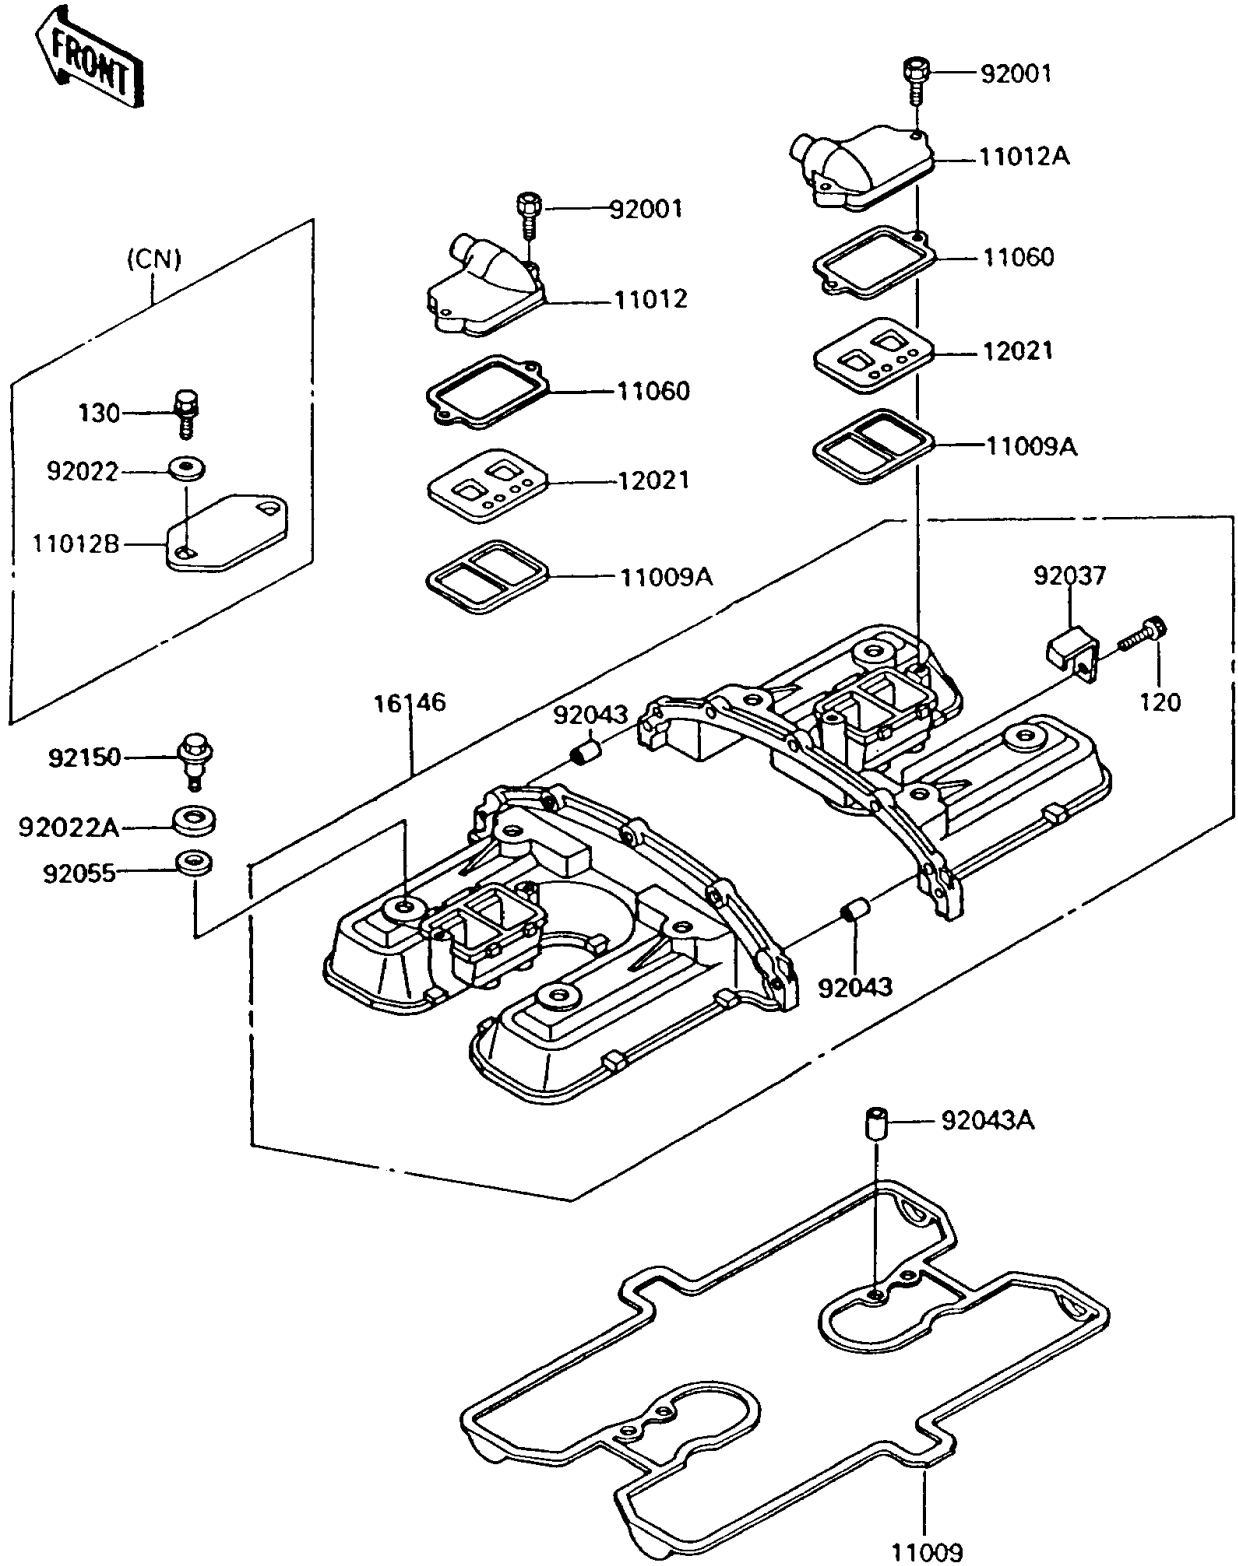

# 1992 Voyager XII PARTS DIAGRAM

Cylinder Head Cover

E1112

# 1992 Voyager XII PARTS LIST

## Cylinder Head Cover

ITEM NAME	PART NUMBER	QUANTITY
BOLT-SOCKET,6X25 (Ref # 120)	120P0625	5
GASKET,CYLINDER HEAD COVER (Ref # 11009)	11009-1559	1
GASKET,REED VALVE (Ref # 11009A)	11009-1905	2
CAP,REED VALVE,LH (Ref # 11012)	11012-1487	1
CAP,REED VALVE,RH (Ref # 11012A)	11012-1488	1
GASKET,REED VALVE (Ref # 11060)	11060-1096	2
VALVE-ASSY-REED (Ref # 12021)	12021-1053	2
COVER-ASSY,CYLINDER HEAD (Ref # 16146)	16146-1089	1
BOLT,FLANGED,6X22 (Ref # 92001)	92001-1352	4
WASHER,HEAD COVER BOLT (Ref # 92022A)	92022-1637	8
CLAMP (Ref # 92037)	92037-1764	1
PIN,4.2X6X12 (Ref # 92043)	92043-1262	2
PIN,6.2X8X14 (Ref # 92043A)	92043-1263	4
RING-O,HEAD COVER BOLT (Ref # 92055)	92055-1225	8
BOLT,HEAD COVER (Ref # 92150)	92150-1447	8