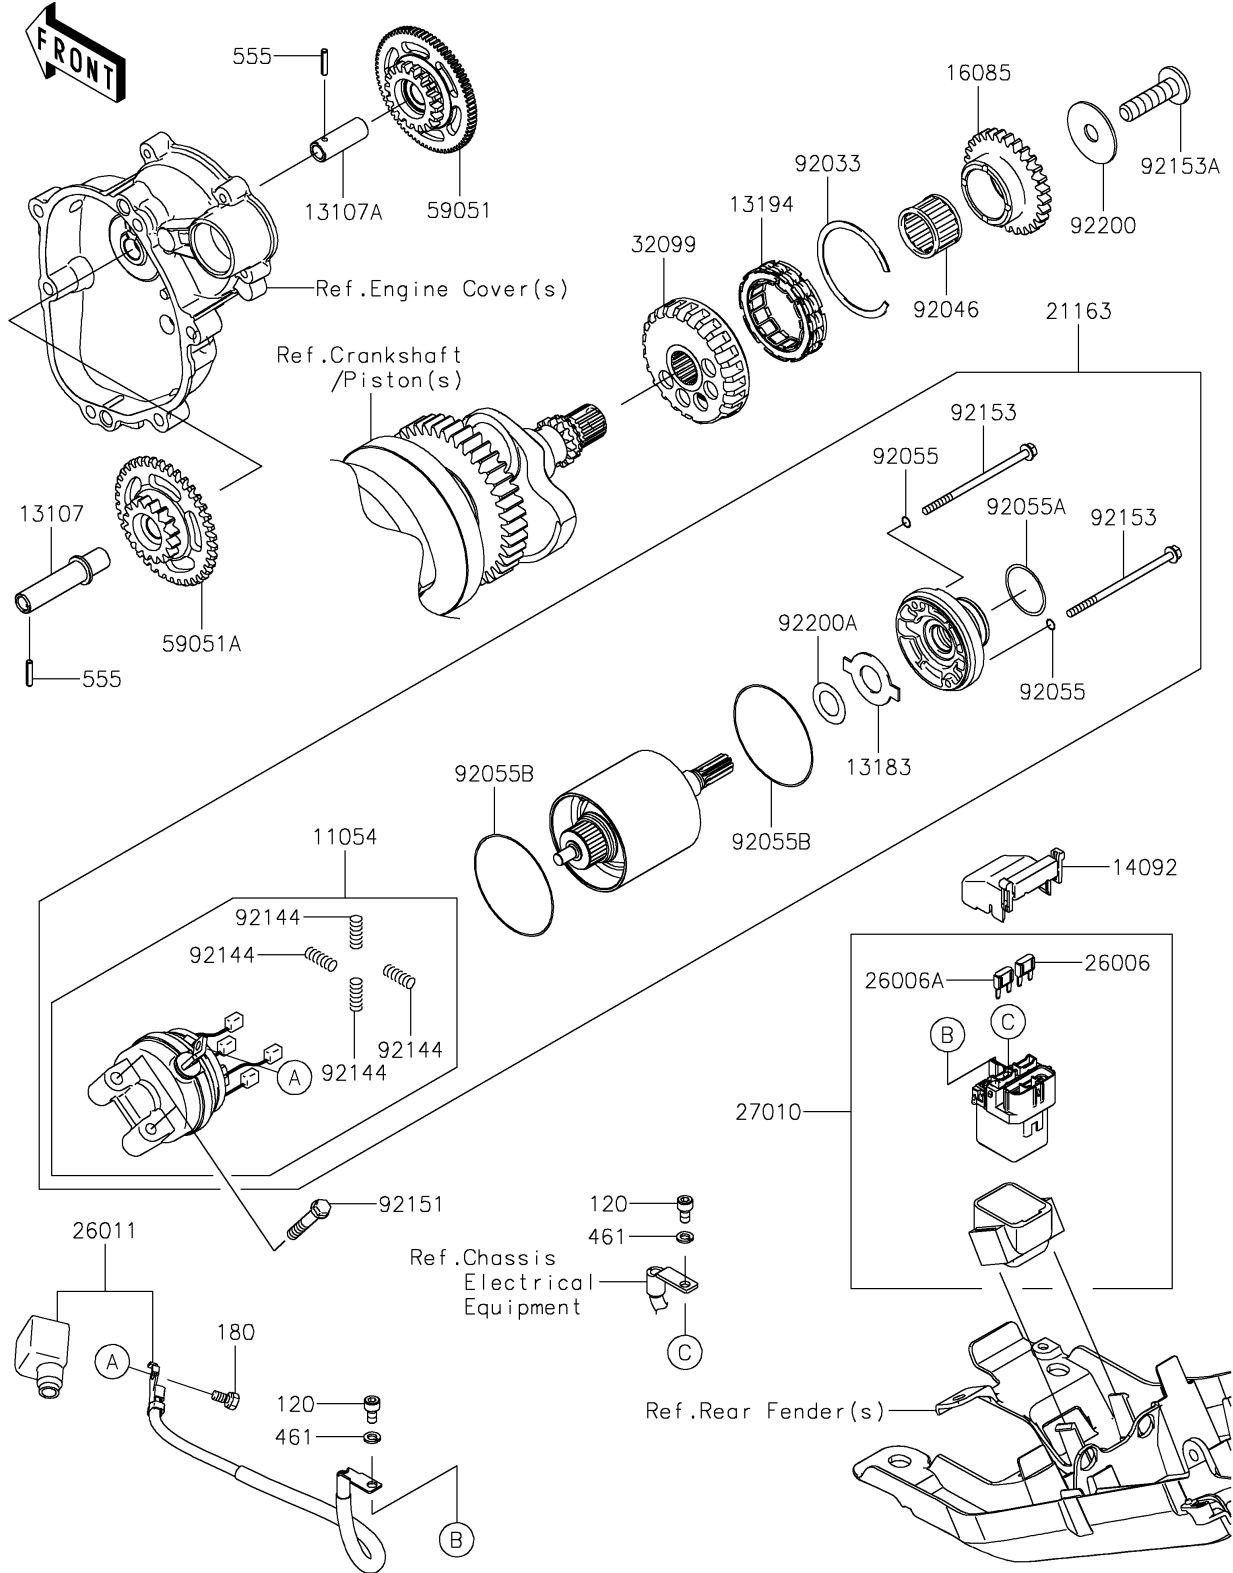

2023 NINJA[®] ZX[™]-6R PARTS DIAGRAM

Starter Motor

E1840

2023 NINJA® ZX™ -6R PARTS LIST

Starter Motor

ITEM NAME	PART NUMBER	QUANTITY
BRACKET (Ref # 11054)	11054-1175	1
SHAFT,ONEWAY CLUTCH SIDE (Ref # 13107)	13107-0168	1
SHAFT,STARTER SIDE (Ref # 13107A)	13107-0174	1
PLATE (Ref # 13183)	13183-1460	1
CLUTCH-ONEWAY (Ref # 13194)	13194-3705	1
COVER (Ref # 14092)	14092-0109	1
GEAR,29T (Ref # 16085)	16085-0101	1
STARTER-ELECTRIC (Ref # 21163)	21163-0734	1
FUSE,MINI BLADE,15A,BLUE (Ref # 26006)	26006-0001	1
FUSE,MINI BLADE,30A,GREEN (Ref # 26006A)	26006-1080	1
WIRE-LEAD (Ref # 26011)	26011-1885	1
SWITCH,MAGNETIC (Ref # 27010)	27010-0794	1
CASE,STARTER CLUTCH (Ref # 32099)	32099-0026	1
GEAR-SPUR,STARTER SIDE (Ref # 59051)	59051-0094	1
GEAR-SPUR,ONEWAY CLUTCH SIDE (Ref # 59051A)	59051-0728	1
RING-SNAP (Ref # 92033)	92033-3731	1
BEARING-NEEDLE,RS263020 (Ref # 92046)	92046-0004	1
RING-O,STARTER (Ref # 92055)	92055-0013	2
RING-O (Ref # 92055A)	92055-0126	1
RING-O (Ref # 92055B)	92055-1455	2
SPRING,BRUSH (Ref # 92144)	92144-1423	4
BOLT,6X35 (Ref # 92151)	92151-1874	2
BOLT (Ref # 92153)	92153-0405	2
BOLT,TORX,10X38 (Ref # 92153A)	92153-1521	1
WASHER,10.5X37X1.6 (Ref # 92200)	92200-0238	1
WASHER (Ref # 92200A)	92200-1019	1
BOLT-SOCKET,5X10 (Ref # 120)	120CB0510	2
BOLT-UPSET-WS,5X10 (Ref # 180)	180BA0510	1
WASHER-SPRING,5MM (Ref # 461)	461DB0500	2

2023 NINJA® ZX™-6R PARTS LIST

Starter Motor

ITEM NAME	PART NUMBER	QUANTITY
PIN-SPRING,3X16 (Ref # 555)	555A0316	2