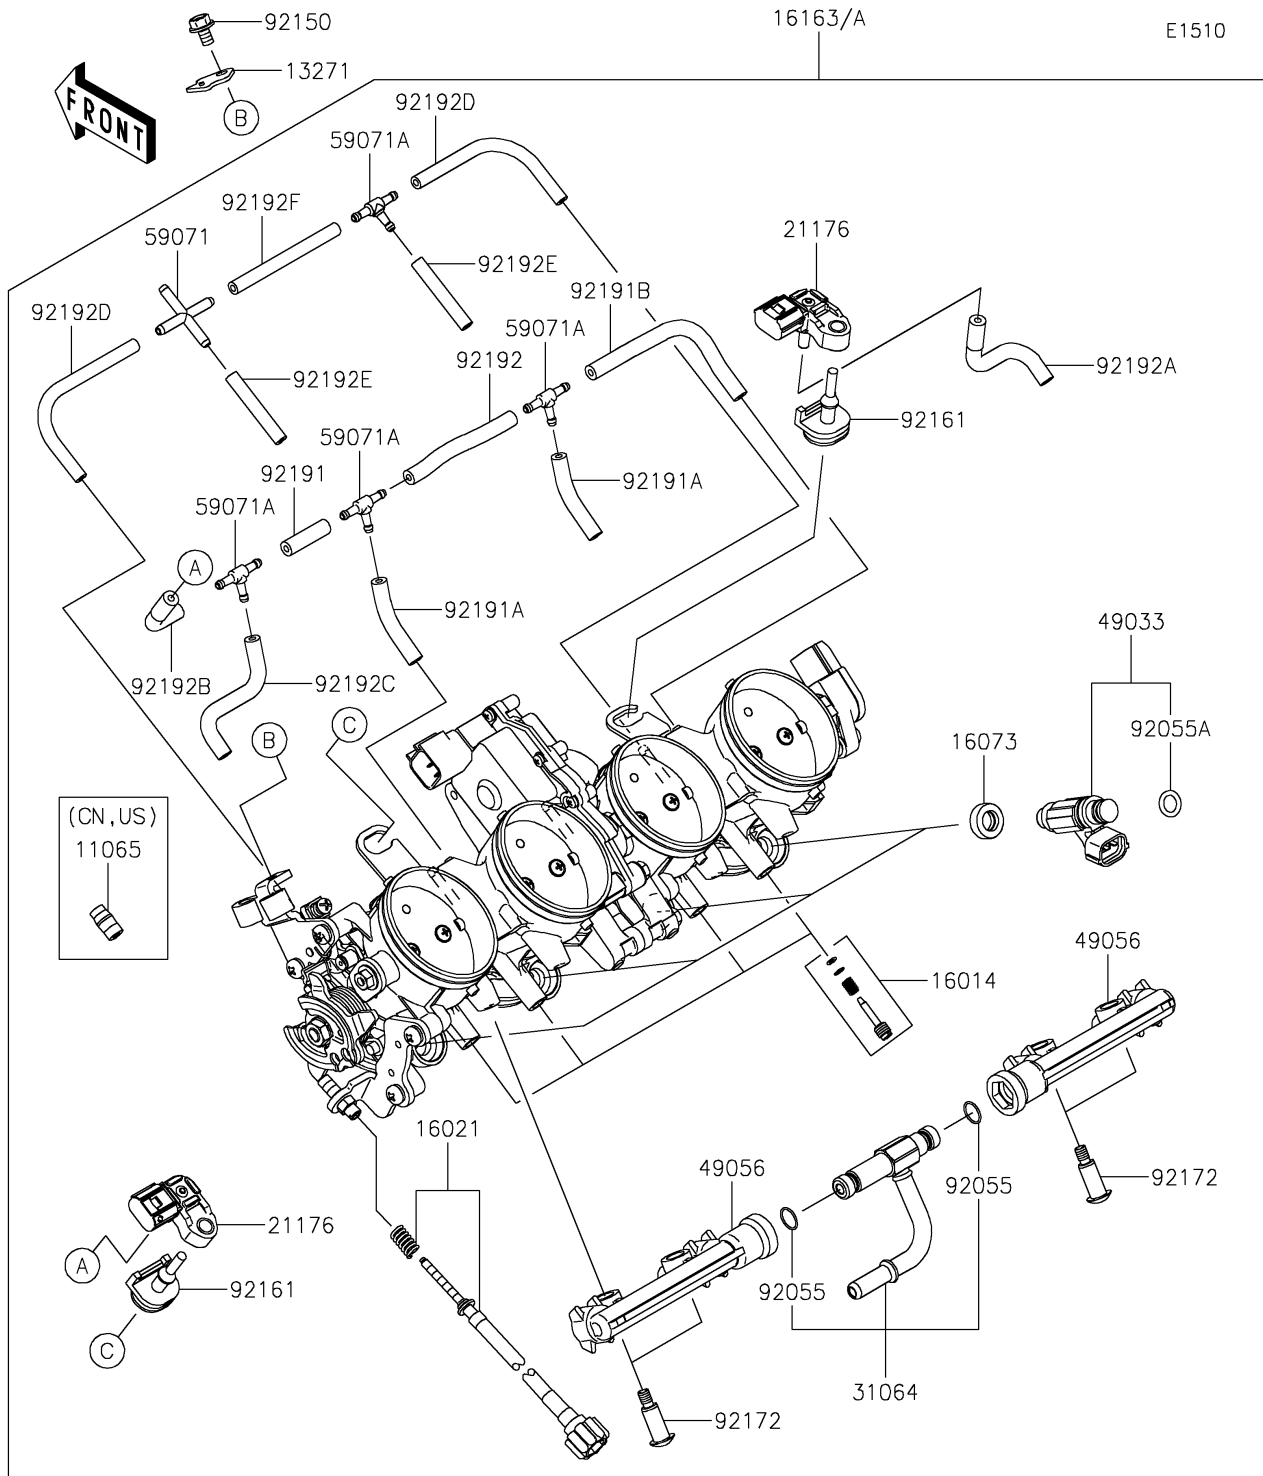

2023 Ninja ZX-6R (CA) PARTS DIAGRAM

Throttle

2023 Ninja ZX-6R (CA) PARTS LIST

Throttle

ITEM NAME	PART NUMBER	QUANTITY
PLATE (Ref # 13271)	13271-0559	1
SCREW-PILOT AIR (Ref # 16014)	16014-0002	4
SCREW-THROTTLE STOP (Ref # 16021)	16021-0028	1
INSULATOR (Ref # 16073)	16073-3707	4
SENSOR,PRESSURE (Ref # 21176)	21176-0111	2
PIPE-COMP (Ref # 31064)	31064-0622	1
NOZZLE-INJECTION (Ref # 49033)	49033-0012	4
PIPE-INJECTION (Ref # 49056)	49056-0014	2
RING-O (Ref # 92055)	92055-0064	2
RING-O,INJECTION NOZZLE (Ref # 92055A)	92055-1622	4
BOLT,5X8 (Ref # 92150)	92150-1406	1
DAMPER (Ref # 92161)	92161-0673	2
CLAMP (Ref # 92171)	92171-0359	1
SCREW,PIPE INJECTION (Ref # 92172)	92172-0064	4
TUBE,3X7X25 (Ref # 92191)	92191-0020	1
TUBE,3X7X40 (Ref # 92191A)	92191-0022	2
TUBE,3X7X100 (Ref # 92191B)	92191-0023	1
TUBE,3X7X72 (Ref # 92192)	92192-0739	1
TUBE,THROBO RH-SENSOR (Ref # 92192A)	92192-0840	1
TUBE,THROBO LH-JOINT (Ref # 92192B)	92192-0841	1
TUBE,SENSOR-JOINT (Ref # 92192C)	92192-0842	1