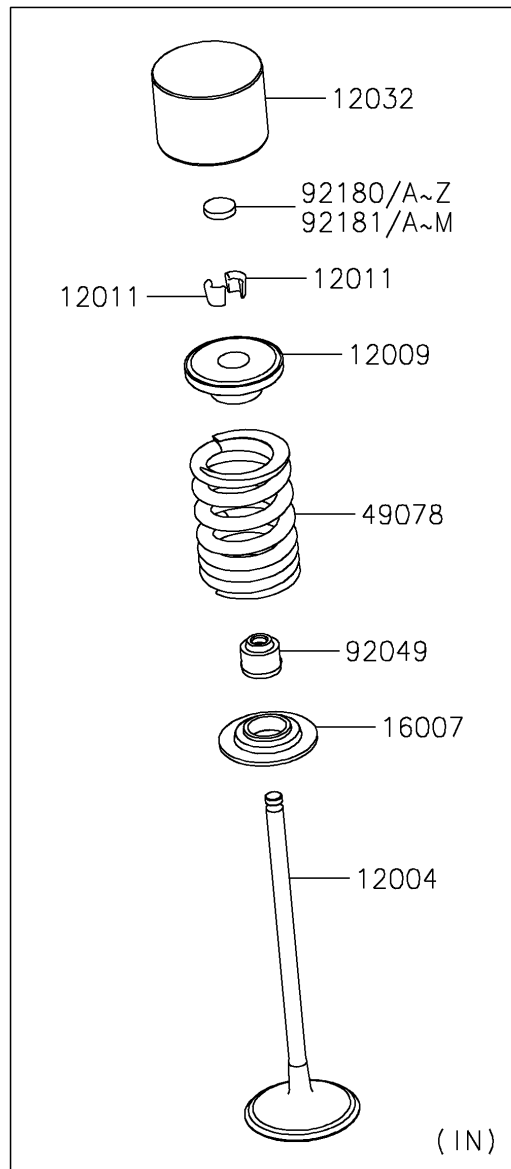

# 2023 Ninja ZX-6R (CA) PARTS DIAGRAM

Valve(s)

E1210

## 2023 Ninja ZX-6R (CA) PARTS LIST

Valve(s)

| ITEM NAME                   | PART NUMBER | QUANTITY |
|-----------------------------|-------------|----------|
| SHIM,T=1.725 (Ref # 92180Q) | 92180-0125  | AR       |
| SHIM,T=1.750 (Ref # 92180R) | 92180-0126  | AR       |
| SHIM,T=1.775 (Ref # 92180S) | 92180-0127  | AR       |
| SHIM,T=1.800 (Ref # 92180T) | 92180-0128  | AR       |
| SHIM,T=1.825 (Ref # 92180U) | 92180-0129  | AR       |
| SHIM,T=1.850 (Ref # 92180V) | 92180-0130  | AR       |
| SHIM,T=1.875 (Ref # 92180W) | 92180-0131  | AR       |
| SHIM,T=1.900 (Ref # 92180X) | 92180-0132  | AR       |
| SHIM,T=1.925 (Ref # 92180Y) | 92180-0133  | AR       |
| SHIM,T=1.950 (Ref # 92180Z) | 92180-0134  | AR       |
| SHIM,T=1.975 (Ref # 92181)  | 92180-0135  | AR       |
| SHIM,T=2.000 (Ref # 92181A) | 92180-0136  | AR       |
| SHIM,T=2.025 (Ref # 92181B) | 92180-0137  | AR       |
| SHIM,T=2.050 (Ref # 92181C) | 92180-0138  | AR       |
| SHIM,T=2.075 (Ref # 92181D) | 92180-0139  | AR       |
| SHIM,T=2.100 (Ref # 92181E) | 92180-0140  | AR       |
| SHIM,T=2.125 (Ref # 92181F) | 92180-0141  | AR       |
| SHIM,T=2.150 (Ref # 92181G) | 92180-0142  | AR       |
| SHIM,T=2.175 (Ref # 92181H) | 92180-0143  | AR       |
| SHIM,T=2.200 (Ref # 92181I) | 92180-0144  | AR       |
| SHIM,T=2.225 (Ref # 92181J) | 92180-0145  | AR       |
| SHIM,T=2.250 (Ref # 92181K) | 92180-0146  | AR       |
| SHIM,T=2.275 (Ref # 92181L) | 92180-0147  | AR       |
| SHIM,T=2.300 (Ref # 92181M) | 92180-0148  | AR       |