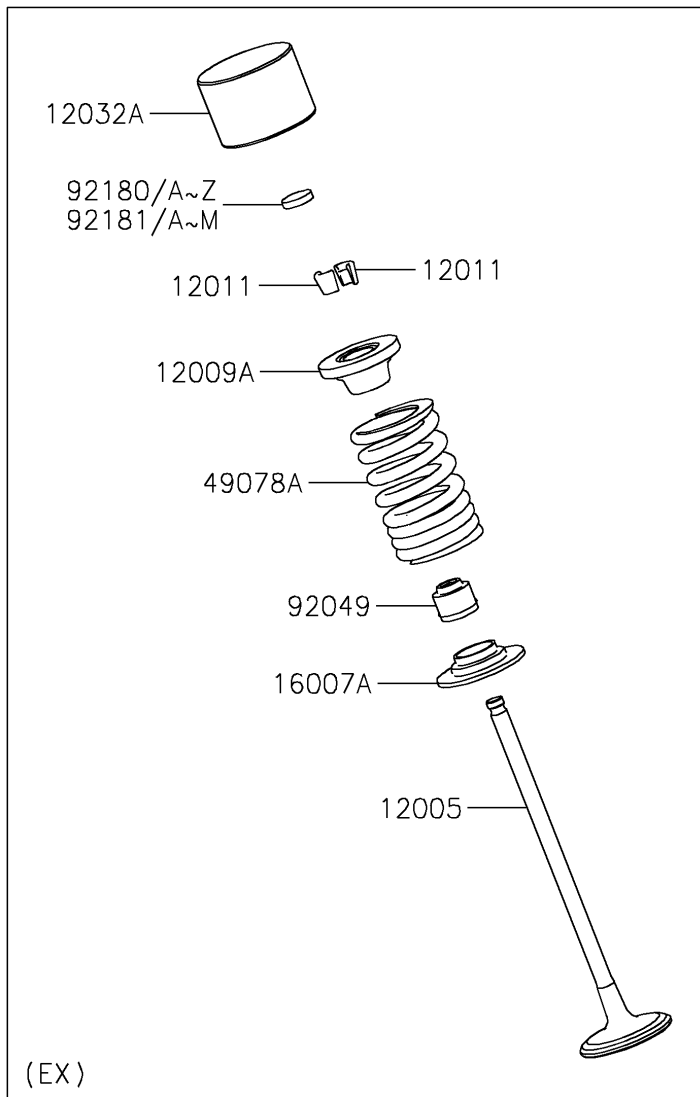

# 2023 Ninja ZX-6R (CA) PARTS DIAGRAM

Valve(s)

E1210