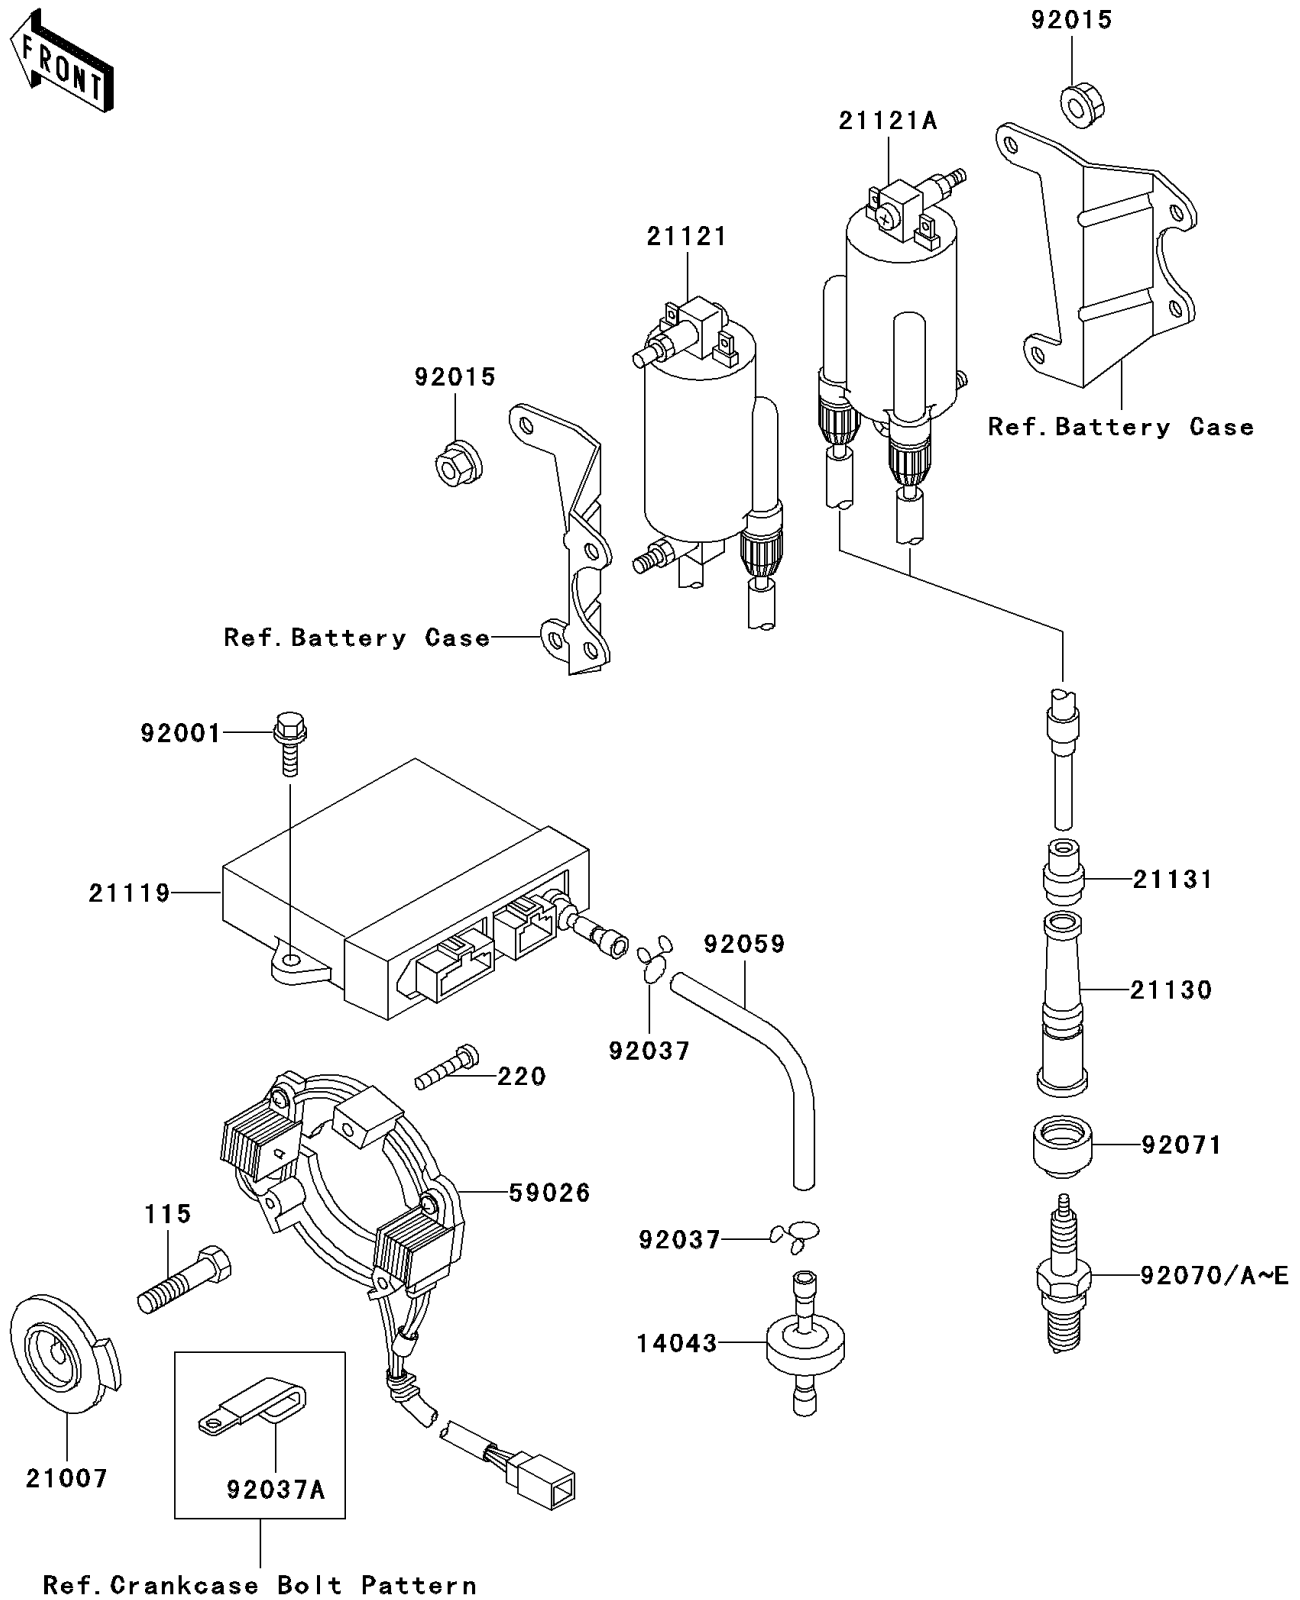

# 2003 Voyager XII PARTS DIAGRAM

Ignition System

E1830

## 2003 Voyager XII PARTS LIST

### Ignition System

ITEM NAME	PART NUMBER	QUANTITY
BOLT-SMALL-UPSET,8X30 (Ref # 115)	115G0830	1
SCREW-PAN-CROS,5X25 (Ref # 220)	220B0525	3
FILTER (Ref # 14043)	14043-1060	1
ROTOR,PULSING COIL (Ref # 21007)	21007-1137	1
IGNITER (Ref # 21119)	21119-1248	1
COIL-IGNITION,#1&4 (Ref # 21121)	21121-1142	1
COIL-IGNITION,#2&3 (Ref # 21121A)	21121-1143	1
CAP-SPARK PLUG (Ref # 21130)	21130-019	4
GROMMET,HIGH TENSION (Ref # 21131)	21131-005	4
COIL-PULSING (Ref # 59026)	59026-1082	1
BOLT,6X20 (Ref # 92001)	92001-1091	2
NUT,FLANGED,6MM (Ref # 92015)	92015-1193	4
CLAMP,TUBE (Ref # 92037)	92037-1482	2
CLAMP,L=45 (Ref # 92037A)	92037-1539	1
TUBE,3X7X140 (Ref # 92059)	92059-1687	1
PLUG-SPARK,DPR8EA-9(NGK) (Ref # 92070)	92070-1065	4
PLUG-SPARK,DPR9EA-9(NGK) (Ref # 92070A)	92070-1068	4
PLUG-SPARK,X24EPR-U9(ND) (Ref # 92070B)		4
PLUG-SPARK,X27EPR-U9(ND) (Ref # 92070C)		4
PLUG-SPARK,X22EPR-U9(ND) (Ref # 92070D)		4
PLUG-SPARK,DPR7EA9(NGK) (Ref # 92070E)	92070-1125	4
GROMMET,PLUG CAP (Ref # 92071)	92071-1124	4