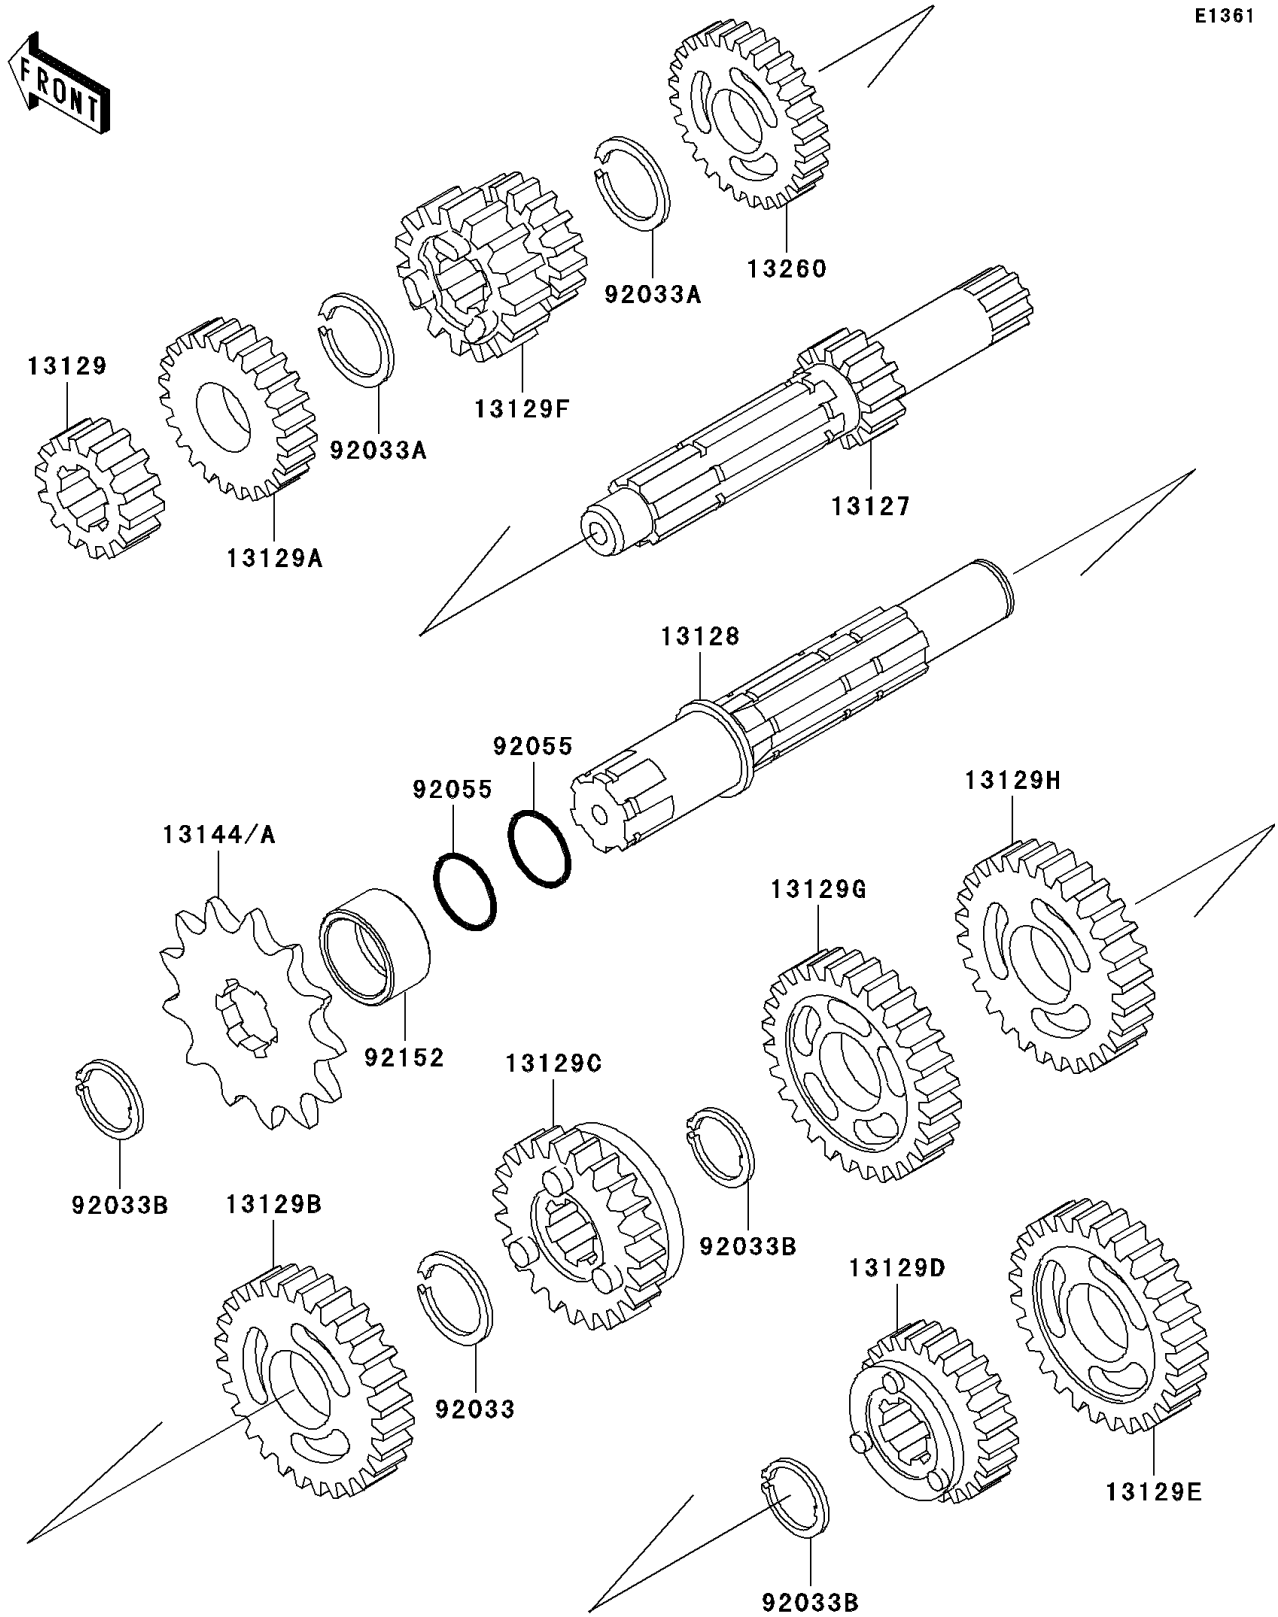

# 2008 KX™ 65 PARTS DIAGRAM

Transmission

E1361

## 2008 KX™ 65 PARTS LIST

### Transmission

ITEM NAME	PART NUMBER	QUANTITY
SHAFT-TRANSMISSION INPUT,13T (Ref # 13127)	13127-1105	1
SHAFT-TRANSMISSION OUTPUT (Ref # 13128)	13128-0016	1
GEAR,INPUT 2ND,16T (Ref # 13129)	13129-1215	1
GEAR,INPUT 5TH,23T (Ref # 13129A)	13129-1343	1
GEAR,OUTPUT 2ND,34T (Ref # 13129B)	13129-1345	1
GEAR,OUTPUT 5TH,28T (Ref # 13129C)	13129-1348	1
GEAR,OUTPUT TOP,26T (Ref # 13129D)	13129-1349	1
GEAR,OUTPUT LOW,37T (Ref # 13129E)	13129-1515	1
GEAR,INPUT 3RD&4TH,21T&18T (Ref # 13129F)	13129-1611	1
GEAR,OUTPUT 4TH,30T (Ref # 13129G)	13129-1612	1
GEAR,OUTPUT 3RD,31T (Ref # 13129H)	13129-1654	1
SPROCKET-OUTPUT,14T (Ref # 13144)	13144-1022	1
SPROCKET-OUTPUT,13T (Ref # 13144A)	13144-1023	1
GEAR,INPUT TOP,24T (Ref # 13260)	13260-1542	1
RING-SNAP,18MM (Ref # 92033)	92033-029	1
RING-SNAP,17MM (Ref # 92033A)	92033-1060	2
RING-SNAP,18MM (Ref # 92033B)	92033-1079	3
RING-O,17.5X1.5 (Ref # 92055)	92055-022	2
COLLAR,20X25X12.9 (Ref # 92152)	92152-0195	1