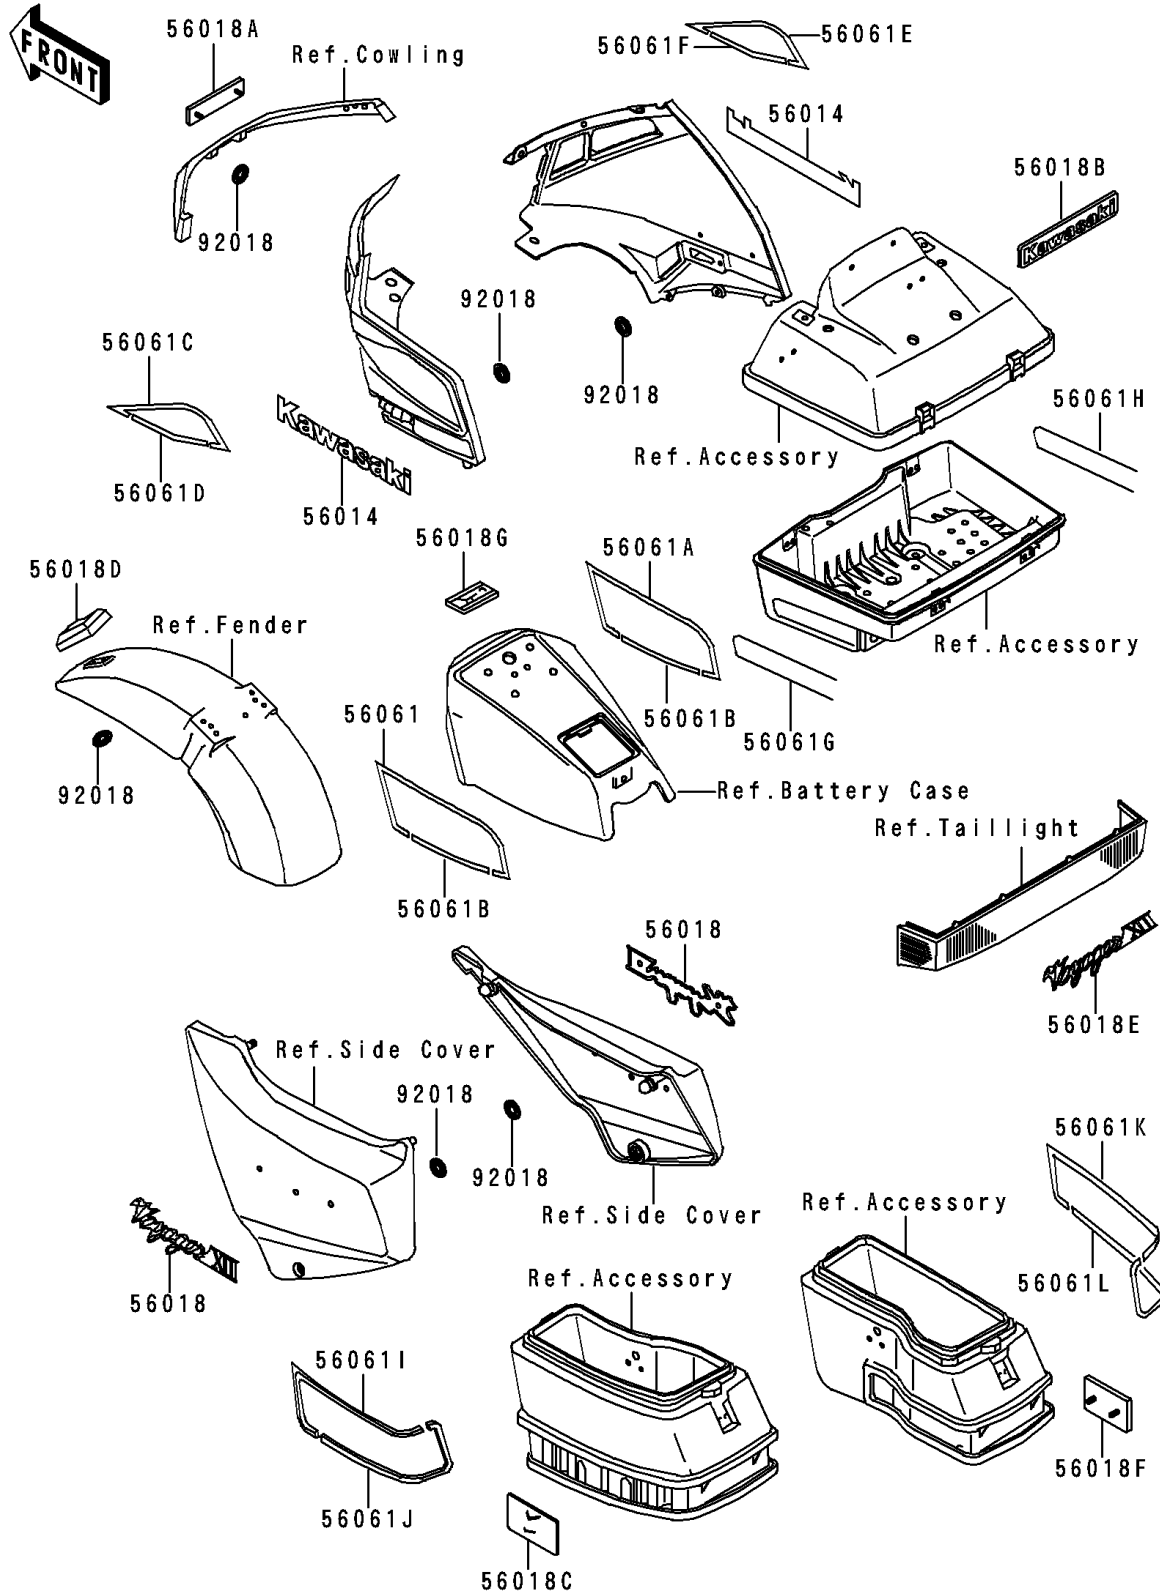

1997 Voyager XII PARTS DIAGRAM

Decals(ZG1200-B11)

F2861A

1997 Voyager XII PARTS LIST

Decals(ZG1200-B11)

ITEM NAME	PART NUMBER	QUANTITY
EMBLEM,COWLING,KAWASAKI (Ref # 56014)	56014-1133	2
MARK,SIDE COVER (Ref # 56018)	56018-1857	2
MARK,WINDSHIELD COVER,KAWASAKI (Ref # 56018A)	56018-1858	1
MARK,TRUNK COVER,KAWASAKI (Ref # 56018B)	56018-1859	1
MARK,SIDE BAG,LH (Ref # 56018C)	56018-1860	1
MARK,FRONT FENDER (Ref # 56018D)	56018-1861	1
MARK,TAIL LAMP (Ref # 56018E)	56018-1862	1
MARK,SIDE BAG,RH (Ref # 56018F)	56018-1882	1
MARK,CRUISE CONTROL SWITCH (Ref # 56018G)	56018-1982	1
PATTERN,TANK COVER,LH,TOP (Ref # 56061)	56061-1512	1
PATTERN,TANK COVER,RH,TOP (Ref # 56061A)	56061-1513	1
PATTERN,TANK COVER,L&R,BOTTOM (Ref # 56061B)	56061-1514	2
PATTERN,UPP COWLING,LH,TOP (Ref # 56061C)	56061-1515	1
PATTERN,UPP COWLING,LH,BOTTOM (Ref # 56061D)	56061-1516	1
PATTERN,UPP COWLING,RH,TOP (Ref # 56061E)	56061-1517	1
PATTERN,UPP COWLING,RH,BOTTOM (Ref # 56061F)	56061-1518	1
PATTERN,CENTER BAG BODY,LH (Ref # 56061G)	56061-1519	1
PATTERN,CENTER BAG BODY,RH (Ref # 56061H)	56061-1520	1
PATTERN,SIDE BAG BODY,LH,TOP (Ref # 56061I)	56061-1521	1
PATTERN,SIDE BAG BODY,LH,BOTTO (Ref # 56061J)	56061-1522	1
PATTERN,SIDE BAG BODY,RH,TOP (Ref # 56061K)	56061-1523	1
PATTERN,SIDE BAG BODY,RH,BOTTO (Ref # 56061L)	56061-1524	1
NUT,PUSH,3MM (Ref # 92018)	92018-005	14