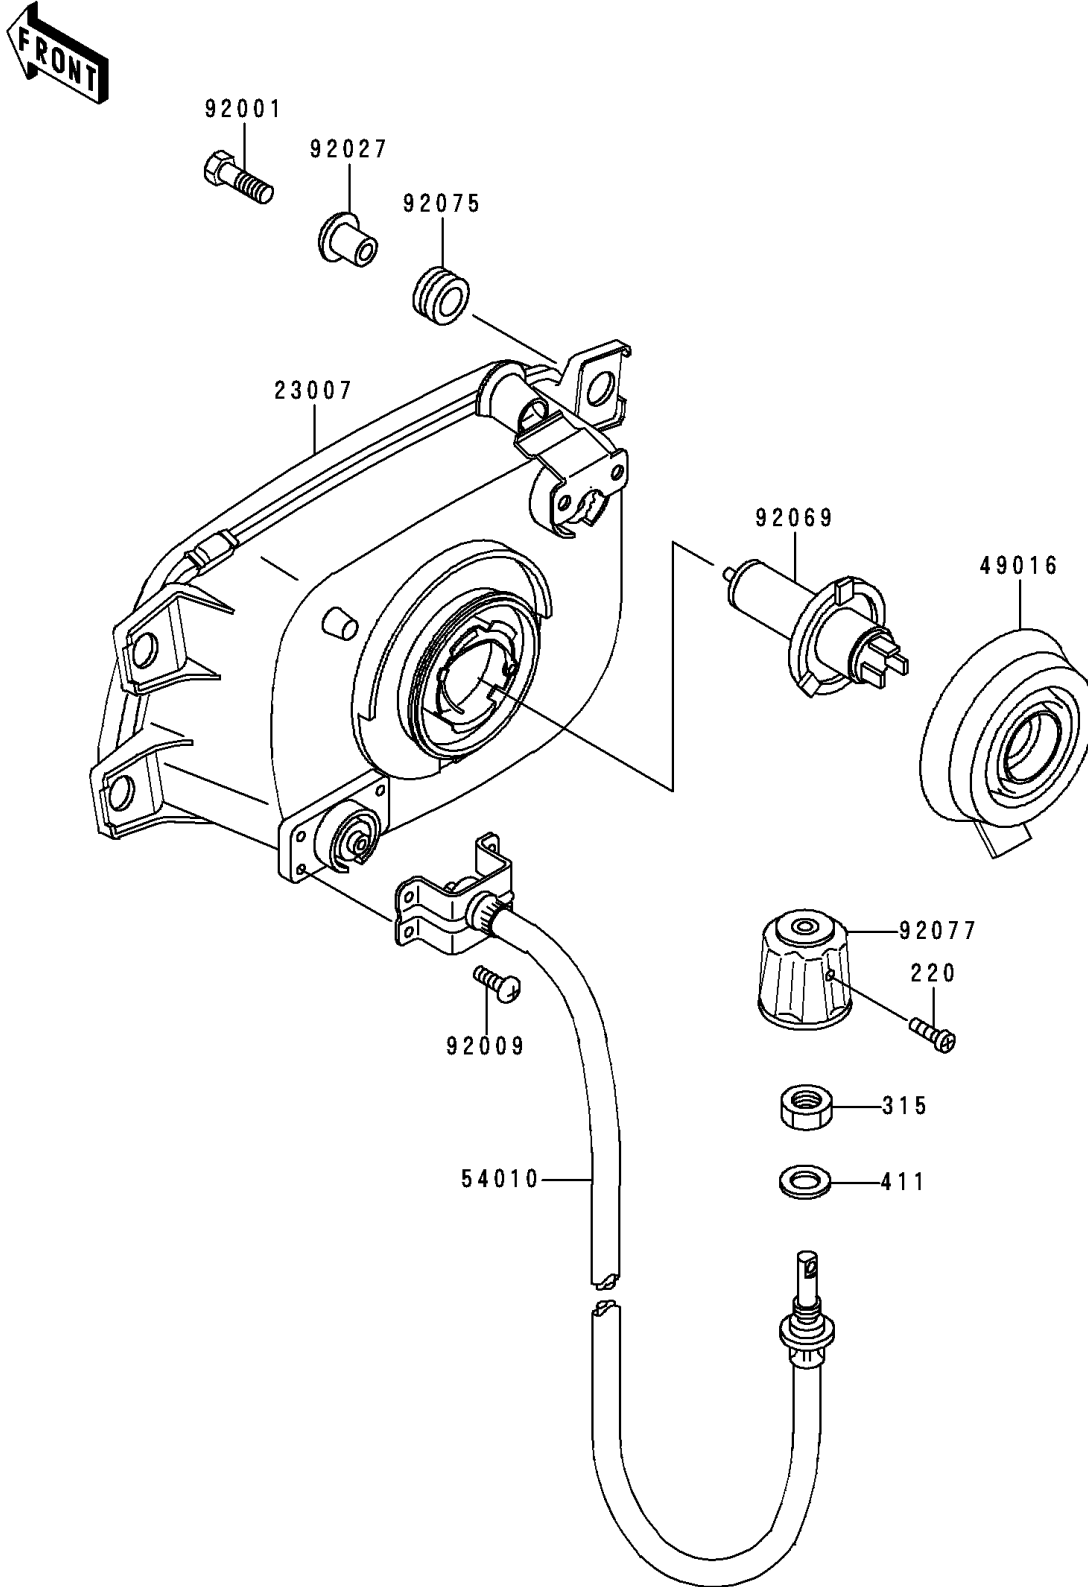

1997 Voyager XII PARTS DIAGRAM

Headlight(s)

F2710

1997 Voyager XII PARTS LIST

Headlight(s)

ITEM NAME	PART NUMBER	QUANTITY
SCREW-PAN-CROS (Ref # 220)	220C0312	1
NUT-HEX-FINE (Ref # 315)	315C1200	1
WASHER-PLAIN (Ref # 411)	411F1200	1
LENS-COMP,HEAD LAMP (Ref # 23007)	23007-1144	1
COVER-SEAL,HEAD LAMP (Ref # 49016)	49016-1108	1
CABLE,HEAD LAMP (Ref # 54010)	54010-1058	1
BOLT,6X25 (Ref # 92001)	92001-1284	4
SCREW,TAPPING,4X14 (Ref # 92009)	92009-1340	4
COLLAR,L=13.1 (Ref # 92027)	92027-251	4
BULB,12V 60/55W,H4 (Ref # 92069)	92069-1002	1
DAMPER (Ref # 92075)	92075-1690	4
KNOB,HEAD LAMP CABLE (Ref # 92077)	92077-1064	1