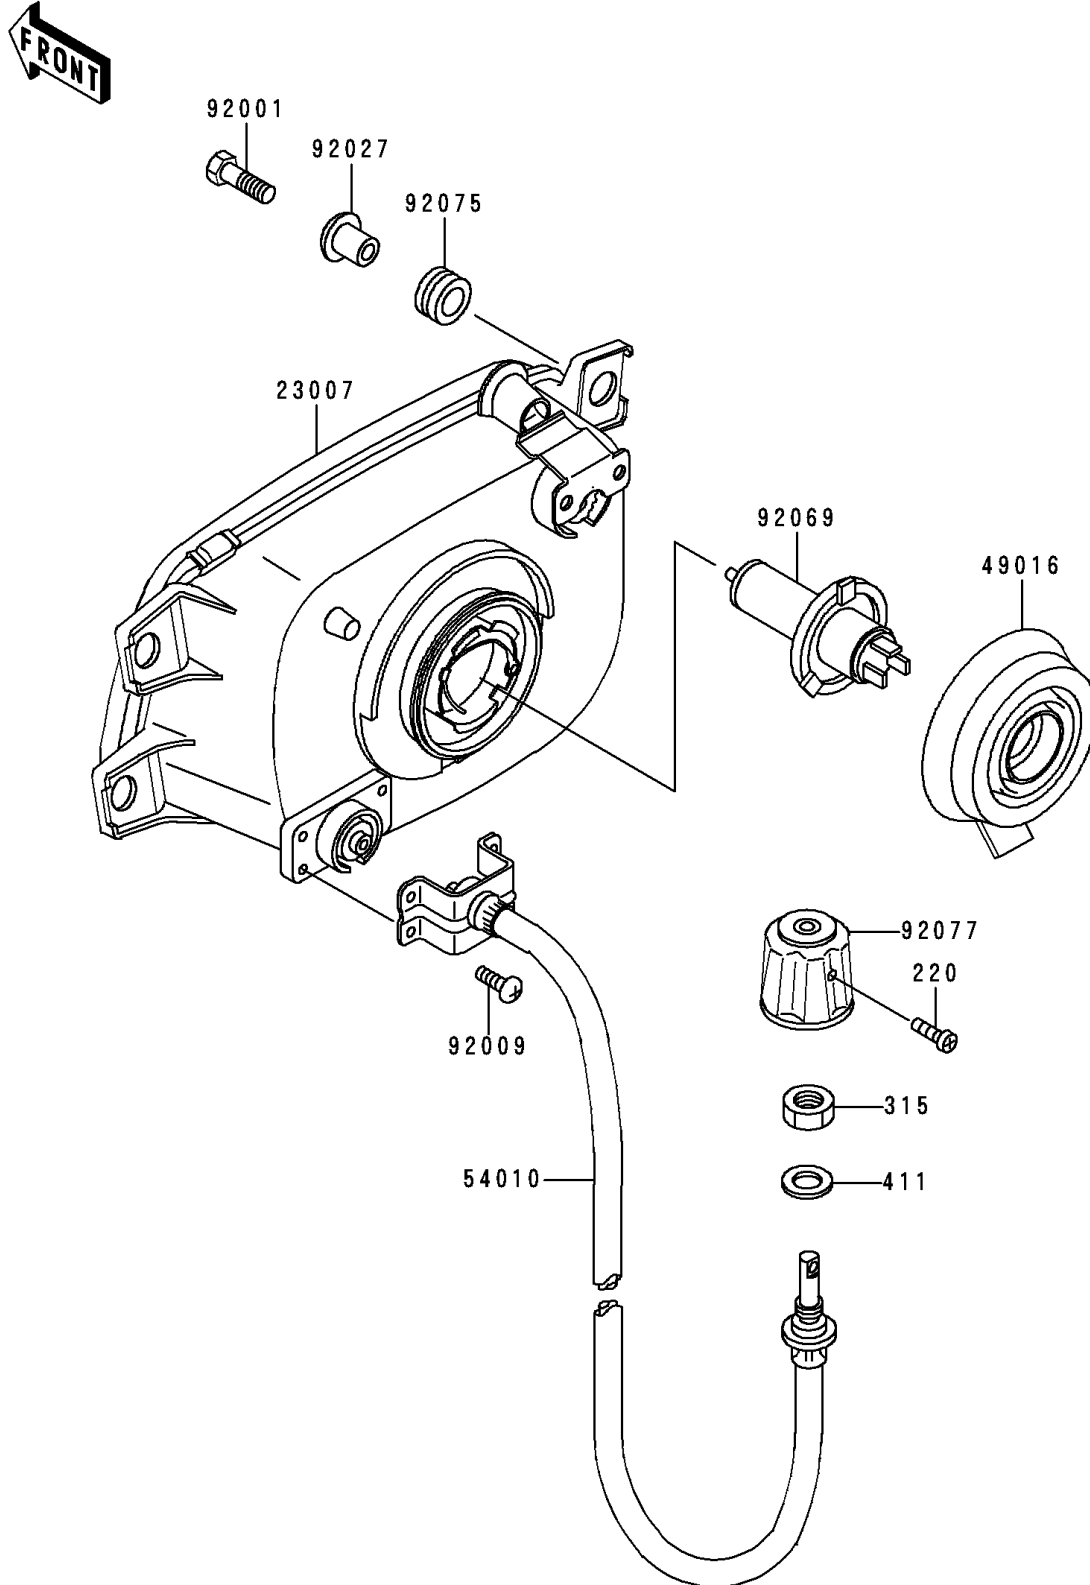

# 1996 Voyager XII PARTS DIAGRAM

Headlight(s)

F2710

## 1996 Voyager XII PARTS LIST

### Headlight(s)

ITEM NAME	PART NUMBER	QUANTITY
SCREW-PAN-CROS (Ref # 220)	220C0312	1
NUT-HEX-FINE (Ref # 315)	315C1200	1
WASHER-PLAIN (Ref # 411)	411F1200	1
LENS-COMP,HEAD LAMP (Ref # 23007)	23007-1144	1
COVER-SEAL,HEAD LAMP (Ref # 49016)	49016-1108	1
CABLE,HEAD LAMP (Ref # 54010)	54010-1058	1
BOLT,6X25 (Ref # 92001)	92001-1284	4
SCREW,TAPPING,4X14 (Ref # 92009)	92009-1340	4
COLLAR,L=13.1 (Ref # 92027)	92027-251	4
BULB,12V 60/55W,H4 (Ref # 92069)	92069-1002	1
DAMPER (Ref # 92075)	92075-1690	4
KNOB,HEAD LAMP CABLE (Ref # 92077)	92077-1064	1