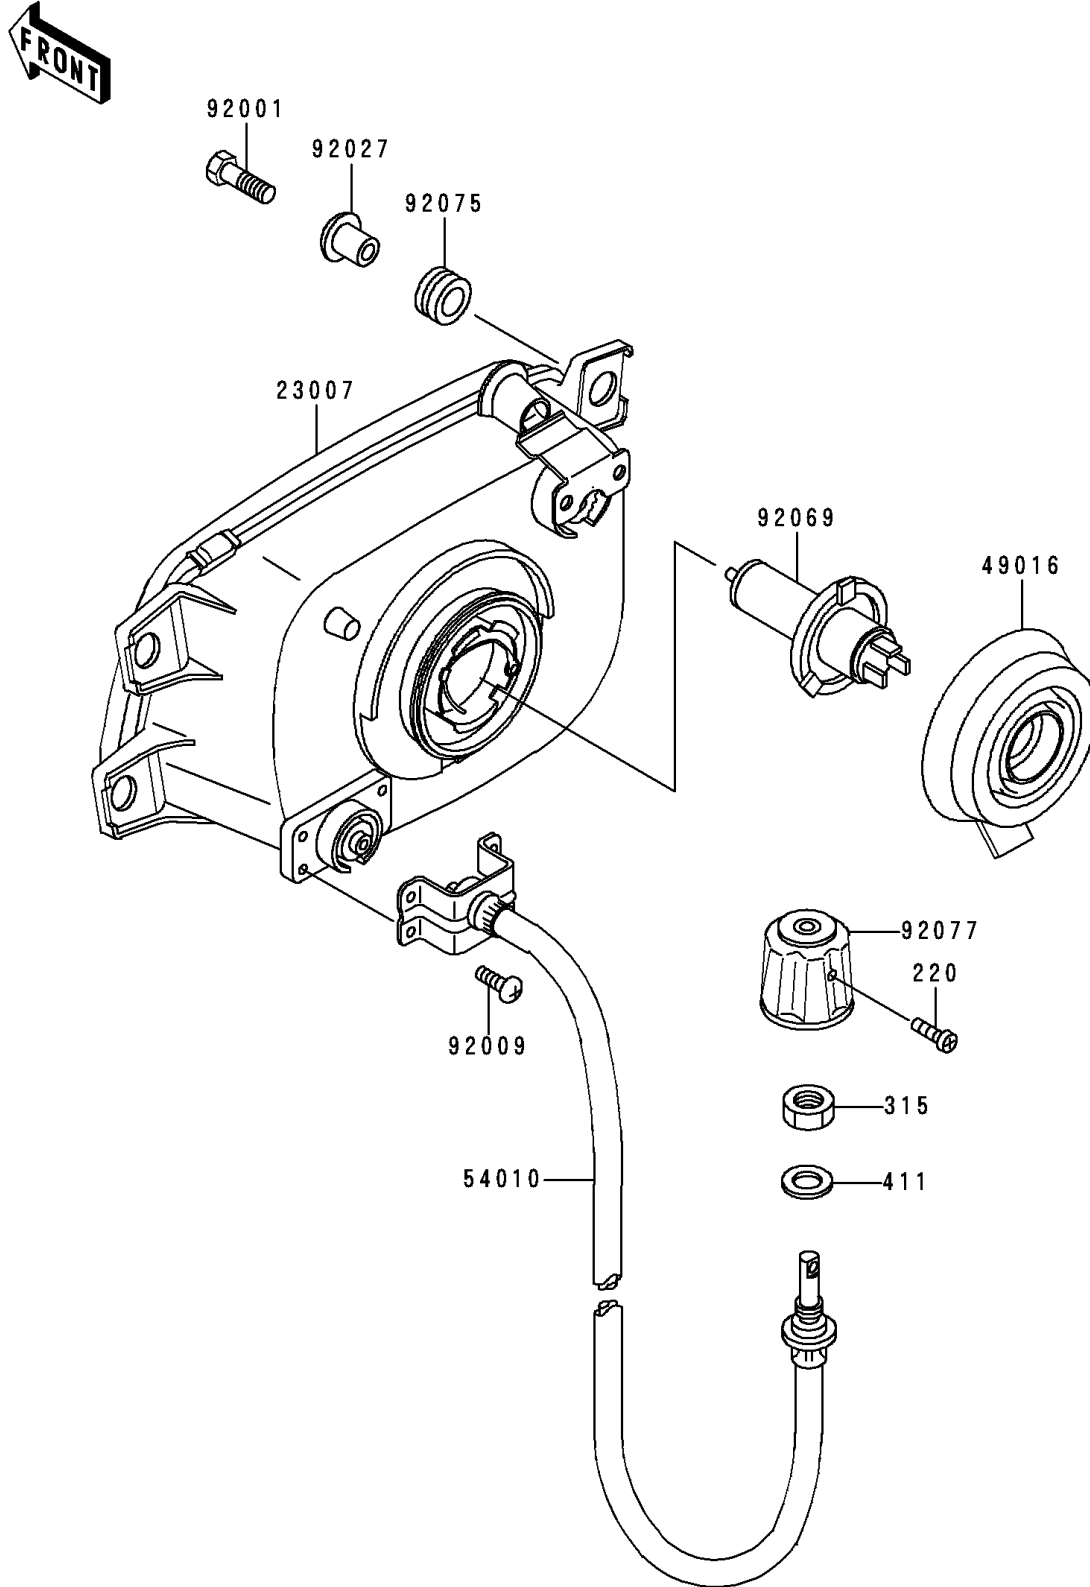

# 1996 Voyager XII PARTS DIAGRAM

Headlight(s)

F2710

## 1996 Voyager XII PARTS LIST

### Headlight(s)

ITEM NAME	PART NUMBER	QUANTITY
SCREW-PAN-CROS (Ref # 220)	220C0312	1
NUT-HEX-FINE (Ref # 315)	315C1200	1
WASHER-PLAIN (Ref # 411)	411F1200	1
LENS-COMP,HEAD LAMP (Ref # 23007)	23007-1144	1
COVER-SEAL,HEAD LAMP (Ref # 49016)	49016-1108	1
CABLE,HEAD LAMP (Ref # 54010)	54010-1058	1
BOLT,6X25 (Ref # 92001)	92001-1284	4
SCREW,TAPPING,4X14 (Ref # 92009)	92009-1340	4
COLLAR,L=13.1 (Ref # 92027)	92027-251	4
BULB,12V 60/55W,H4 (Ref # 92069)	92069-1002	1
DAMPER (Ref # 92075)	92075-1690	4
KNOB,HEAD LAMP CABLE (Ref # 92077)	92077-1064	1