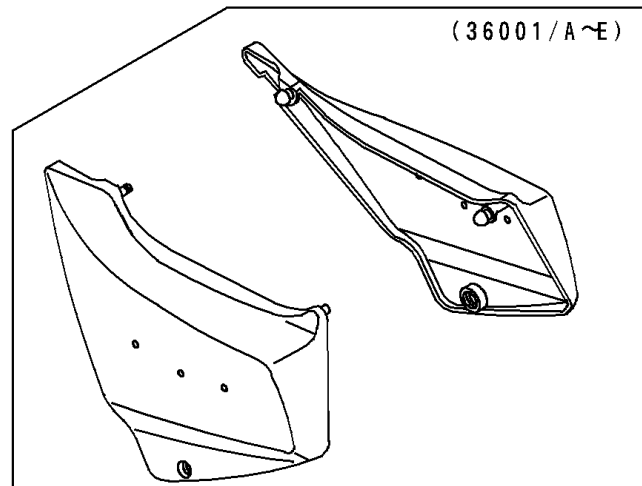

# 1997 Voyager XII PARTS DIAGRAM

Side Covers

F2611

W0D

## Side Covers

<b>ITEM NAME</b>	<b>PART NUMBER</b>	<b>QUANTITY</b>
COVER-SIDE,LH,C,C,RED (Ref # 36001)	36001-1322-HR	1
COVER-SIDE,RH,C,C,RED (Ref # 36001C)	36001-1323-HR	1
SCREW,6X18 (Ref # 92009)	92009-1663	2
COLLAR,6.8X10X12 (Ref # 92027)	92027-162	2
GROMMET (Ref # 92071)	92071-056	4
DAMPER,MALE (Ref # 92075)	92075-174	2