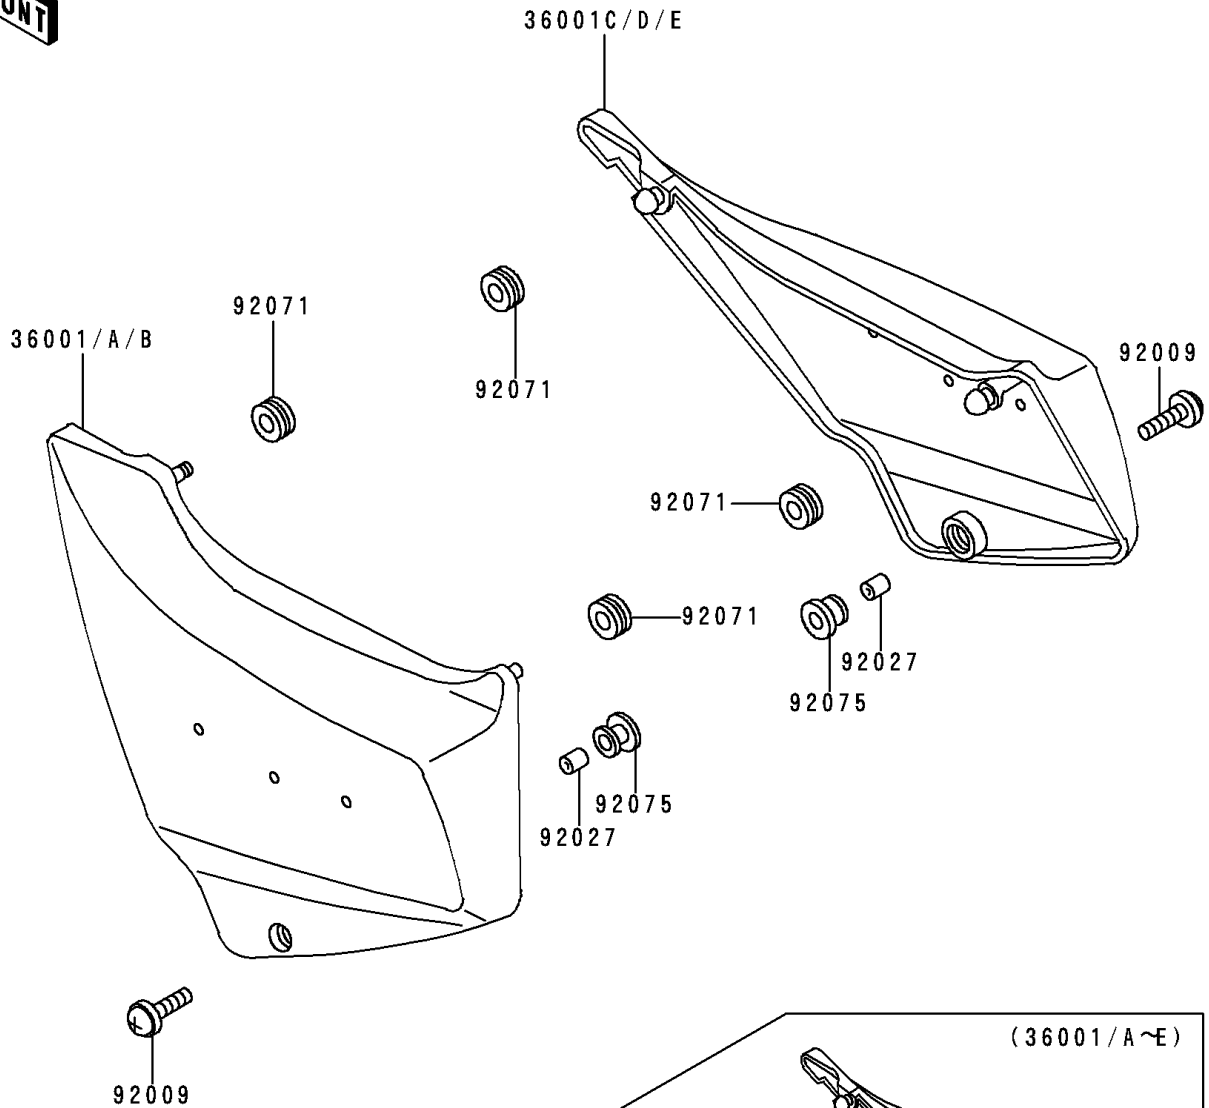

# 1997 Voyager XII PARTS DIAGRAM

Side Covers

F2611

W0D

# 1997 Voyager XII PARTS LIST

## Side Covers

<b>ITEM NAME</b>	<b>PART NUMBER</b>	<b>QUANTITY</b>
COVER-SIDE,LH,C,C,RED (Ref # 36001)	36001-1322-HR	1
COVER-SIDE,RH,C,C,RED (Ref # 36001C)	36001-1323-HR	1
SCREW,6X18 (Ref # 92009)	92009-1663	2
COLLAR,6.8X10X12 (Ref # 92027)	92027-162	2
GROMMET (Ref # 92071)	92071-056	4
DAMPER,MALE (Ref # 92075)	92075-174	2