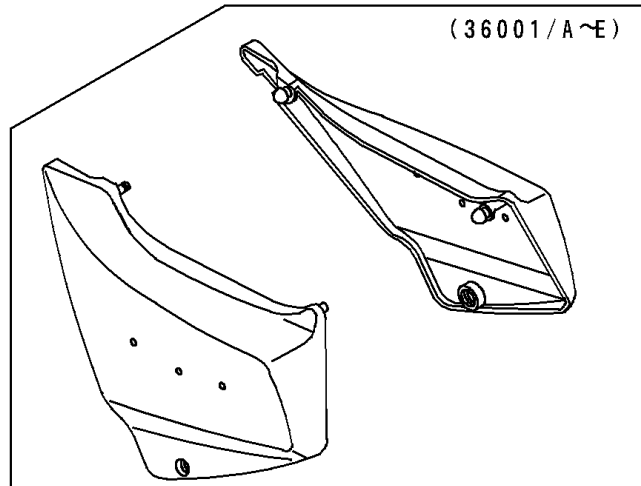

1996 Voyager XII PARTS DIAGRAM

Side Covers

F2611

W0D

1996 Voyager XII PARTS LIST

Side Covers

ITEM NAME	PART NUMBER	QUANTITY
COVER-SIDE,LH,C,C,RED (Ref # 36001)	36001-1322-HR	1
COVER-SIDE,RH,C,C,RED (Ref # 36001C)	36001-1323-HR	1
SCREW,6X18 (Ref # 92009)	92009-1663	2
COLLAR,6.8X10X12 (Ref # 92027)	92027-162	2
GROMMET (Ref # 92071)	92071-056	4
DAMPER,MALE (Ref # 92075)	92075-174	2