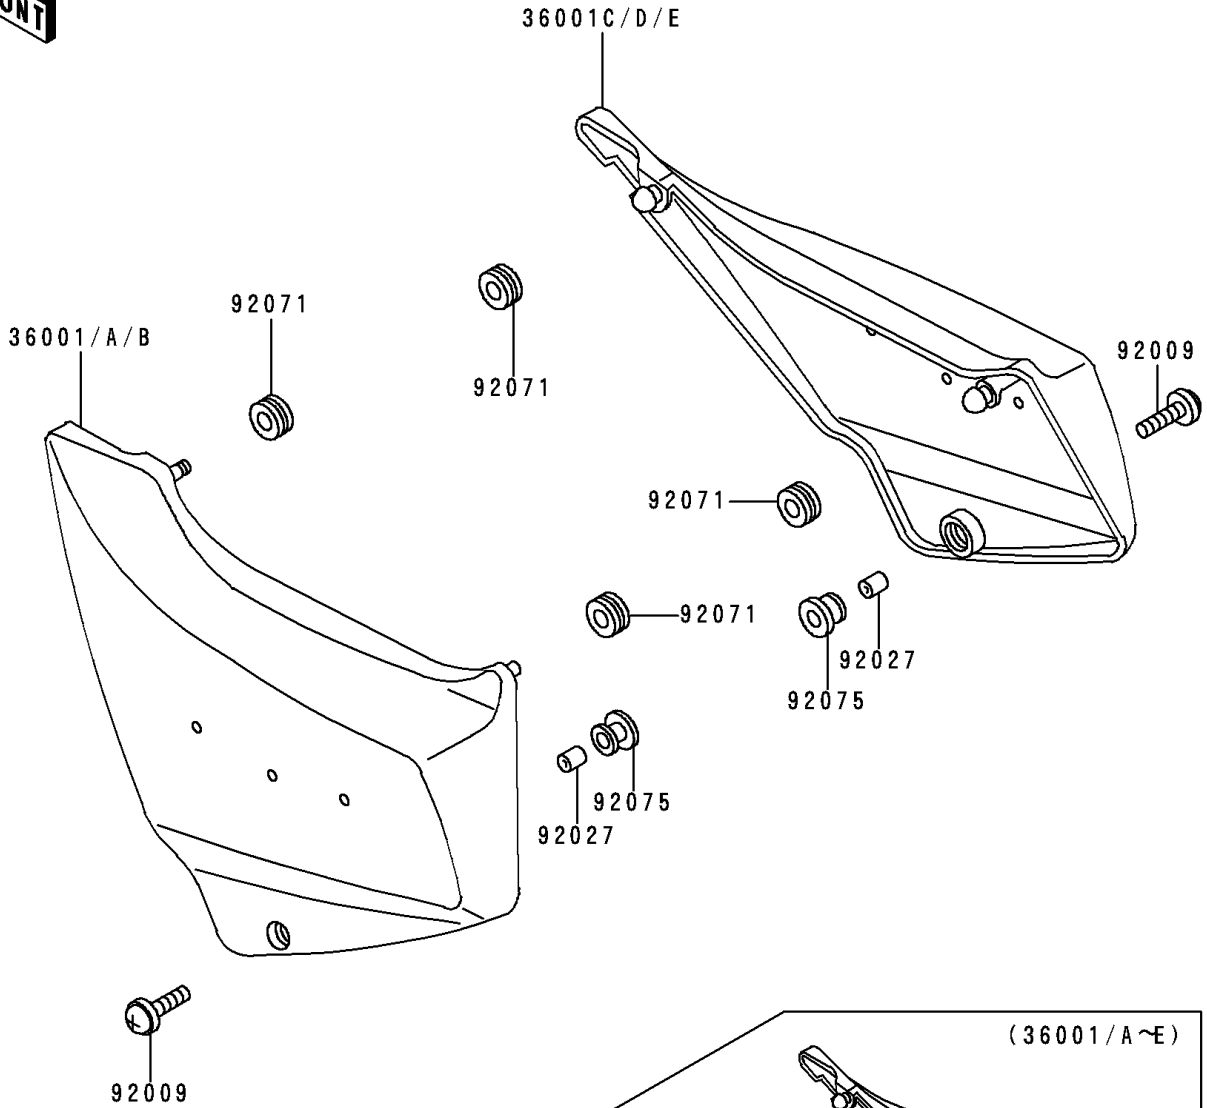

1996 Voyager XII PARTS DIAGRAM

Side Covers

F2611

W0D

1996 Voyager XII PARTS LIST

Side Covers

ITEM NAME	PART NUMBER	QUANTITY
COVER-SIDE,LH,C,C,RED (Ref # 36001)	36001-1322-HR	1
COVER-SIDE,RH,C,C,RED (Ref # 36001C)	36001-1323-HR	1
SCREW,6X18 (Ref # 92009)	92009-1663	2
COLLAR,6.8X10X12 (Ref # 92027)	92027-162	2
GROMMET (Ref # 92071)	92071-056	4
DAMPER,MALE (Ref # 92075)	92075-174	2