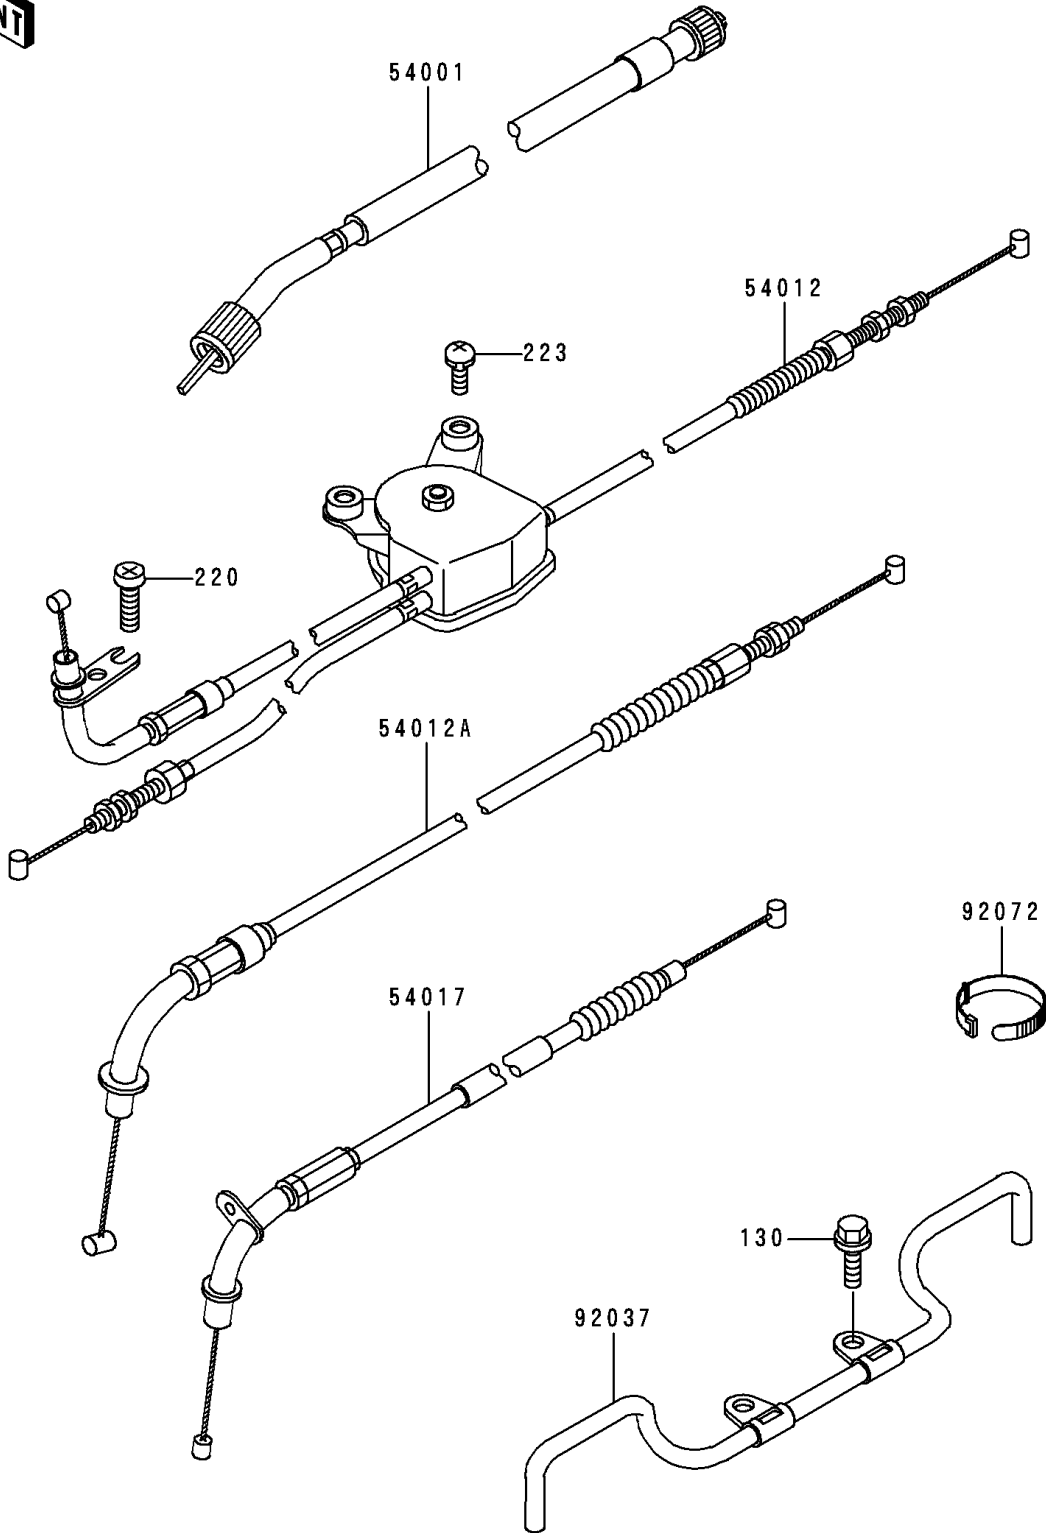

1997 Voyager XII PARTS DIAGRAM

Cables

F2540

1997 Voyager XII PARTS LIST

Cables

ITEM NAME	PART NUMBER	QUANTITY
BOLT-FLANGED (Ref # 130)	130B0614	2
SCREW-PAN-CROS (Ref # 220)	220C0514	1
SCREW-PAN-WS-CROS (Ref # 223)	223B0610	2
CABLE-SPEEDOMETER (Ref # 54001)	54001-1121	1
CABLE-THROTTLE,OPENING (Ref # 54012)	54012-1331	1
CABLE-THROTTLE,CLOSING (Ref # 54012A)	54012-1332	1
CABLE-STARTER (Ref # 54017)	54017-1095	1
CLAMP,CABLE&HOSE (Ref # 92037)	92037-1832	1
BAND,L=185 (Ref # 92072)	92072-1195	1