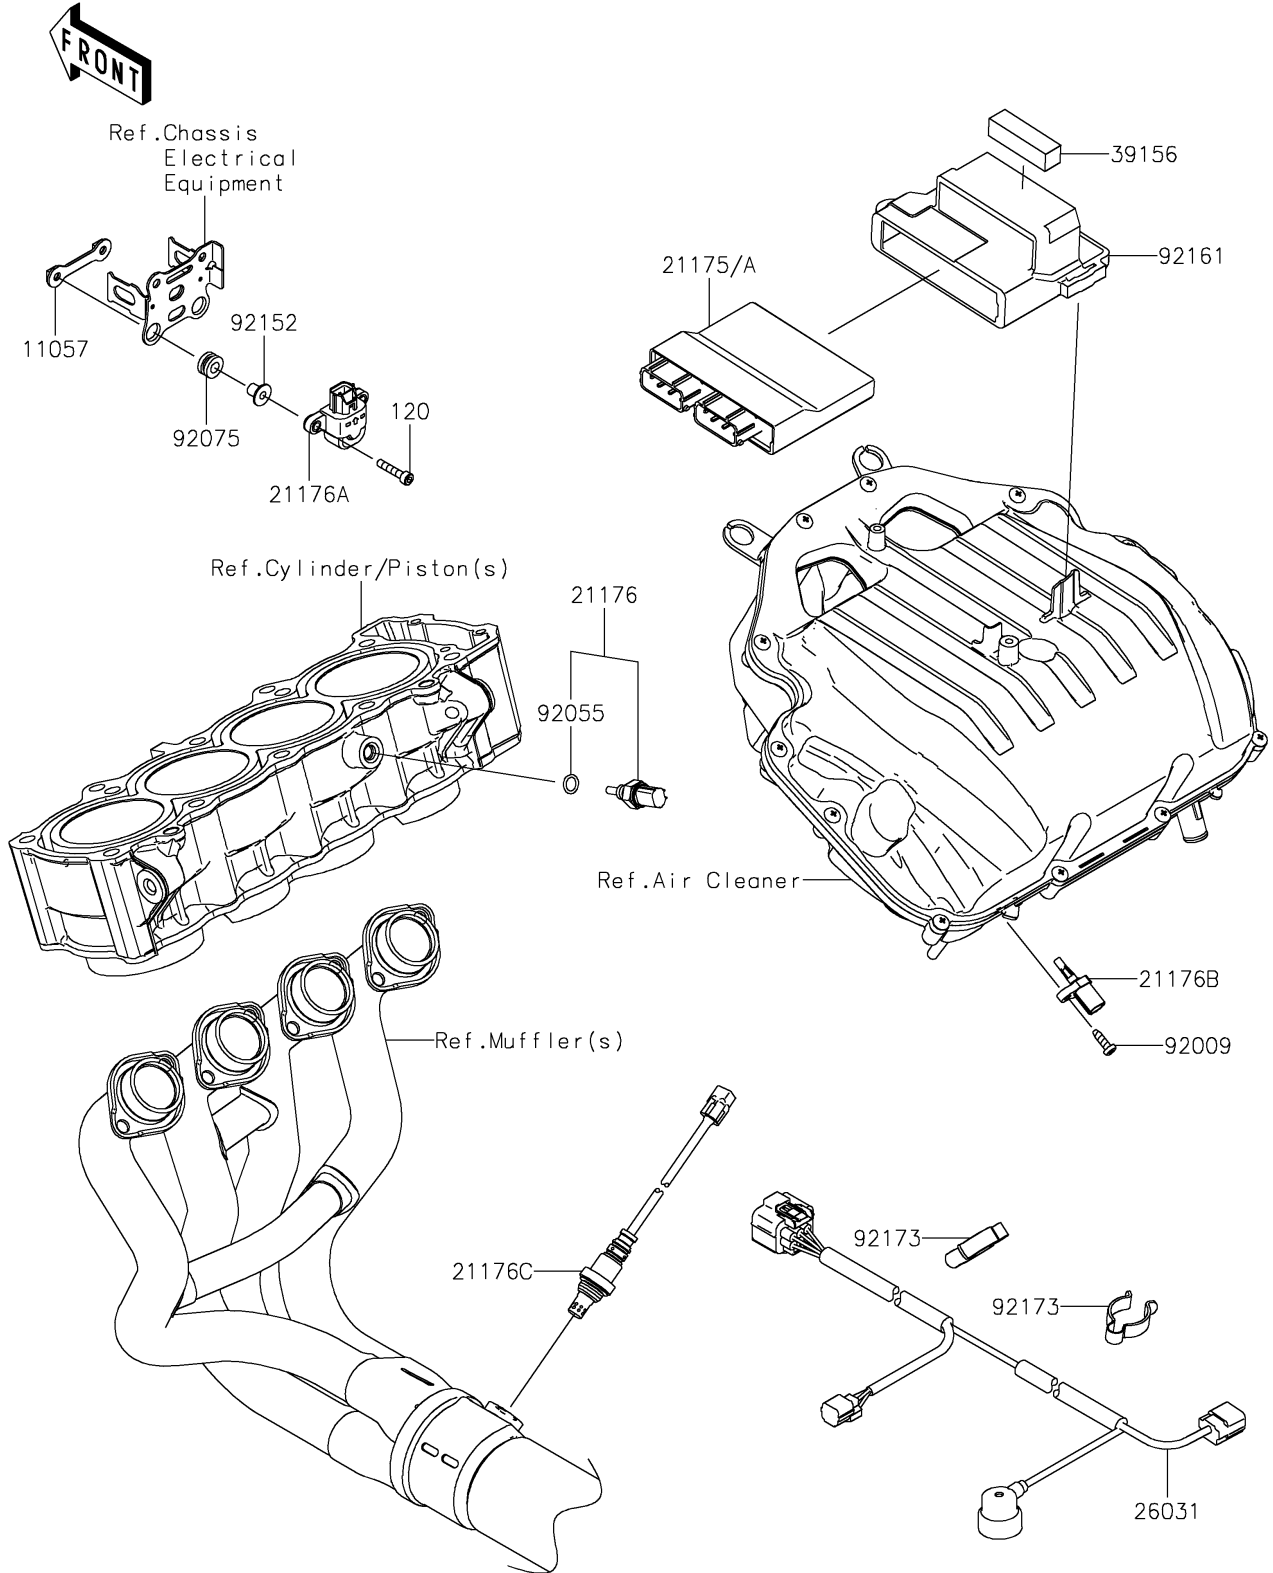

2024 Z900 SE PARTS DIAGRAM

Fuel Injection

E1530

2024 Z900 SE PARTS LIST

Fuel Injection

ITEM NAME	PART NUMBER	QUANTITY
BRACKET,VEHICLE DOWN (Ref # 11057)	11057-0287	1
CONTROL UNIT-ELECTRONIC (Ref # 21175)	21175-1546	1
CONTROL UNIT-ELECTRONIC (Ref # 21175A)	21175-1547	1
SENSOR,WATER TEMP (Ref # 21176)	21176-0009	1
SENSOR,VEHICLE-DOWN (Ref # 21176A)	21176-0026	1
SENSOR,AIR TEMPERATURE (Ref # 21176B)	21176-0048	1
SENSOR,OXYGEN (Ref # 21176C)	21176-0835	1
HARNESS,SUB (Ref # 26031)	26031-3777	1
PAD,15X55X15 (Ref # 39156)	39156-2129	1
SCREW,TAPPING,5X16 (Ref # 92009)	92009-1984	1
RING-O,9.5X1.9 (Ref # 92055)	92055-0016	1
DAMPER (Ref # 92075)	92075-1912	2
COLLAR,5.6X8X11.2 (Ref # 92152)	92152-1562	2
DAMPER,ECU (Ref # 92161)	92161-2235	1
CLAMP (Ref # 92173)	92173-2419	2
BOLT-SOCKET,5X25 (Ref # 120)	120CA0525	2