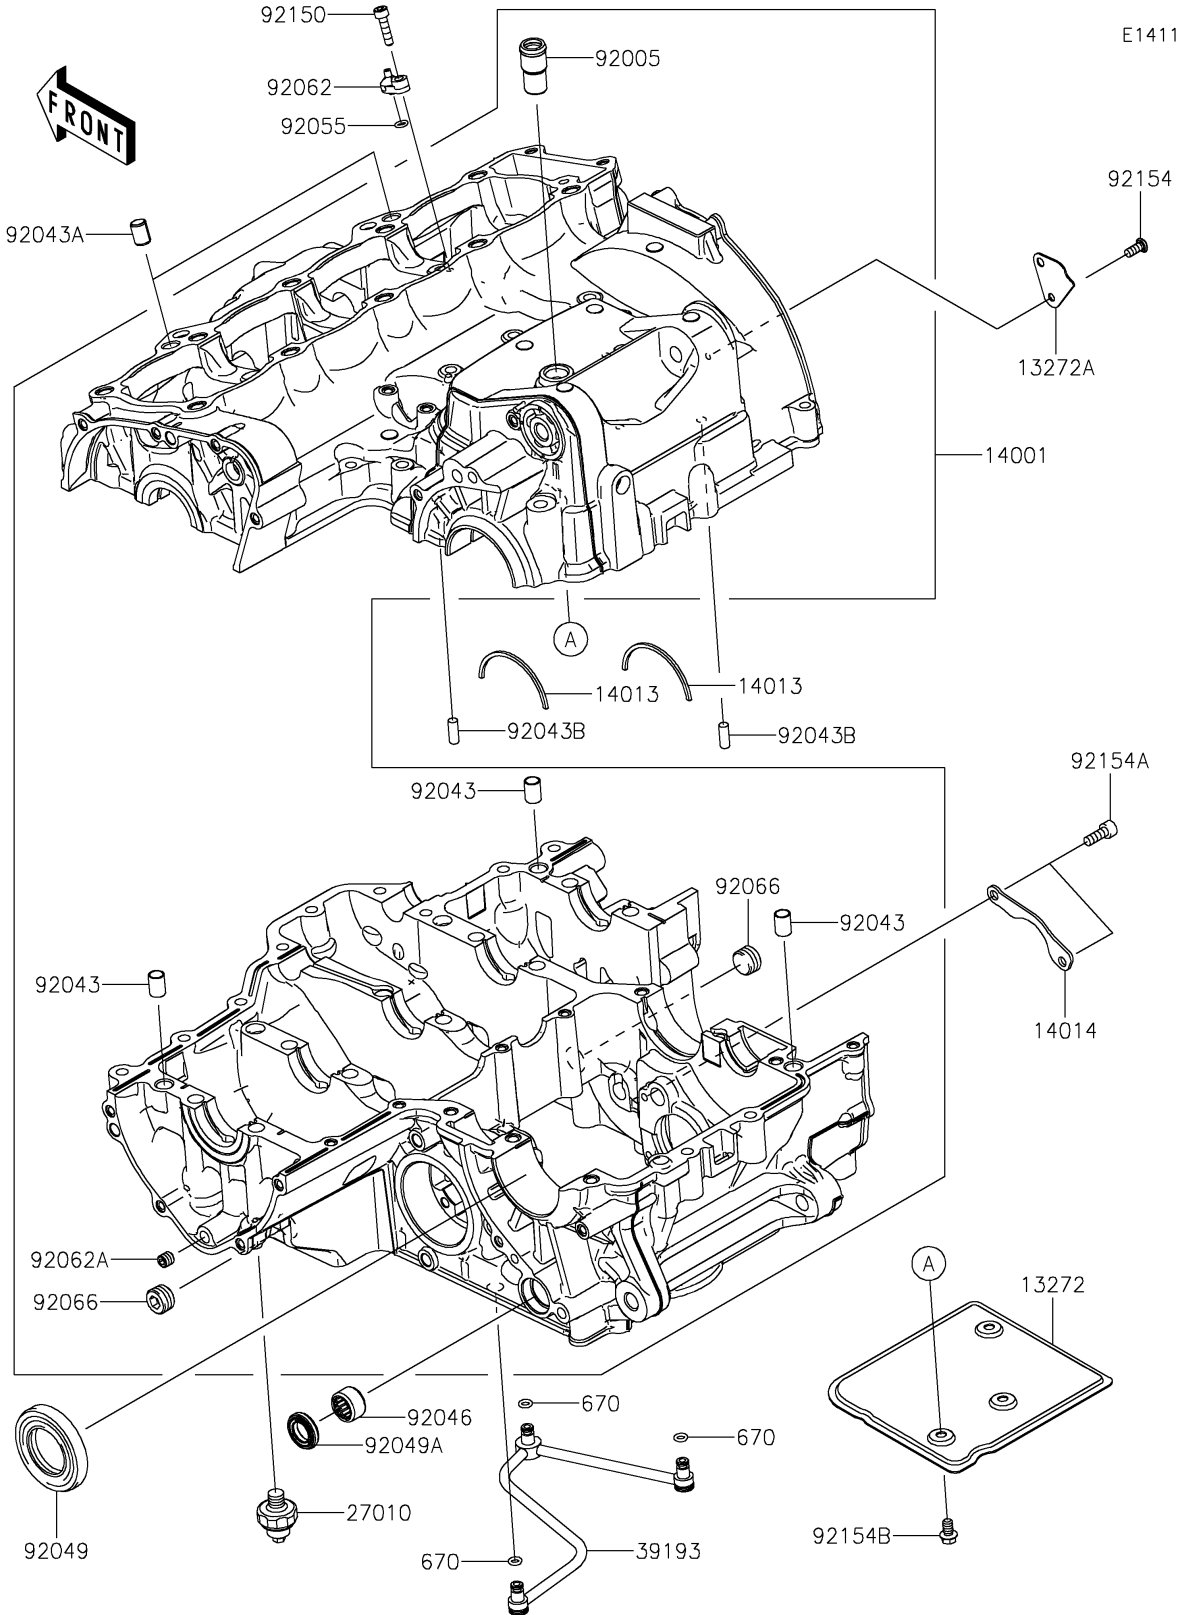

# 2024 Z900 SE PARTS DIAGRAM

## Crankcase

## 2024 Z900 SE PARTS LIST

### Crankcase

ITEM NAME	PART NUMBER	QUANTITY
PLATE,BREATHER,UPP (Ref # 13272)	13272-0698	1
PLATE,BREATHER,SIDE (Ref # 13272A)	13272-0699	1
SET-CRANKCASE (Ref # 14001)	14001-0725	1
RING-POSITION (Ref # 14013)	14013-1051	2
PLATE-POSITION (Ref # 14014)	14014-0036	1
SWITCH,OIL PRESSURE (Ref # 27010)	27010-1313	1
PIPE-OIL (Ref # 39193)	39193-0054	1
FITTING,BREATHER (Ref # 92005)	92005-1238	1
PIN,DOWEL,10X14 (Ref # 92043)	92043-1037	3
PIN,8.2X10X14 (Ref # 92043A)	92043-1264	2
PIN,6X16 (Ref # 92043B)	92043-1690	2
BEARING-NEEDLE,HK1412FM (Ref # 92046)	92046-0043	1
SEAL-OIL,TC32578 (Ref # 92049)	92049-1474	1
SEAL-OIL,TC14245 (Ref # 92049A)	92049-1520	1
RING-O,5.5X1.5 (Ref # 92055)	92055-1339	1
NOZZLE,OIL JET (Ref # 92062)	92062-0040	1
NOZZLE (Ref # 92062A)	92062-0046	1
PLUG (Ref # 92066)	92066-0836	2
BOLT,SOCKET,5X20 (Ref # 92150)	92150-1019	1
BOLT,TORX,5X12 (Ref # 92154)	92154-0299	1
BOLT,SOCKET,6X16 (Ref # 92154A)	92154-0484	2
BOLT,FLANGED,6X10 (Ref # 92154B)	92154-1887	3
O RING (Ref # 670)	670D1505	3