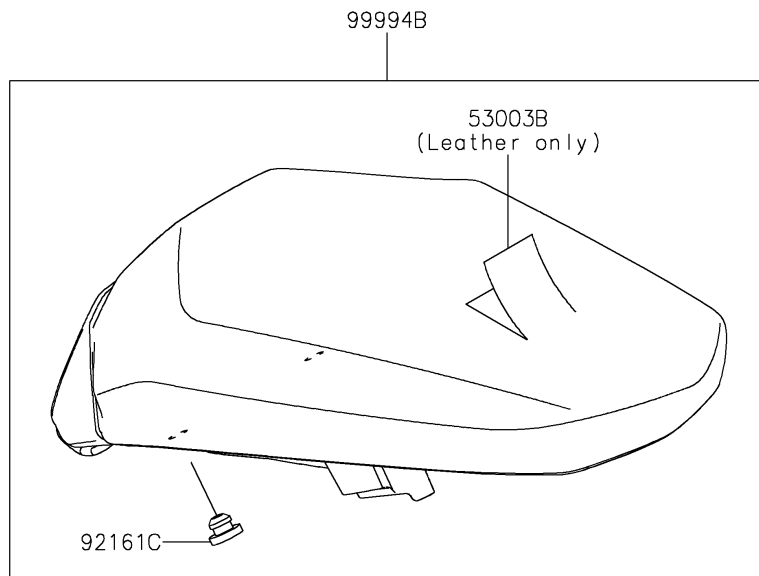

2024 Z900 ABS PARTS DIAGRAM

Accessory(Seat)

F2910F

2024 Z900 ABS PARTS LIST

Accessory(Seat)

ITEM NAME	PART NUMBER	QUANTITY
LEATHER,FR SEAT,BLACK (Ref # 53003A)	53003-0495-MA	1
LEATHER,RR SEAT,BLACK (Ref # 53003B)	53003-0510-MA	1
DAMPER,20X90X15 (Ref # 92161)	92161-1867	1
DAMPER,14X30X22 (Ref # 92161A)	92161-1969	2
DAMPER,14X30X14.5 (Ref # 92161B)	92161-1970	2
DAMPER (Ref # 92161C)	92161-2308	2
FR-HIGH-SEAT (Ref # 99994A)	99994-1348	1
RR-HIGH-SEAT (Ref # 99994B)	99994-1489	1