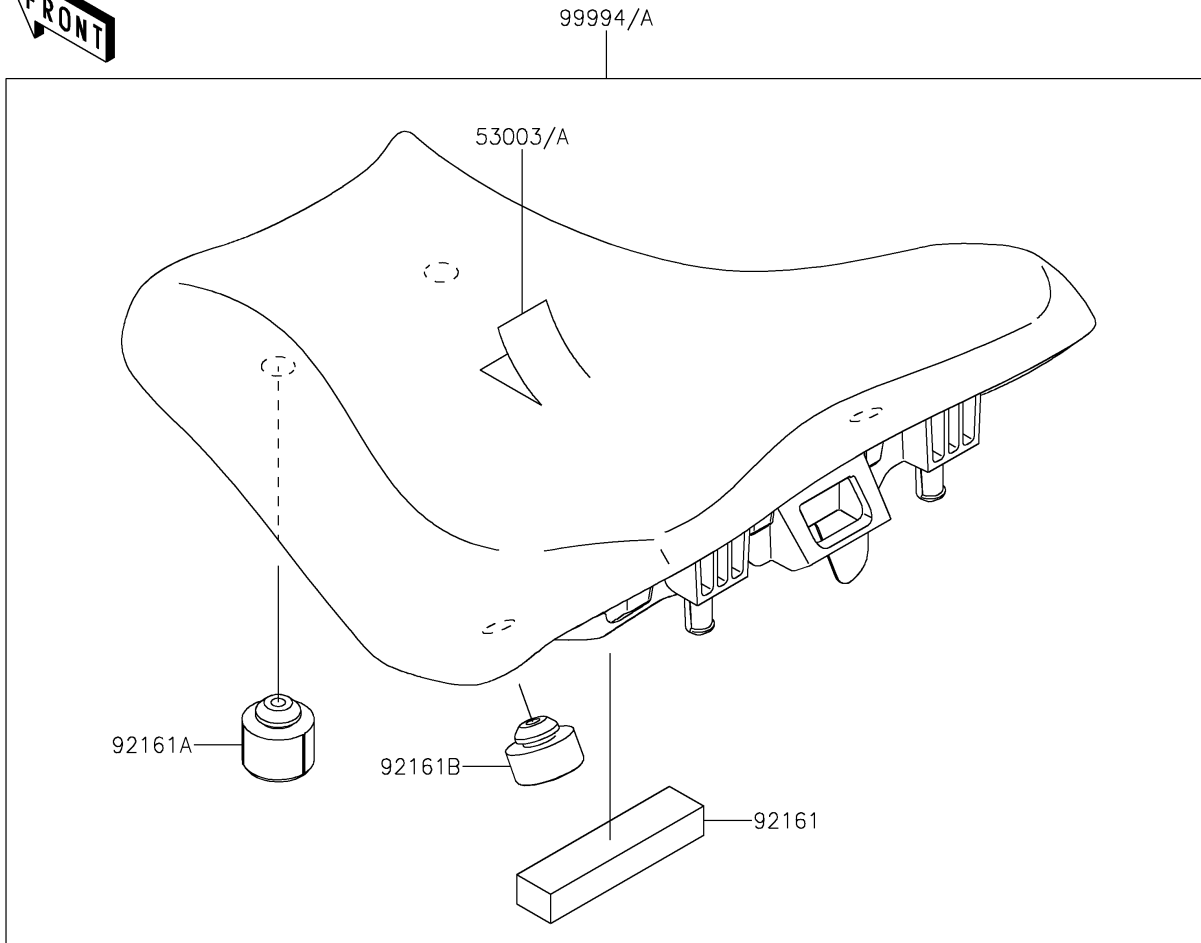

2024 Z900 ABS PARTS DIAGRAM

Accessory(Seat)

F2910F

2024 Z900 ABS PARTS LIST

Accessory(Seat)

ITEM NAME	PART NUMBER	QUANTITY
LEATHER,FR SEAT,BLACK (Ref # 53003A)	53003-0495-MA	1
LEATHER,RR SEAT,BLACK (Ref # 53003B)	53003-0510-MA	1
DAMPER,20X90X15 (Ref # 92161)	92161-1867	1
DAMPER,14X30X22 (Ref # 92161A)	92161-1969	2
DAMPER,14X30X14.5 (Ref # 92161B)	92161-1970	2
DAMPER (Ref # 92161C)	92161-2308	2
FR-HIGH-SEAT (Ref # 99994A)	99994-1348	1
RR-HIGH-SEAT (Ref # 99994B)	99994-1489	1