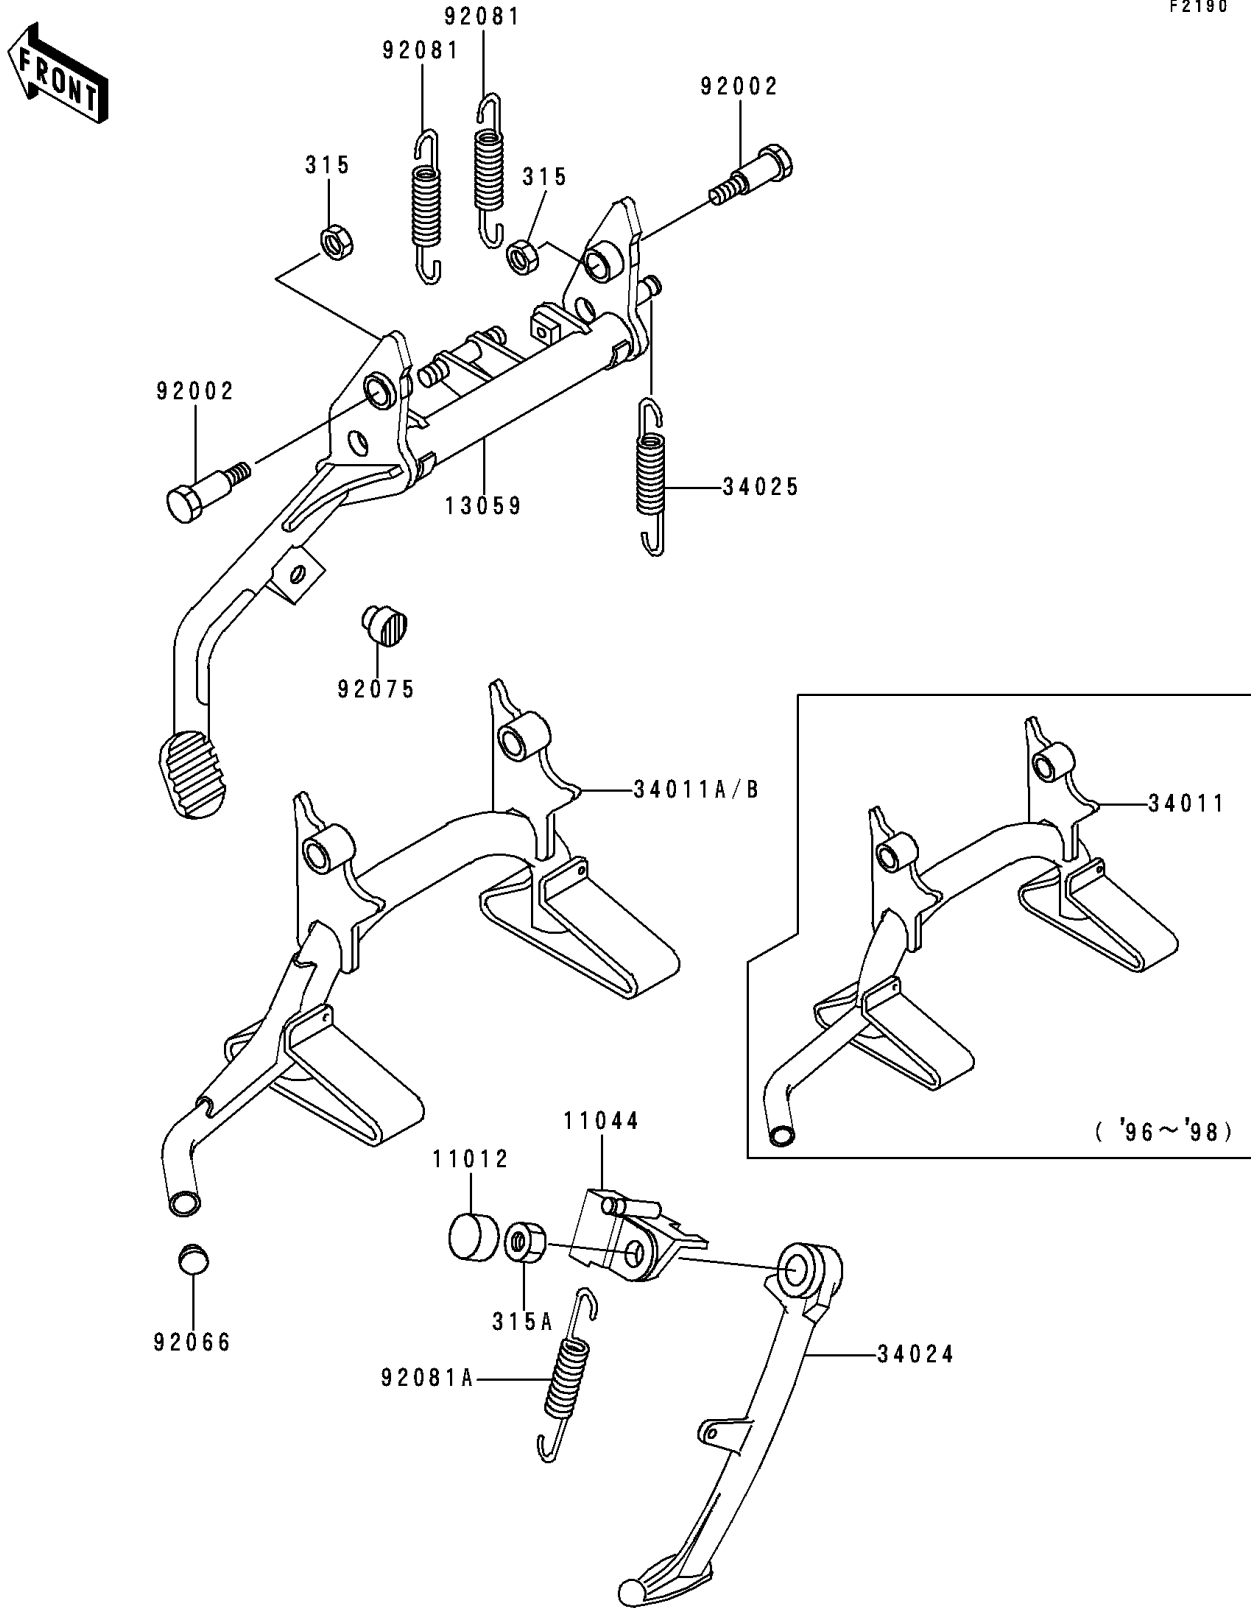

1997 Voyager XII PARTS DIAGRAM

Stand(s)

F2190

1997 Voyager XII PARTS LIST

Stand(s)

ITEM NAME	PART NUMBER	QUANTITY
NUT-HEX-FINE,10MM,BLACK (Ref # 315)	315C1000	4
NUT-HEX-FINE (Ref # 315A)	315C1200	1
CAP,NUT (Ref # 11012)	11012-1508	1
BRACKET,SIDE STAND SWITCH (Ref # 11044)	11044-1660	1
LEVER-KICK,CENTER STAND (Ref # 13059)	13059-1118	1
STAND-CENTER (Ref # 34011)	34011-1127	1
STAND-SIDE (Ref # 34024)	34024-1202	1
SPRING,STAND (Ref # 34025)	34025-008	1
BOLT,CENTER STAND (Ref # 92002)	92002-1679	4
PLUG,COWLING STAY (Ref # 92066)	92066-1184	1
DAMPER (Ref # 92075)	92075-015	1
SPRING,STAND (Ref # 92081)	92081-1586	2
SPRING,SIDE STAND (Ref # 92081A)	92081-1727	1