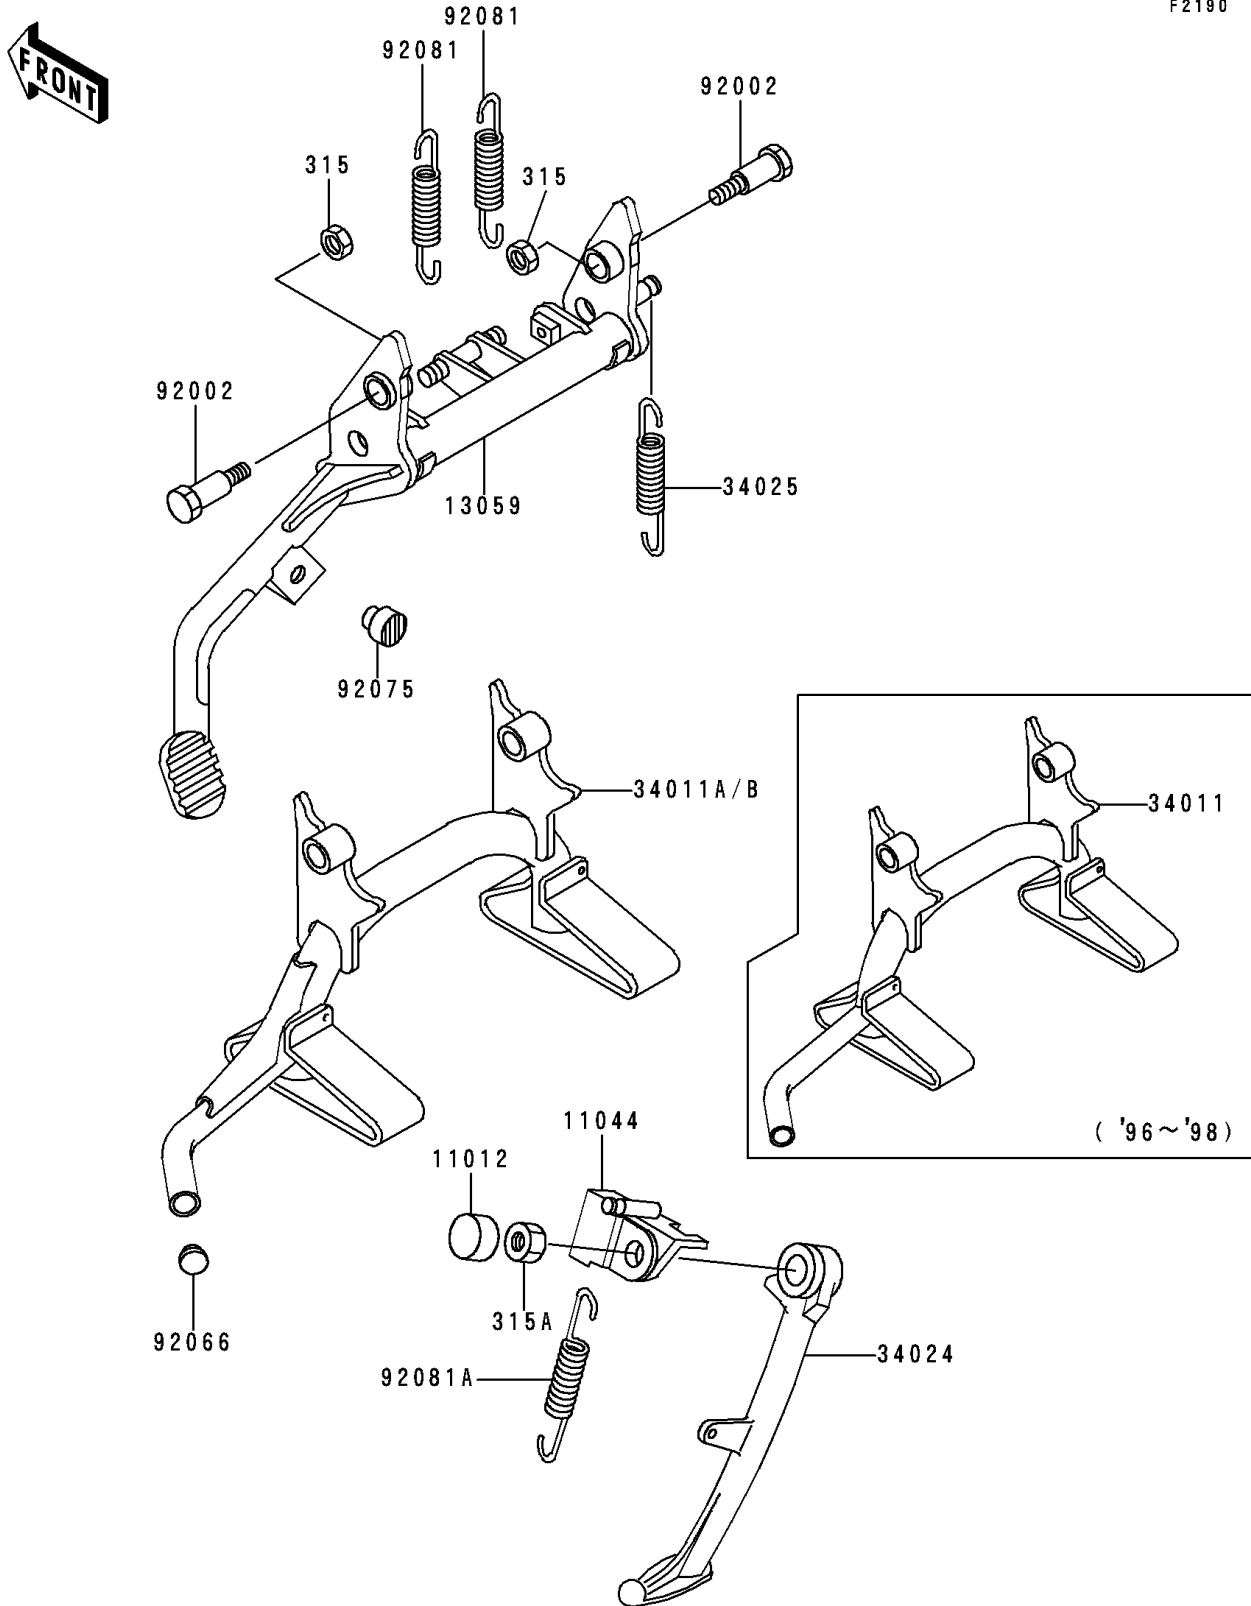

1996 Voyager XII PARTS DIAGRAM

Stand(s)

F2190

1996 Voyager XII PARTS LIST

Stand(s)

ITEM NAME	PART NUMBER	QUANTITY
NUT-HEX-FINE,10MM,BLACK (Ref # 315)	315C1000	4
NUT-HEX-FINE (Ref # 315A)	315C1200	1
CAP,NUT (Ref # 11012)	11012-1508	1
BRACKET,SIDE STAND SWITCH (Ref # 11044)	11044-1660	1
LEVER-KICK,CENTER STAND (Ref # 13059)	13059-1118	1
STAND-CENTER (Ref # 34011)	34011-1127	1
STAND-SIDE (Ref # 34024)	34024-1202	1
SPRING,STAND (Ref # 34025)	34025-008	1
BOLT,CENTER STAND (Ref # 92002)	92002-1679	4
PLUG,COWLING STAY (Ref # 92066)	92066-1184	1
DAMPER (Ref # 92075)	92075-015	1
SPRING,STAND (Ref # 92081)	92081-1586	2
SPRING,SIDE STAND (Ref # 92081A)	92081-1727	1