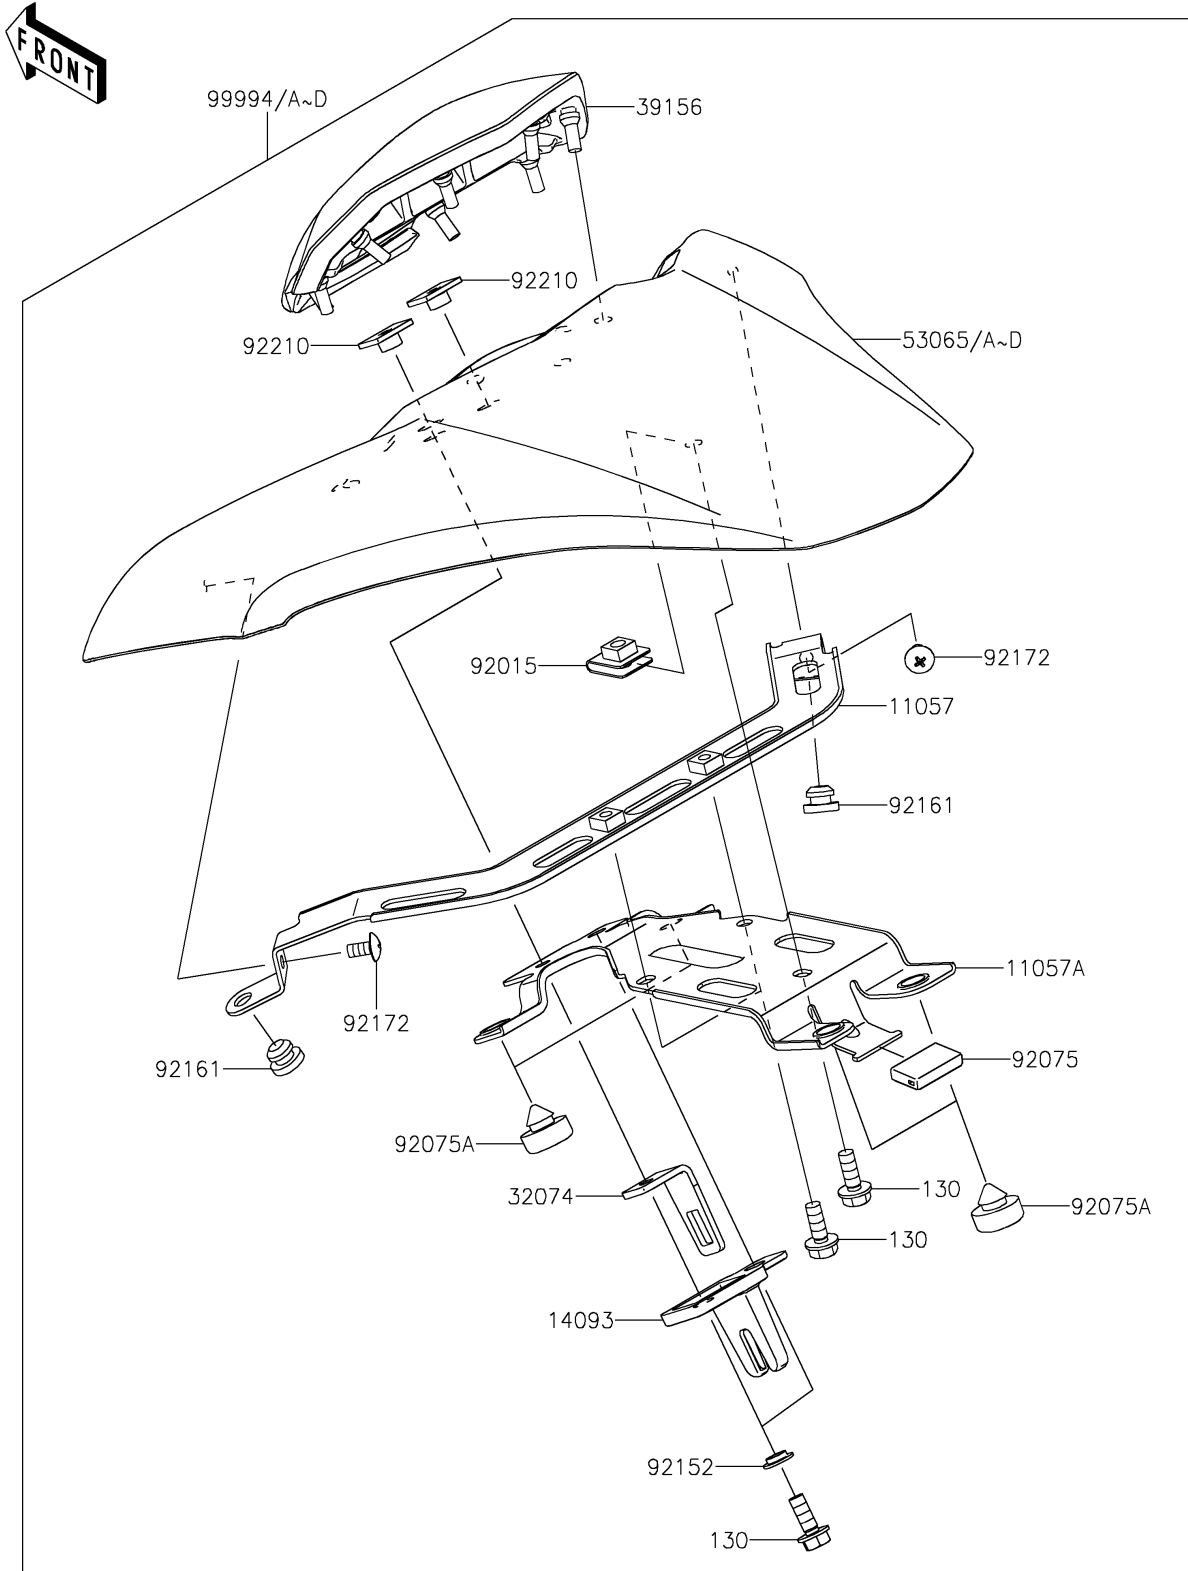

# 2024 Z900 ABS PARTS DIAGRAM

Accessory(Pillion Seat Cover)

F2910D

## 2024 Z900 ABS PARTS LIST

Accessory(Pillion Seat Cover)

ITEM NAME	PART NUMBER	QUANTITY
BRACKET (Ref # 11057)	11057-0269	1
BRACKET,MOUNT (Ref # 11057A)	11057-0270	1
COVER (Ref # 14093)	14093-0515	1
BRACKET-LOCK (Ref # 32074)	32074-0017	1
PAD (Ref # 39156)	39156-2122	1
COVER SEAT,M.S.BLACK (Ref # 53065)	53065-0040-660	1
NUT,CLAMP,6MM (Ref # 92015)	92015-1531	1
DAMPER (Ref # 92075)	92075-1446	1
DAMPER,10X20X8 (Ref # 92075A)	92075-1927	4
COLLAR (Ref # 92152)	92152-0250	2
DAMPER (Ref # 92161)	92161-1084	2
SCREW,5X10 (Ref # 92172)	92172-0864	2
NUT,PLATE,6MM (Ref # 92210)	92210-1352	2
PILLION SEAT COVER,M.S.BLK (Ref # 99994)	99994-0835-660	1
BOLT-FLANGED,6X16 (Ref # 130)	130BB0616	5