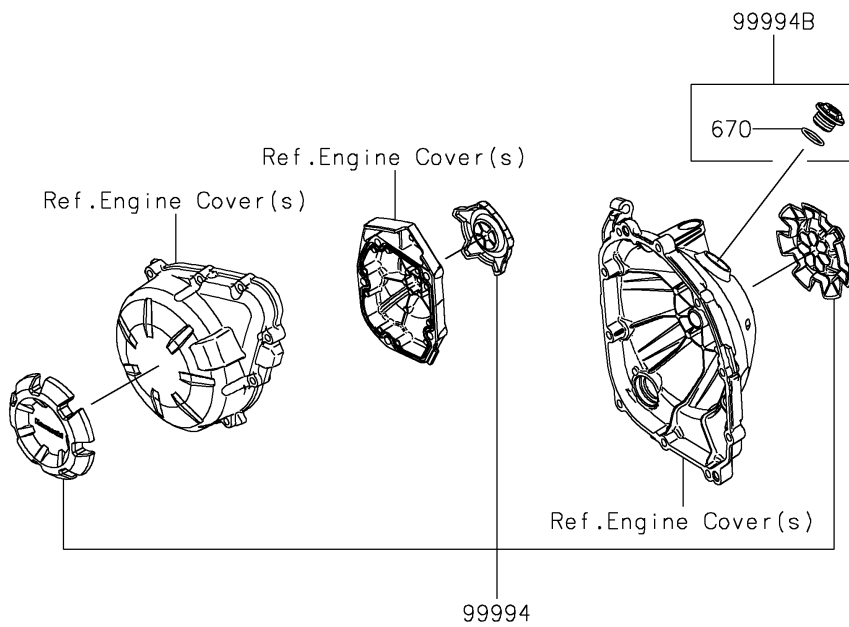

2024 Z900 ABS PARTS DIAGRAM

Accessory(ENG. Cover Ring and Cap)

F2910C

2024 Z900 ABS PARTS LIST

Accessory(ENG. Cover Ring and Cap)

ITEM NAME	PART NUMBER	QUANTITY
PAD,6X25X1 (Ref # 39156)	39156-2167	2
PAD,4X60X2 (Ref # 39156A)	39156-2189	2
BOLT,SOCKET,6X10 (Ref # 92153)	92153-1527	4
DAMPER,8X22X10 (Ref # 92161)	92161-1685	1
DAMPER (Ref # 92161A)	92161-1976	2
NUT (Ref # 92210)	92210-1518	4
KIT-ACCESSORY,ENG. COVER RING (Ref # 99994)	99994-0868	1
KIT-ACCESSORY,SE RAD. SCREEN (Ref # 99994A)	99994-0871	1
KIT-ACC,OIL FILLER CAP,BLACK (Ref # 99994B)	99994-1229	1
O RING,20MM (Ref # 670)	670B2020	1