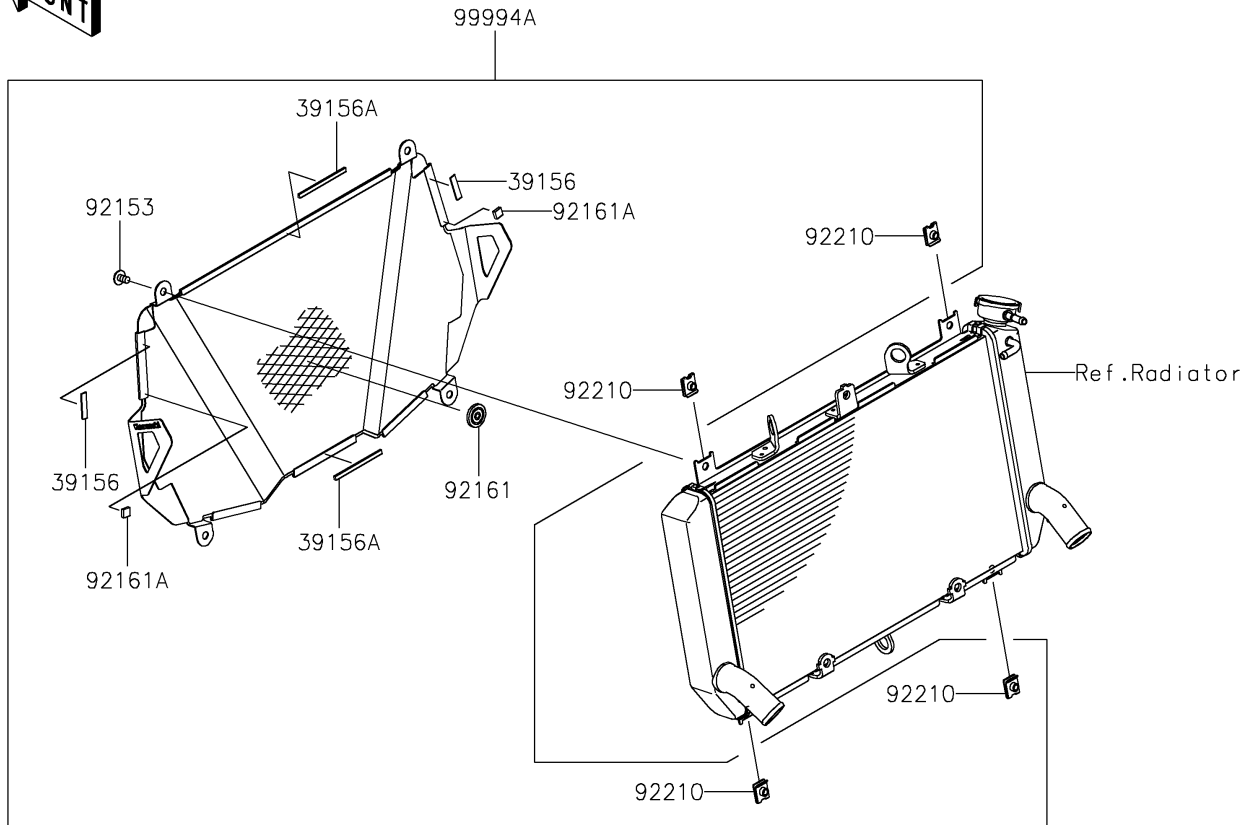

2024 Z900 ABS PARTS DIAGRAM

Accessory(ENG. Cover Ring and Cap)

F2910C

2024 Z900 ABS PARTS LIST

Accessory(ENG. Cover Ring and Cap)

ITEM NAME	PART NUMBER	QUANTITY
PAD,6X25X1 (Ref # 39156)	39156-2167	2
PAD,4X60X2 (Ref # 39156A)	39156-2189	2
BOLT,SOCKET,6X10 (Ref # 92153)	92153-1527	4
DAMPER,8X22X10 (Ref # 92161)	92161-1685	1
DAMPER (Ref # 92161A)	92161-1976	2
NUT (Ref # 92210)	92210-1518	4
KIT-ACCESSORY,ENG. COVER RING (Ref # 99994)	99994-0868	1
KIT-ACCESSORY,SE RAD. SCREEN (Ref # 99994A)	99994-0871	1
KIT-ACC,OIL FILLER CAP,BLACK (Ref # 99994B)	99994-1229	1
O RING,20MM (Ref # 670)	670B2020	1