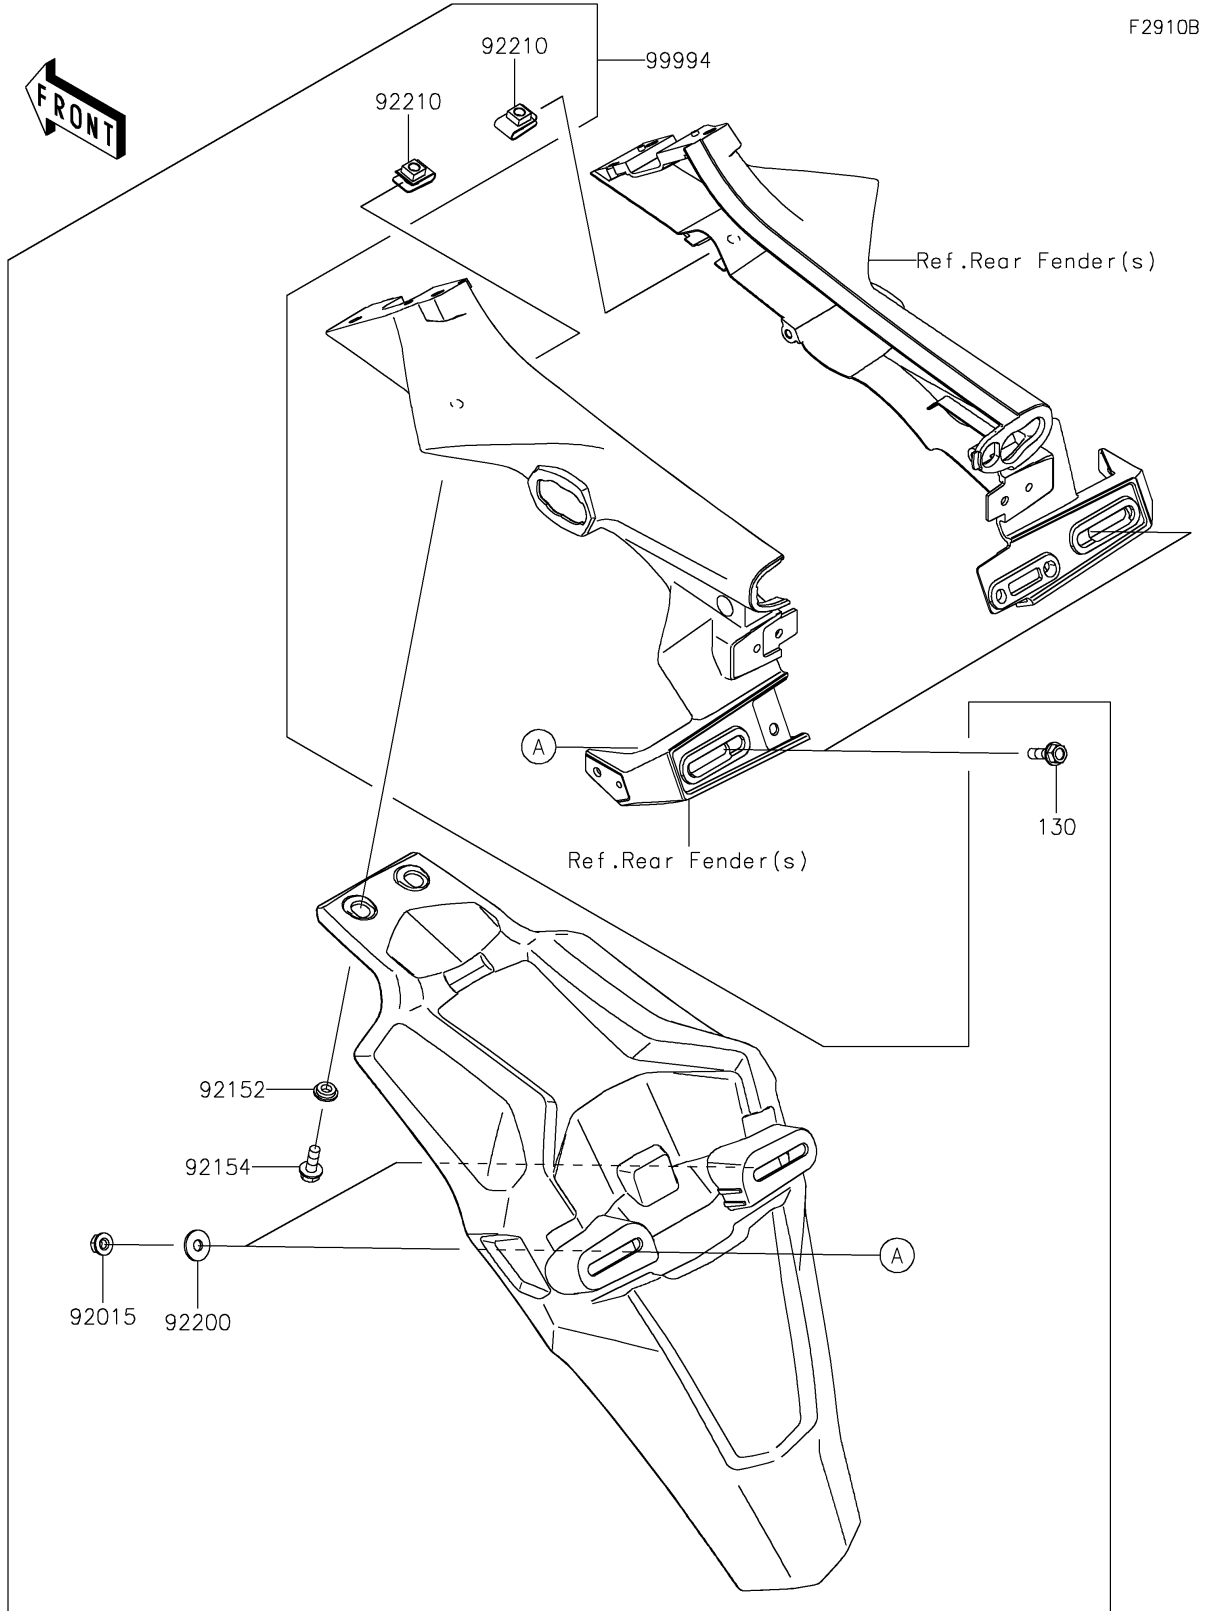

2024 Z900 ABS PARTS DIAGRAM

Accessory(Extended Flap)

2024 Z900 ABS PARTS LIST

Accessory(Extended Flap)

ITEM NAME	PART NUMBER	QUANTITY
NUT,FLANGED,6MM (Ref # 92015)	92015-1367	2
COLLAR,6.2X14X3.7 (Ref # 92152)	92152-2306	2
BOLT,FLANGED-SMALL,6X16 (Ref # 92154)	92154-1893	2
WASHER,6.5X18X1.6 (Ref # 92200)	92200-0766	2
NUT,CLIP,6MM (Ref # 92210)	92210-0933	2
KIT-ACCESSORY,EXTENDED FLAP (Ref # 99994)	99994-0848	1
BOLT-FLANGED,6X20 (Ref # 130)	130BA0620	2