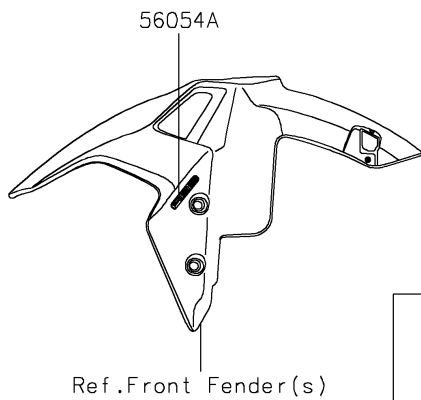

# 2024 Z900 ABS PARTS DIAGRAM

Decals(Black)(FRFNN/FRFNL)

F2861B

## 2024 Z900 ABS PARTS LIST

Decals(Black)(FRFNN/FRFNL)

ITEM NAME	PART NUMBER	QUANTITY
MARK,KAWASAKI (Ref # 56054)	56054-1356	2
MARK,ABS (Ref # 56054A)	56054-1413	2
MARK,UPP COWL.,900 (Ref # 56054B)	56054-2853	1
MARK,Z,3D (Ref # 56054C)	56054-3776	2
PATTERN,WHEEL,GRN/BLK,700X6 (Ref # 56076)	56076-2167	4
PATTERN,TANK COVER,LH,FR (Ref # 56077)	56077-1198	1
PATTERN,TANK COVER,LH,MID (Ref # 56077A)	56077-1199	1
PATTERN,TANK COVER,LH,RR (Ref # 56077B)	56077-1200	1
PATTERN,TANK COVER,RH,FR (Ref # 56077C)	56077-1201	1
PATTERN,TANK COVER,RH,MID (Ref # 56077D)	56077-1202	1
PATTERN,TANK COVER,RH,RR (Ref # 56077E)	56077-1203	1
PATTERN,TAIL COVER,LH (Ref # 56077F)	56077-1204	1
PATTERN,TAIL COVER,RH (Ref # 56077G)	56077-1205	1
RIM STRIPE APPLICATOR (Ref # 57001)	57001-1752	AR