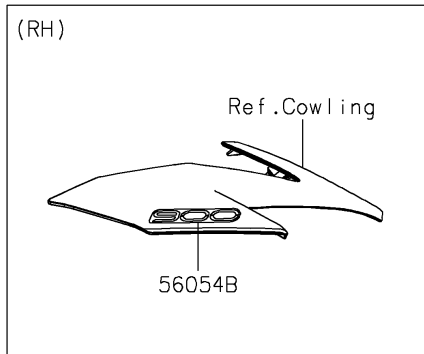

# 2024 Z900 ABS PARTS DIAGRAM

Decals(Black)(FRFNN/FRFNL)

F2861B

## 2024 Z900 ABS PARTS LIST

Decals(Black)(FRFNN/FRFNL)

ITEM NAME	PART NUMBER	QUANTITY
MARK,KAWASAKI (Ref # 56054)	56054-1356	2
MARK,ABS (Ref # 56054A)	56054-1413	2
MARK,UPP COWL.,900 (Ref # 56054B)	56054-2853	1
MARK,Z,3D (Ref # 56054C)	56054-3776	2
PATTERN,WHEEL,GRN/BLK,700X6 (Ref # 56076)	56076-2167	4
PATTERN,TANK COVER,LH,FR (Ref # 56077)	56077-1198	1
PATTERN,TANK COVER,LH,MID (Ref # 56077A)	56077-1199	1
PATTERN,TANK COVER,LH,RR (Ref # 56077B)	56077-1200	1
PATTERN,TANK COVER,RH,FR (Ref # 56077C)	56077-1201	1
PATTERN,TANK COVER,RH,MID (Ref # 56077D)	56077-1202	1
PATTERN,TANK COVER,RH,RR (Ref # 56077E)	56077-1203	1
PATTERN,TAIL COVER,LH (Ref # 56077F)	56077-1204	1
PATTERN,TAIL COVER,RH (Ref # 56077G)	56077-1205	1
RIM STRIPE APPLICATOR (Ref # 57001)	57001-1752	AR