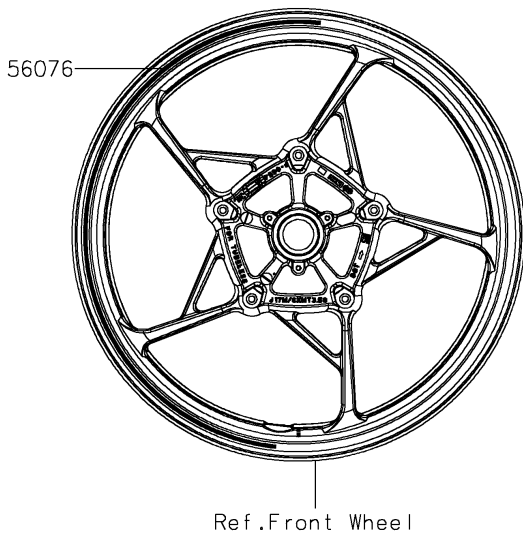

# 2024 Z900 ABS PARTS DIAGRAM

Decals(Black)(FRFNN/FRFNL)

F2861B

## 2024 Z900 ABS PARTS LIST

Decals(Black)(FRFNN/FRFNL)

ITEM NAME	PART NUMBER	QUANTITY
MARK,KAWASAKI (Ref # 56054)	56054-1356	2
MARK,ABS (Ref # 56054A)	56054-1413	2
MARK,UPP COWL.,900 (Ref # 56054B)	56054-2853	1
MARK,Z,3D (Ref # 56054C)	56054-3776	2
PATTERN,WHEEL,GRN/BLK,700X6 (Ref # 56076)	56076-2167	4
PATTERN,TANK COVER,LH,FR (Ref # 56077)	56077-1198	1
PATTERN,TANK COVER,LH,MID (Ref # 56077A)	56077-1199	1
PATTERN,TANK COVER,LH,RR (Ref # 56077B)	56077-1200	1
PATTERN,TANK COVER,RH,FR (Ref # 56077C)	56077-1201	1
PATTERN,TANK COVER,RH,MID (Ref # 56077D)	56077-1202	1
PATTERN,TANK COVER,RH,RR (Ref # 56077E)	56077-1203	1
PATTERN,TAIL COVER,LH (Ref # 56077F)	56077-1204	1
PATTERN,TAIL COVER,RH (Ref # 56077G)	56077-1205	1
RIM STRIPE APPLICATOR (Ref # 57001)	57001-1752	AR