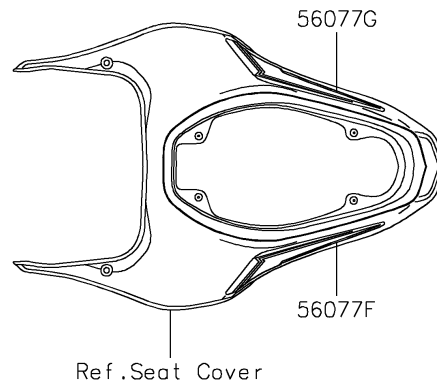

# 2024 Z900 ABS PARTS DIAGRAM

Decals(Black)(FRFNN/FRFNL)

F2861B

## 2024 Z900 ABS PARTS LIST

Decals(Black)(FRFNN/FRFNL)

ITEM NAME	PART NUMBER	QUANTITY
MARK,KAWASAKI (Ref # 56054)	56054-1356	2
MARK,ABS (Ref # 56054A)	56054-1413	2
MARK,UPP COWL.,900 (Ref # 56054B)	56054-2853	1
MARK,Z,3D (Ref # 56054C)	56054-3776	2
PATTERN,WHEEL,GRN/BLK,700X6 (Ref # 56076)	56076-2167	4
PATTERN,TANK COVER,LH,FR (Ref # 56077)	56077-1198	1
PATTERN,TANK COVER,LH,MID (Ref # 56077A)	56077-1199	1
PATTERN,TANK COVER,LH,RR (Ref # 56077B)	56077-1200	1
PATTERN,TANK COVER,RH,FR (Ref # 56077C)	56077-1201	1
PATTERN,TANK COVER,RH,MID (Ref # 56077D)	56077-1202	1
PATTERN,TANK COVER,RH,RR (Ref # 56077E)	56077-1203	1
PATTERN,TAIL COVER,LH (Ref # 56077F)	56077-1204	1
PATTERN,TAIL COVER,RH (Ref # 56077G)	56077-1205	1
RIM STRIPE APPLICATOR (Ref # 57001)	57001-1752	AR