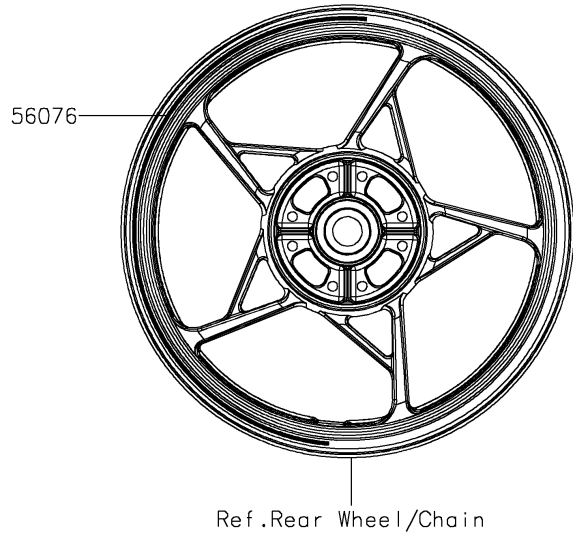

# 2024 Z900 ABS PARTS DIAGRAM

Decals(Black)(FRFNN/FRFNL)

F2861B

## 2024 Z900 ABS PARTS LIST

Decals(Black)(FRFNN/FRFNL)

ITEM NAME	PART NUMBER	QUANTITY
MARK,KAWASAKI (Ref # 56054)	56054-1356	2
MARK,ABS (Ref # 56054A)	56054-1413	2
MARK,UPP COWL.,900 (Ref # 56054B)	56054-2853	1
MARK,Z,3D (Ref # 56054C)	56054-3776	2
PATTERN,WHEEL,GRN/BLK,700X6 (Ref # 56076)	56076-2167	4
PATTERN,TANK COVER,LH,FR (Ref # 56077)	56077-1198	1
PATTERN,TANK COVER,LH,MID (Ref # 56077A)	56077-1199	1
PATTERN,TANK COVER,LH,RR (Ref # 56077B)	56077-1200	1
PATTERN,TANK COVER,RH,FR (Ref # 56077C)	56077-1201	1
PATTERN,TANK COVER,RH,MID (Ref # 56077D)	56077-1202	1
PATTERN,TANK COVER,RH,RR (Ref # 56077E)	56077-1203	1
PATTERN,TAIL COVER,LH (Ref # 56077F)	56077-1204	1
PATTERN,TAIL COVER,RH (Ref # 56077G)	56077-1205	1
RIM STRIPE APPLICATOR (Ref # 57001)	57001-1752	AR