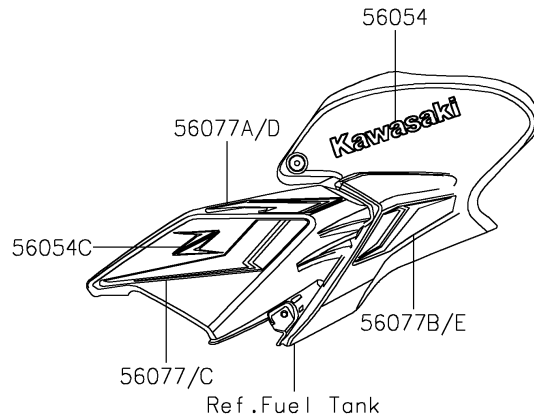

# 2024 Z900 ABS PARTS DIAGRAM

Decals(Black)(FRFNN/FRFNL)

F2861B

## 2024 Z900 ABS PARTS LIST

Decals(Black)(FRFNN/FRFNL)

ITEM NAME	PART NUMBER	QUANTITY
MARK,KAWASAKI (Ref # 56054)	56054-1356	2
MARK,ABS (Ref # 56054A)	56054-1413	2
MARK,UPP COWL.,900 (Ref # 56054B)	56054-2853	1
MARK,Z,3D (Ref # 56054C)	56054-3776	2
PATTERN,WHEEL,GRN/BLK,700X6 (Ref # 56076)	56076-2167	4
PATTERN,TANK COVER,LH,FR (Ref # 56077)	56077-1198	1
PATTERN,TANK COVER,LH,MID (Ref # 56077A)	56077-1199	1
PATTERN,TANK COVER,LH,RR (Ref # 56077B)	56077-1200	1
PATTERN,TANK COVER,RH,FR (Ref # 56077C)	56077-1201	1
PATTERN,TANK COVER,RH,MID (Ref # 56077D)	56077-1202	1
PATTERN,TANK COVER,RH,RR (Ref # 56077E)	56077-1203	1
PATTERN,TAIL COVER,LH (Ref # 56077F)	56077-1204	1
PATTERN,TAIL COVER,RH (Ref # 56077G)	56077-1205	1
RIM STRIPE APPLICATOR (Ref # 57001)	57001-1752	AR